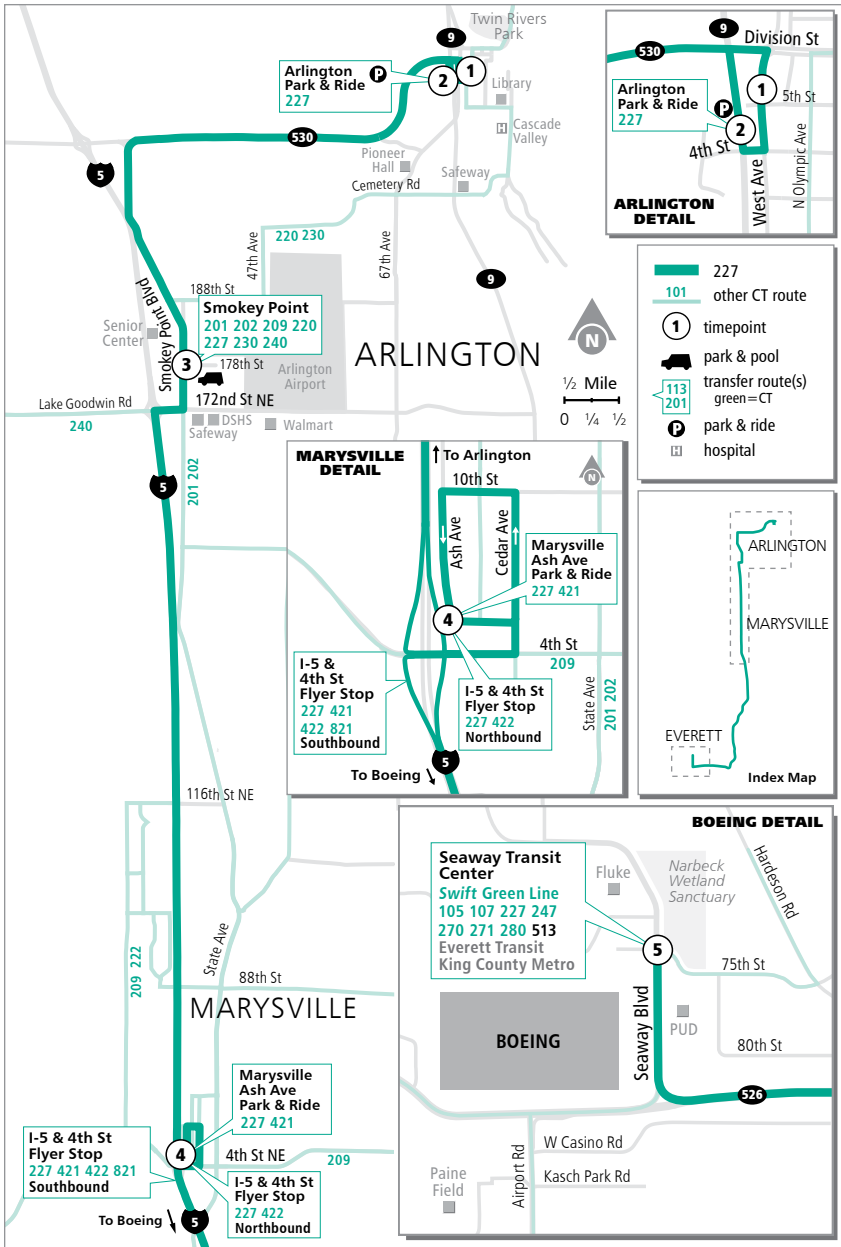

Route 227

Arlington – Seaway Transit Center

❄ When snow/ice impact bus service, see page 232 for snow route maps.

Route 227

Weekdays

To Seaway Transit Center

Arlington Park & Ride	Smokey Point Community Church	Marysville Ash Ave Park & Ride	Seaway Transit Center
2	3	4	5
4:11	4:22	4:35	5:00 E
4:51	5:02	5:15	5:40 E
5:41	5:52	6:05	6:30 E

Weekdays

To Arlington

Seaway Transit Center Bay 2	I-5 & 4th St Flyer Stop	Smokey Point Community Church	Arlington Park & Ride	West Ave & W 5th St
5	4	3	2	1
2:25	2:55 E	3:08 E	3:17 E	3:18 E
2:55	3:25 E	3:38 E	3:47 E	3:48 E
3:55	4:25 E	4:38 E	4:47 E	4:48 E

E - Estimated time: Bus may leave earlier than shown

Bold - PM trip