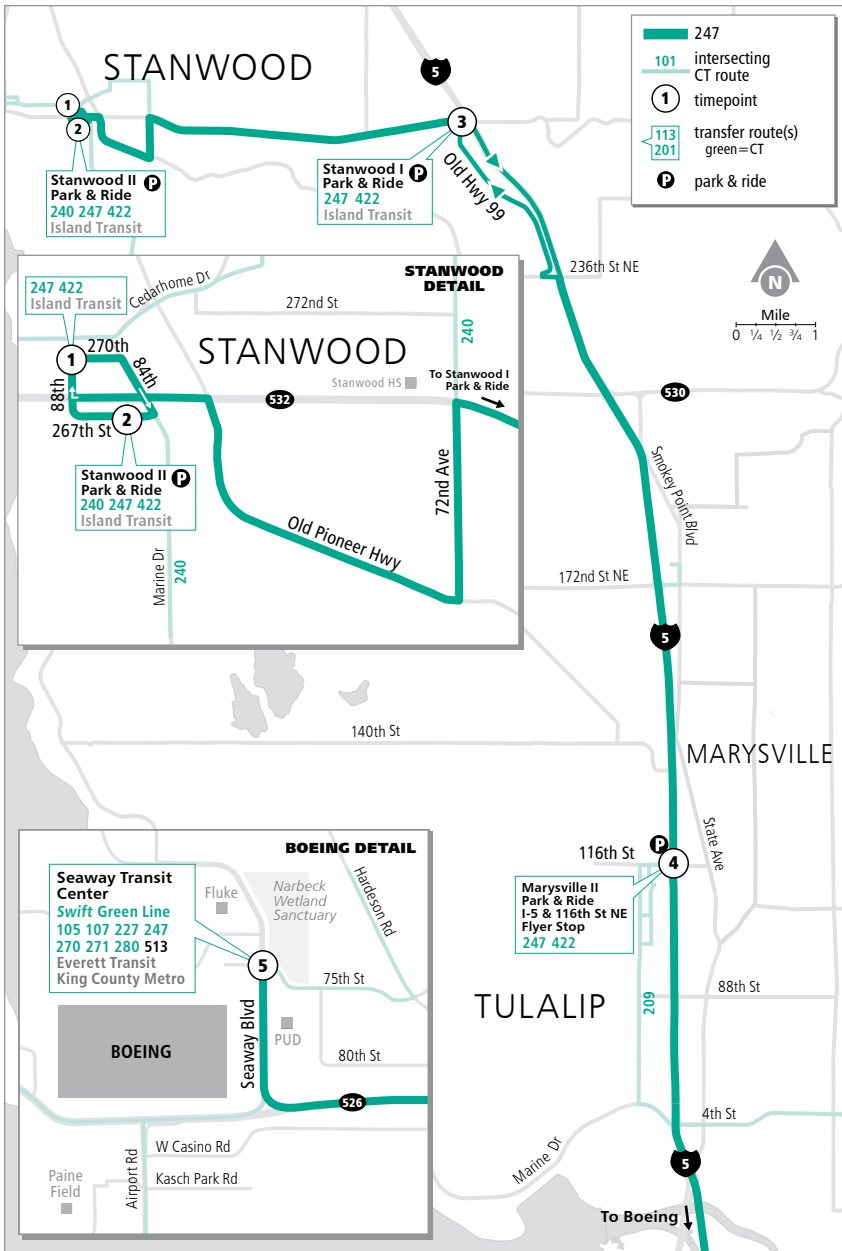

Route 247

Stanwood – Seaway Transit Center

❄ When snow/ice impact bus service, see page 232 for snow route maps.

Route 247

Weekdays

To Seaway Transit Center

88th Ave NW & 270th St NW	Stanwood II Park & Ride	Stanwood I Park & Ride	I-5 & 116th St NE Flyer Stop	Seaway Transit Center
1	2	3	4	5
4:09 4:49 5:42	4:11 4:51 5:44	4:23 5:03 5:54	4:35 5:15 6:06	5:00 E 5:40 E 6:35 E

Weekdays

To Stanwood

Seaway Transit Center Bay 3	I-5 & 116th St NE Flyer Stop	Stanwood I Park & Ride	88th Ave NW & 270th St NW	Stanwood II Park & Ride
5	4	3	1	2
2:25 2:55 3:55	3:01 E 3:31 E 4:31 E	3:15 E 3:45 E 4:45 E	3:32 E 4:02 E 5:02 E	3:34 E 4:04 E 5:04 E

E - Estimated time: Bus may leave earlier than shown

Bold - PM trip