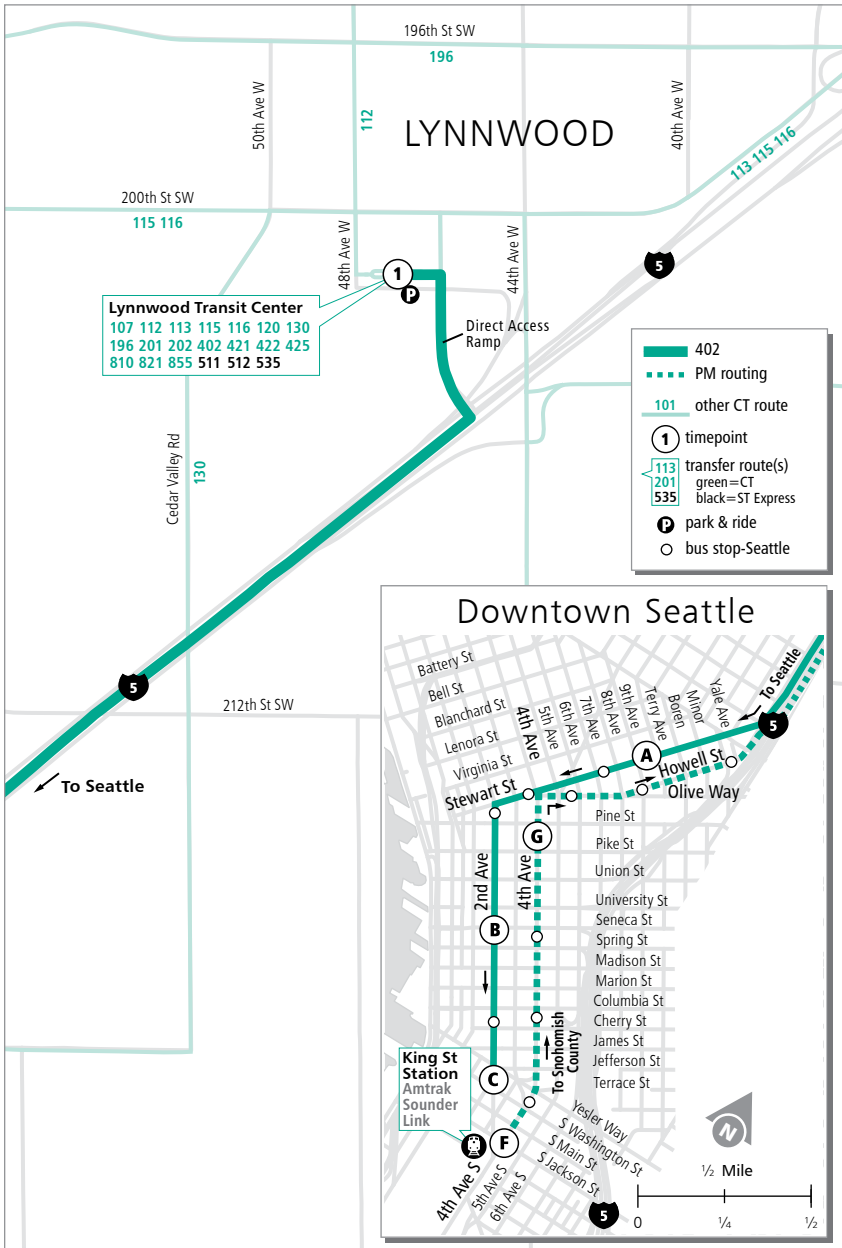

Route 402

Lynnwood Transit Center – Downtown Seattle

❄ When snow/ice impact bus service, see page 232 for snow route maps.

Route 402

Weekdays To Downtown Seattle

Lynnwood Transit Center Bay D5	Stewart & 9th	2nd & Seneca	2nd Ext S & Yesler
1	A	B	C
5:16	5:38 E	5:45 E	5:47 E
5:40	6:03 E	6:11 E	6:13 E
6:00	6:27 E	6:35 E	6:37 E
6:15	6:43 E	6:51 E	6:53 E
6:25	6:53 E	7:01 E	7:04 E
6:31	7:01 E	7:09 E	7:12 E
6:40	7:11 E	7:19 E	7:22 E
6:47	7:18 E	7:26 E	7:29 E
6:55	7:29 E	7:37 E	7:41 E
7:02	7:37 E	7:45 E	7:49 E
7:09	7:45 E	7:53 E	7:57 E
7:18	7:58 E	8:06 E	8:11 E
7:35	8:19 E	8:27 E	8:32 E
7:45	8:27 E	8:35 E	8:40 E
8:06	8:46 E	8:54 E	8:59 E
8:27	9:05 E	9:12 E	9:15 E

Weekdays To Lynnwood

4th & Jackson	4th & Pike	Lynnwood Transit Center
F	G	1
2:24	2:30	3:00 E
2:54	3:00	3:30 E
3:21	3:27	4:02 E
3:35	3:41	4:19 E
3:46	3:52	4:31 E
3:56	4:02	4:42 E
4:04	4:11	4:51 E
4:14	4:21	5:04 E
4:27	4:35	5:20 E
4:45	4:53	5:37 E
4:58	5:07	5:51 E
5:13	5:22	6:04 E
5:34	5:41	6:21 E
5:48	5:55	6:32 E
6:04	6:10	6:44 E
6:35	6:41	7:11 E

This route may not operate on holidays. See inside front cover.

E - Estimated time: Bus may leave earlier than shown

Bold - PM trip