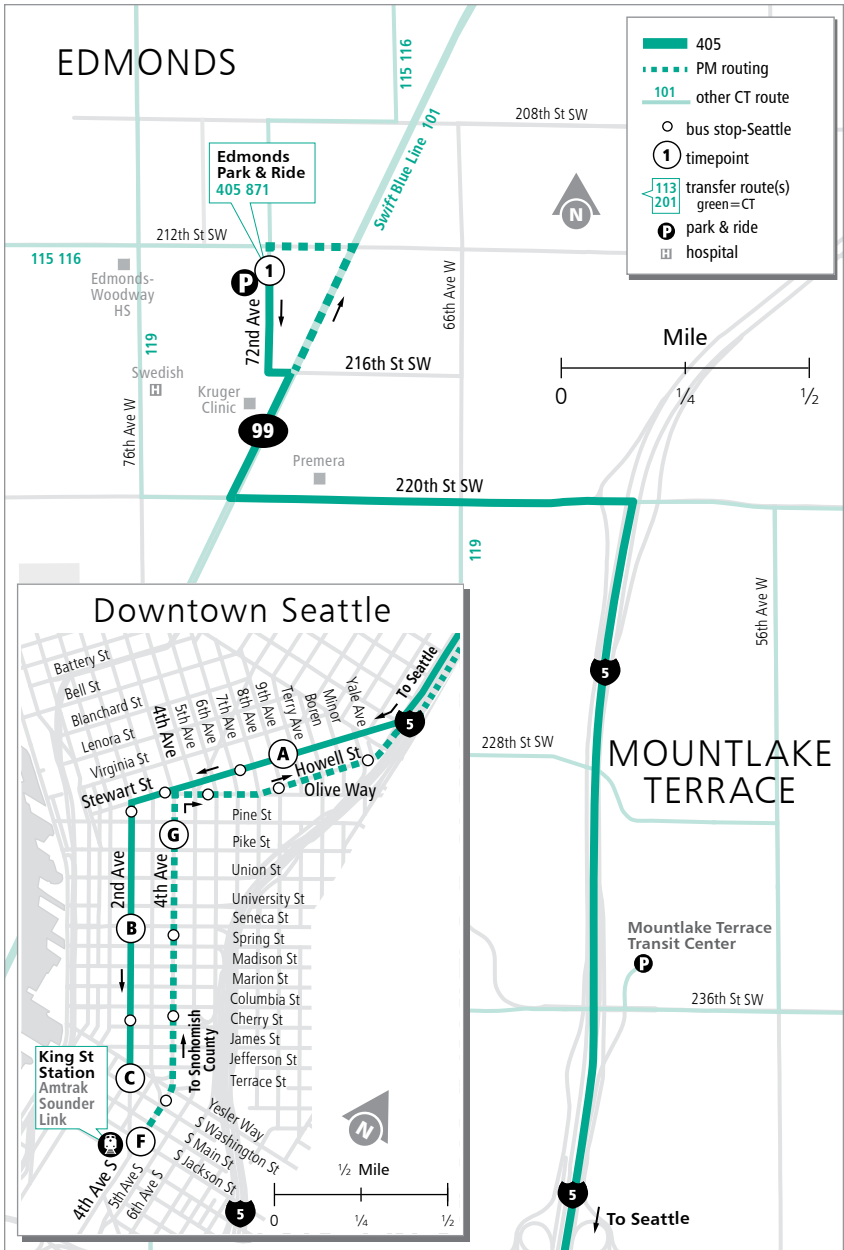

Route 405

Edmonds Park & Ride – Downtown Seattle

❄ When snow/ice impact bus service, see page 232 for snow route maps.

Route 405

Weekdays To Downtown Seattle

| Edmonds P&R | Stewart & 9th | 2nd & Seneca | 2nd Ext S & Yesler |
|-------------|---------------|--------------|--------------------|
| 1 | A | B | C |
| 5:52 | 6:23 E | 6:31 E | 6:33 E |
| 6:27 | 7:00 E | 7:08 E | 7:11 E |
| 7:10 | 7:48 E | 7:56 E | 8:00 E |
| 7:45 | 8:32 E | 8:40 E | 8:45 E |

Weekdays To Edmonds P&R

| 4th & Jackson | 4th & Pike | Edmonds P&R |
|---------------|-------------|---------------|
| F | G | 1 |
| 3:14 | 3:20 | 4:00 E |
| 3:45 | 3:51 | 4:36 E |
| 4:17 | 4:24 | 5:13 E |
| 4:48 | 4:56 | 5:46 E |
| 5:17 | 5:26 | 6:13 E |
| 5:55 | 6:02 | 6:42 E |

This route may not operate on holidays. See inside front cover.

E - Estimated time: Bus may leave earlier than shown

Bold - PM trip