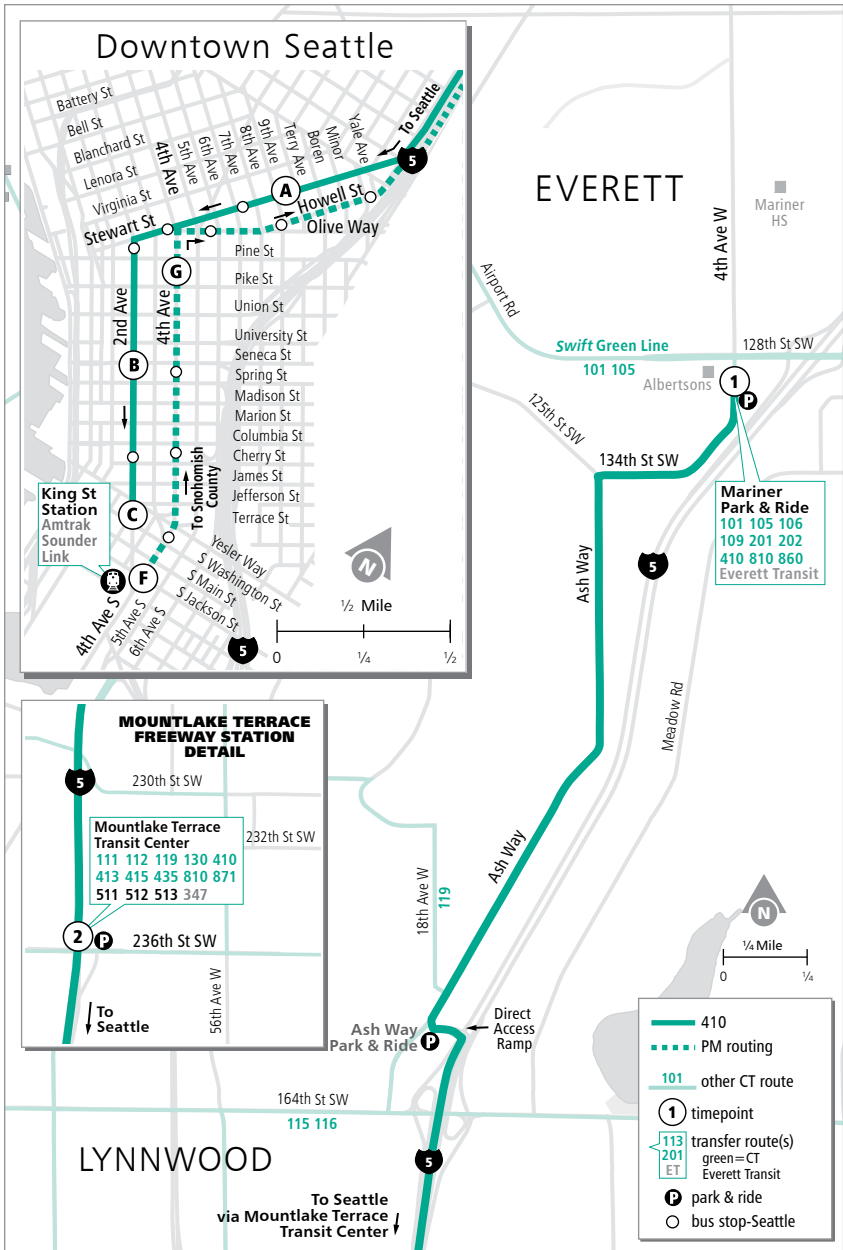

Route 410

Mariner Park & Ride – Downtown Seattle

❄ When snow/ice impact bus service, see page 232 for snow route maps.

Route 410

Weekdays

To Downtown Seattle

Mariner P&R Bay 3	Mountlake Terrace Freeway Station Bay 6	Stewart & 9th	2nd & Seneca	2nd Ext S & Yesler
1	2	A	B	C
5:15	5:26 E	5:45 E	5:52 E	5:54 E
5:45	5:56 E	6:19 E	6:27 E	6:29 E
6:15	6:33 E	6:58 E	7:06 E	7:09 E
6:30	6:54 E	7:21 E	7:29 E	7:33 E
6:45	7:10 E	7:40 E	7:48 E	7:52 E
7:05	7:31 E	8:07 E	8:15 E	8:22 E
7:35	7:53 E	8:33 E	8:41 E	8:46 E
8:00	8:14 E	8:54 E	9:02 E	9:05 E

Weekdays

To Mariner Park & Ride

4th & Jackson	4th & Pike	Mountlake Terrace Freeway Station Bay 7	Mariner P&R
F	G	2	1
3:05	3:11	3:38 E	3:53 E
3:39	3:45	4:19 E	4:35 E
4:04	4:11	4:45 E	5:01 E
4:26	4:33	5:12 E	5:28 E
4:46	4:54	5:33 E	5:49 E
5:05	5:14	5:52 E	6:08 E
5:37	5:44	6:18 E	6:33 E

This route may not operate on holidays. See inside front cover.

E - Estimated time: Bus may leave earlier than shown

Bold - PM trip