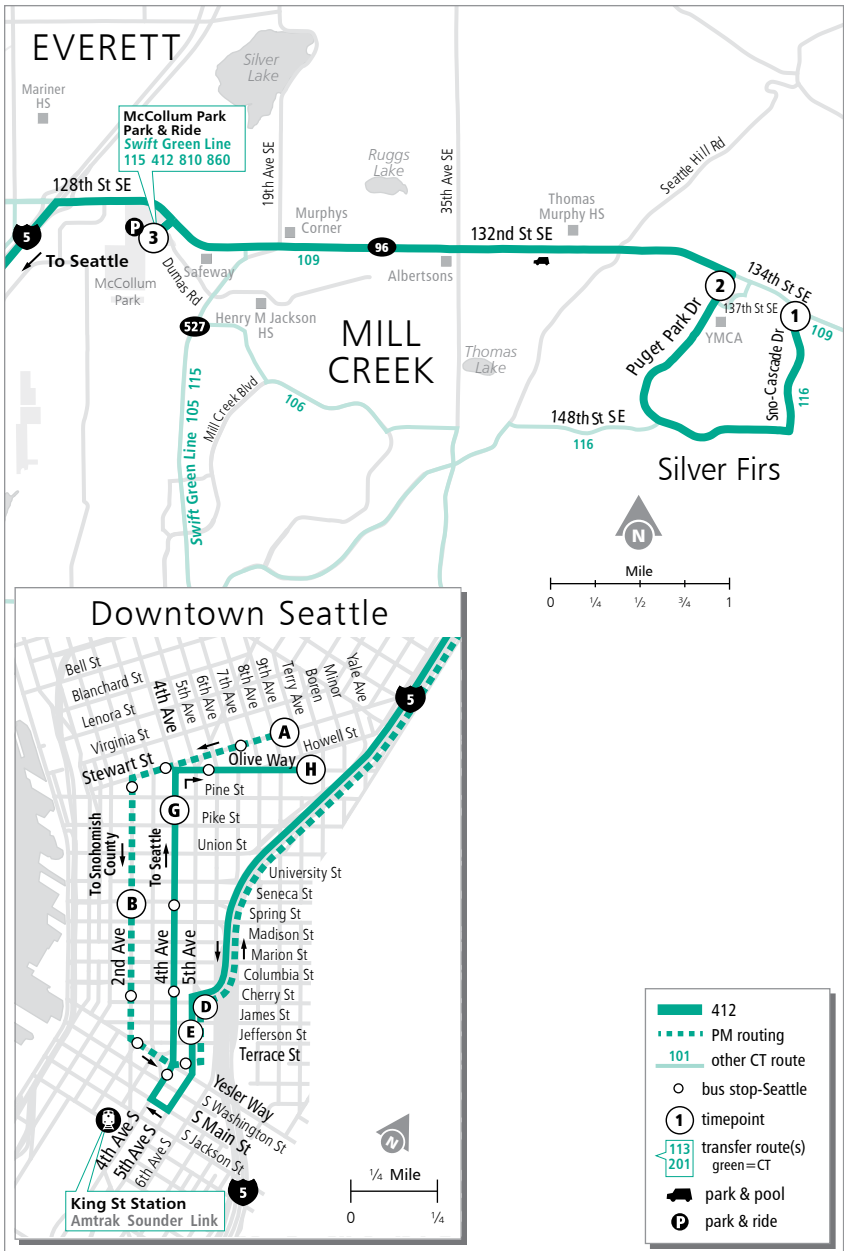

Route 412

Silver Firs – Downtown Seattle

❄ When snow/ice impact bus service, see page 232 for snow route maps.

Route 412

Weekdays

To Downtown Seattle

Sno-Cascade Dr & 138th SE	Puget Park Dr & 137th SE	McCollum Park P&R Bay 2	5th & Jefferson	4th & Pike	Olive & Terry
1	2	3	E	G	H
5:07	5:12	5:27	5:58 E	6:07 E	6:11 E
5:23	5:28	5:43	6:19 E	6:28 E	6:32 E
5:36	5:42	5:57	6:36 E	6:45 E	6:49 E
5:48	5:54	6:09	6:54 E	7:03 E	7:07 E
6:03	6:09	6:24	7:13 E	7:23 E	7:27 E
6:15	6:21	6:36	7:26 E	7:37 E	7:43 E
6:27	6:34	6:49	7:39 E	7:50 E	7:56 E
6:40	6:47	7:02	7:57 E	8:08 E	8:14 E
7:00	7:07	7:22	8:14 E	8:25 E	8:31 E
7:21	7:28	7:44	8:35 E	8:45 E	8:51 E
7:42	7:49	8:05	8:49 E	8:59 E	9:05 E
8:10	8:17	8:33	9:13 E	9:21 E	9:25 E

Weekdays

To Silver Firs

Stewart & 9th	2nd & Seneca	5th & James	McCollum Park P&R Bay 2	Puget Park Dr & 137th SE	Sno-Cascade Dr & 138th SE
A	B	D	3	2	1
2:40	2:47	2:57	3:30 E	3:44 E	3:51 E
3:05	3:13	3:23	4:00 E	4:14 E	4:21 E
3:35	3:43	3:54	4:36 E	4:50 E	4:57 E
3:55	4:03	4:14	4:57 E	5:12 E	5:19 E
4:08	4:16	4:27	5:12 E	5:27 E	5:34 E
4:23	4:31	4:42	5:29 E	5:44 E	5:51 E
4:35	4:45	4:56	5:43 E	5:58 E	6:06 E
4:47	4:57	5:07	5:54 E	6:08 E	6:16 E
4:59	5:10	5:20	6:05 E	6:18 E	6:28 E
5:11	5:22	5:32	6:15 E	6:28 E	6:38 E
5:44	5:53	6:03	6:40 E	6:53 E	7:03 E
6:12	6:20	6:30	7:04 E	7:16 E	7:23 E

This route may not operate on holidays. See inside front cover.

E - Estimated time: Bus may leave earlier than shown

Bold - PM trip