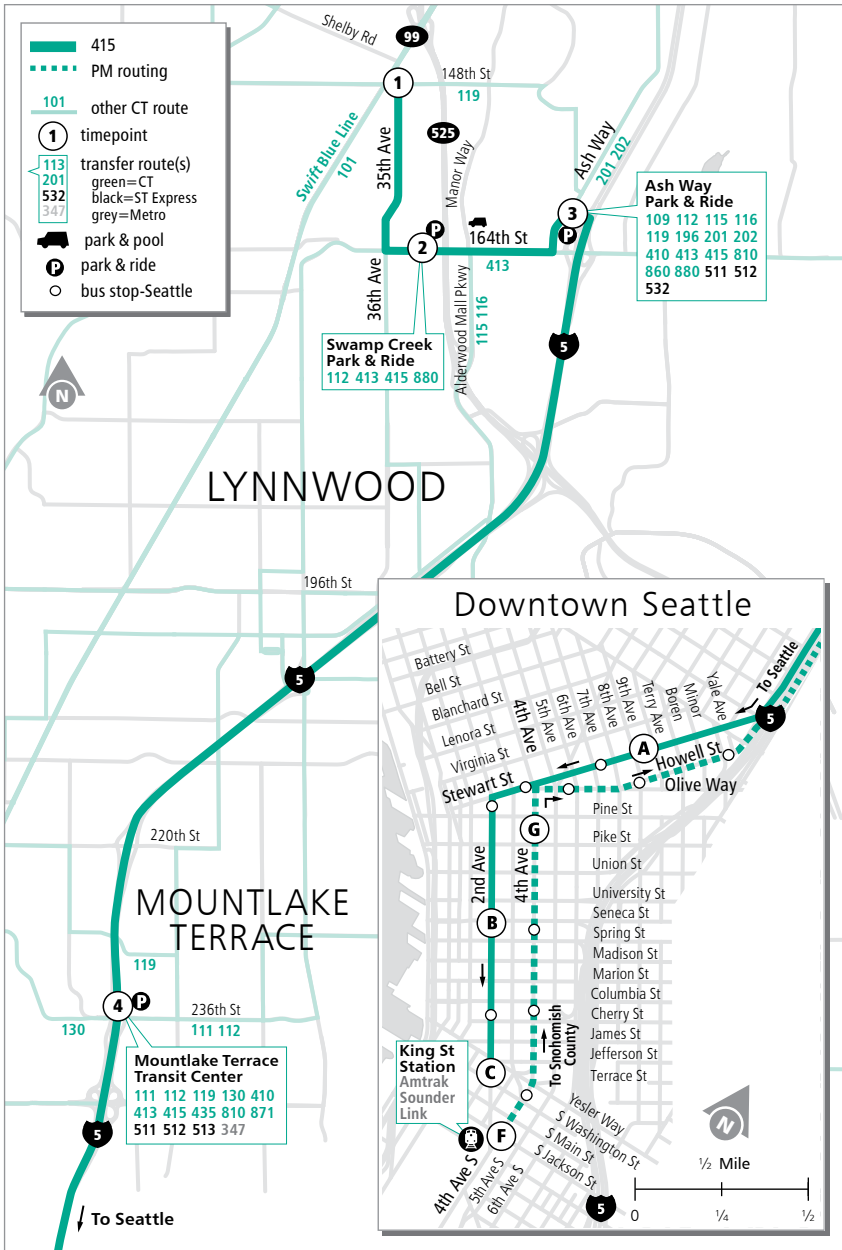

Route 415

North Lynnwood – Downtown Seattle

❄️ When snow/ice impact bus service, see page 232 for snow route maps.

Weekdays

To Downtown Seattle

35th W & 148th SW	Swamp Creek P&R Bay 2	Ash Way P&R Bay 1	Mountlake Terrace Fwy Station Bay 6	Stewart & 9th	2nd & Seneca	8th Ext S & Yesler
1	2	3	4	A	B	C
5:19	5:24	5:30	5:42 E	6:03 E	6:11 E	6:13 E
5:38	5:43	5:49	6:01 E	6:25 E	6:33 E	6:35 E
5:50	5:55	6:01	6:16 E	6:41 E	6:49 E	6:51 E
6:05	6:10	6:18	6:34 E	7:03 E	7:11 E	7:14 E
6:15	6:20	6:28	6:47 E	7:17 E	7:25 E	7:28 E
6:23	6:28	6:36	6:56 E	7:28 E	7:36 E	7:40 E
6:31	6:36	6:44	7:04 E	7:36 E	7:44 E	7:48 E
6:41	6:46	6:54	7:14 E	7:47 E	7:55 E	7:59 E
6:54	6:59	7:06	7:26 E	8:05 E	8:13 E	8:20 E
7:07	7:12	7:19	7:39 E	8:20 E	8:28 E	8:34 E
7:20	7:25	7:32	7:50 E	8:30 E	8:38 E	8:43 E
7:46	7:51	7:58	8:11 E	8:52 E	9:00 E	9:03 E
8:33	8:38	8:44	8:54 E	9:28 E	9:35 E	9:38 E

Weekdays

To North Lynnwood

4th & Jackson	4th & Pike	Mountlake Terrace Fwy Station Bay 7	Ash Way P&R Bay 1	Swamp Creek P&R Bay 1	35th W & 148th SW
F	G	4	3	2	1
2:30	2:36	3:02 E	3:12 E	3:17 E	3:22 E
2:55	3:01	3:27 E	3:37 E	3:42 E	3:47 E
3:15	3:21	3:51 E	4:01 E	4:07 E	4:13 E
3:29	3:35	4:08 E	4:18 E	4:24 E	4:30 E
3:42	3:48	4:24 E	4:35 E	4:41 E	4:47 E
3:55	4:01	4:37 E	4:49 E	4:55 E	5:01 E
4:09	4:16	4:53 E	5:05 E	5:11 E	5:18 E
4:19	4:26	5:04 E	5:16 E	5:22 E	5:29 E
4:29	4:37	5:16 E	5:28 E	5:34 E	5:41 E
4:40	4:48	5:27 E	5:38 E	5:44 E	5:51 E
4:52	5:00	5:40 E	5:51 E	5:57 E	6:03 E
5:05	5:14	5:52 E	6:03 E	6:08 E	6:13 E
5:15	5:24	6:01 E	6:11 E	6:16 E	6:21 E
5:36	5:43	6:17 E	6:27 E	6:32 E	6:37 E

These routes may not operate on holidays. See inside front cover.

E - Estimated time: Bus may leave earlier than shown

Bold - PM trip