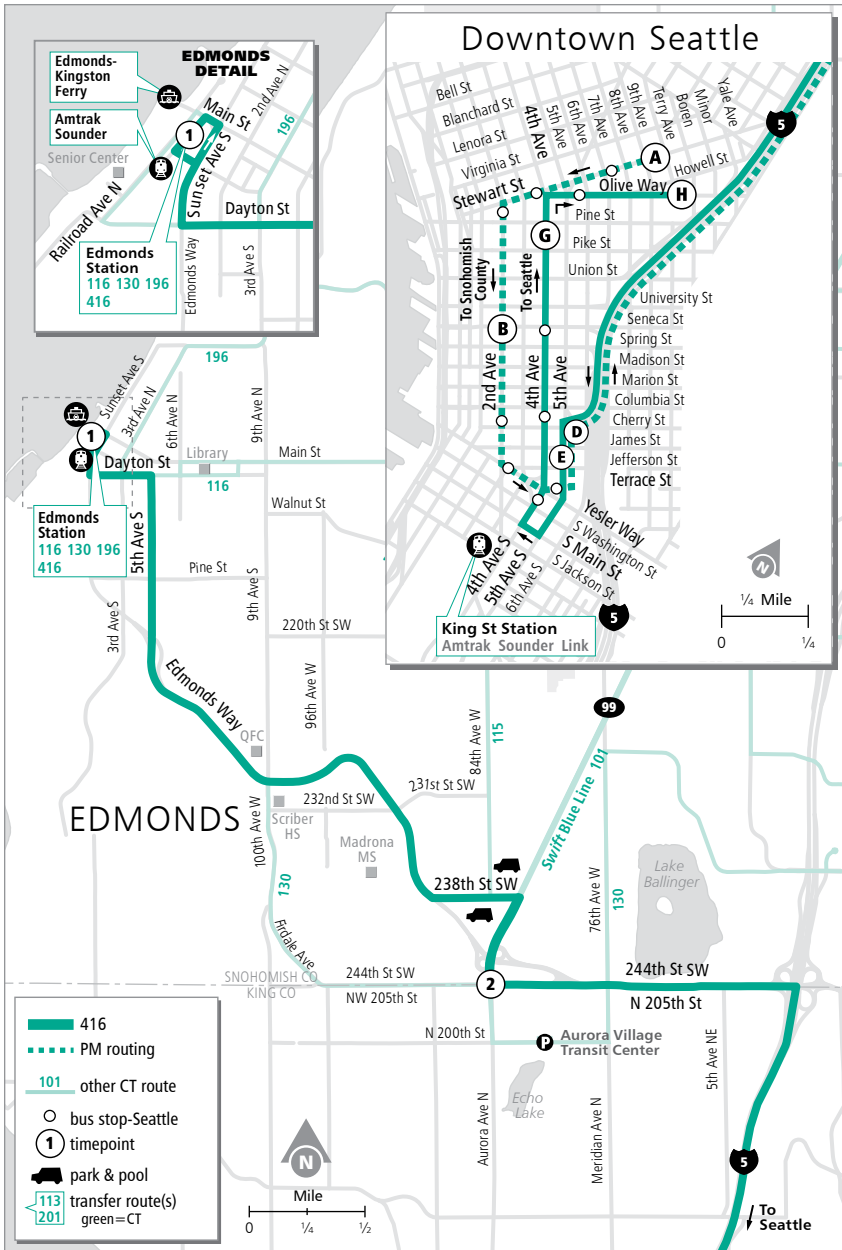

Route 416

Edmonds – Downtown Seattle

❄️ When snow/ice impact bus service, see page 232 for snow route maps.

Route 416

Weekdays

To Downtown Seattle

Edmonds Station

Bay 2

N 205th & Aurora

5th & Jefferson

4th & Pike

Olive & Terry

1	2	E	G	H
5:45	6:00	6:21 E	6:30 E	6:34 E
6:15	6:32	6:58 E	7:08 E	7:12 E
6:34	6:52	7:20 E	7:30 E	7:36 E
6:55	7:14	7:44 E	7:55 E	8:01 E
7:42	7:59	8:29 E	8:39 E	8:45 E

Weekdays

To Edmonds

Stewart & 9th

2nd & Seneca

5th & James

N 205th & Aurora

Edmonds Station

A	B	D	2	1
3:40	3:48	3:59	4:29 E	4:48 E
4:10	4:18	4:29	5:04 E	5:24 E
4:40	4:50	5:01	5:39 E	5:58 E
5:13	5:24	5:34	6:09 E	6:28 E
5:40	5:49	5:59	6:29 E	6:46 E

This route may not operate on holidays. See inside front cover.

E - Estimated time: Bus may leave earlier than shown

Bold - PM trip