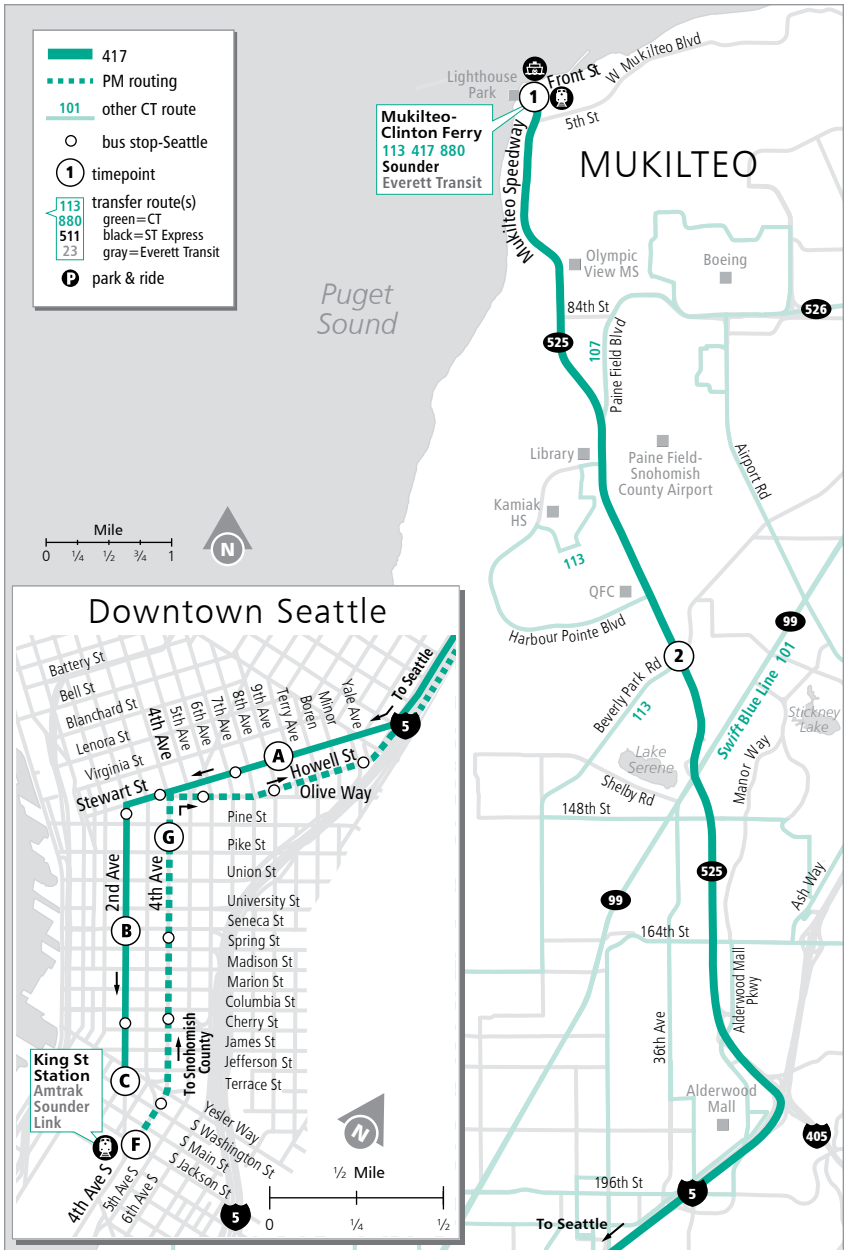

Route 417

Mukilteo – Downtown Seattle

❄ When snow/ice impact bus service, see page 232 for snow route maps.

Route 417

Weekdays

To Downtown Seattle

Hwy 525 & Front St	Hwy 525 & Beverly Park Rd	Stewart & 9th	2nd & Seneca	2nd Ext S & Yesler
1	2	A	B	C
5:49	6:04	6:47 E	6:55 E	6:57 E
6:21	6:37	7:28 E	7:36 E	7:40 E
6:51	7:07	8:05 E	8:13 E	8:18 E
7:21	7:36	8:35 E	8:43 E	8:48 E
7:53	8:08	9:03 E	9:11 E	9:14 E

Weekdays

To Mukilteo

4th & Jackson	4th & Pike	Hwy 525 & Beverly Park Rd	Hwy 525 & Front St
F	G	2	1
3:09	3:15	4:03 E	4:18 E
3:59	4:06	5:06 E	5:22 E
4:22	4:29	5:35 E	5:51 E
4:50	4:58	6:03 E	6:17 E
5:30	5:37	6:30 E	6:44 E
6:00	6:06	6:54 E	7:08 E

This route may not operate on holidays. See inside front cover.

E - Estimated time: Bus may leave earlier than shown

Bold - PM trip