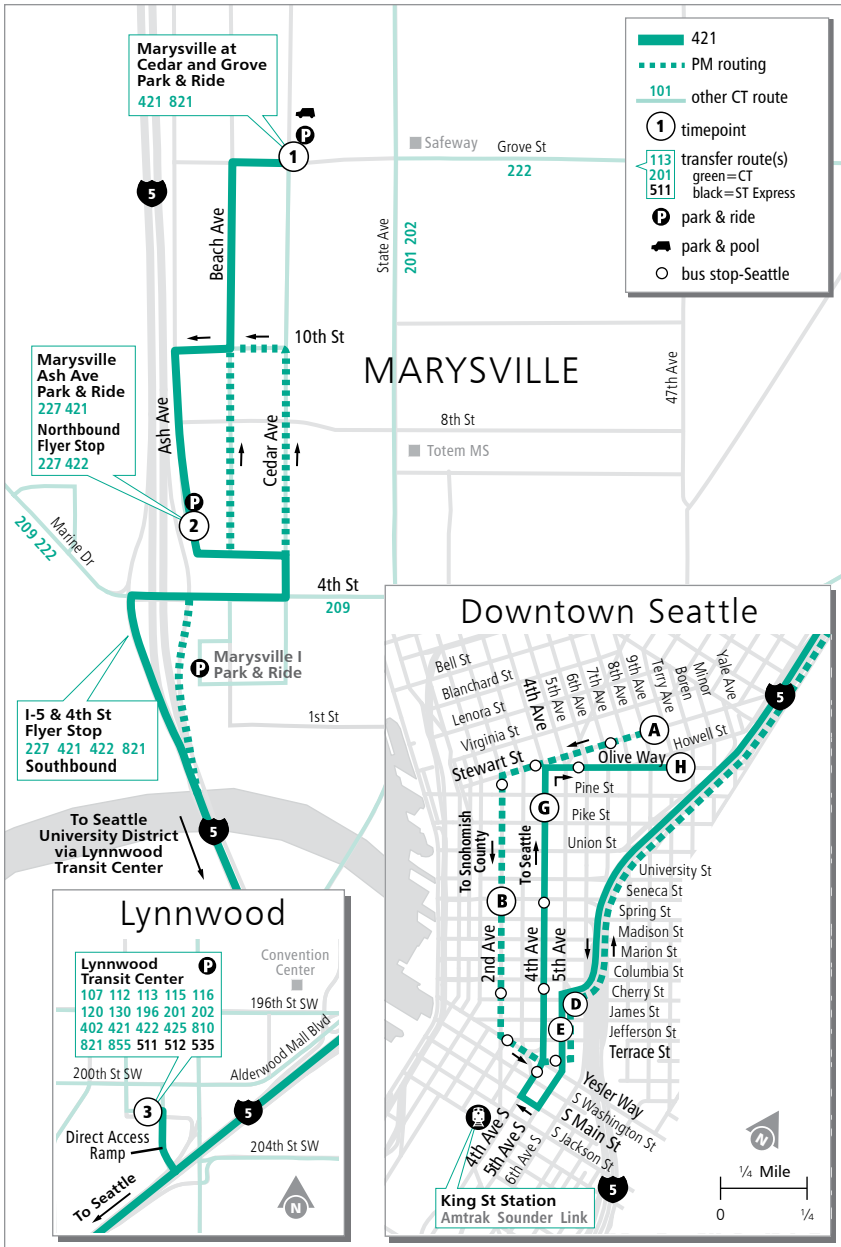

Route 421

Marysville – Downtown Seattle

❄ When snow/ice impact bus service, see page 232 for snow route maps.

Route 421

Weekdays

To Downtown Seattle

Marysville at Cedar and Grove P&R Bay 2	Marysville Ash Ave P&R	Lynnwood Transit Center Bay D4	5th & Jefferson	4th & Pike	Olive & Terry
1	2	3	E	G	H
4:34	4:37	5:02 E	5:21 E	5:30 E	5:34 E
4:59	5:02	5:29 E	5:52 E	6:01 E	6:05 E
5:24	5:27	5:55 E	6:19 E	6:28 E	6:32 E
5:38	5:41	6:10 E	6:36 E	6:45 E	6:49 E
5:51	5:54	6:25 E	6:54 E	7:03 E	7:07 E
6:05	6:08	6:41 E	7:13 E	7:23 E	7:27 E
6:25	6:28	7:02 E	7:34 E	7:45 E	7:51 E
6:52	6:55	7:29 E	8:04 E	8:15 E	8:21 E
7:35	7:38	8:12 E	8:45 E	8:55 E	9:01 E

Weekdays

To Marysville

Stewart & 9th	2nd & Seneca	5th & James	Lynnwood Transit Center Bay A2	Marysville Ash Ave P&R	Marysville at Cedar and Grove P&R
A	B	D	3	2	1
2:36	2:43	2:53	3:18 E	3:56 E	3:59 E
3:06	3:14	3:24	3:49 E	4:30 E	4:33 E
3:36	3:44	3:55	4:25 E	5:09 E	5:12 E
4:05	4:13	4:24	4:57 E	5:44 E	5:47 E
4:25	4:34	4:45	5:20 E	6:05 E	6:09 E
4:45	4:55	5:05	5:41 E	6:20 E	6:24 E
5:06	5:17	5:27	6:01 E	6:35 E	6:39 E
5:34	5:43	5:53	6:21 E	6:55 E	6:59 E

This route may not operate on holidays. See inside front cover.

E - Estimated time: Bus may leave earlier than shown

Bold - PM trip