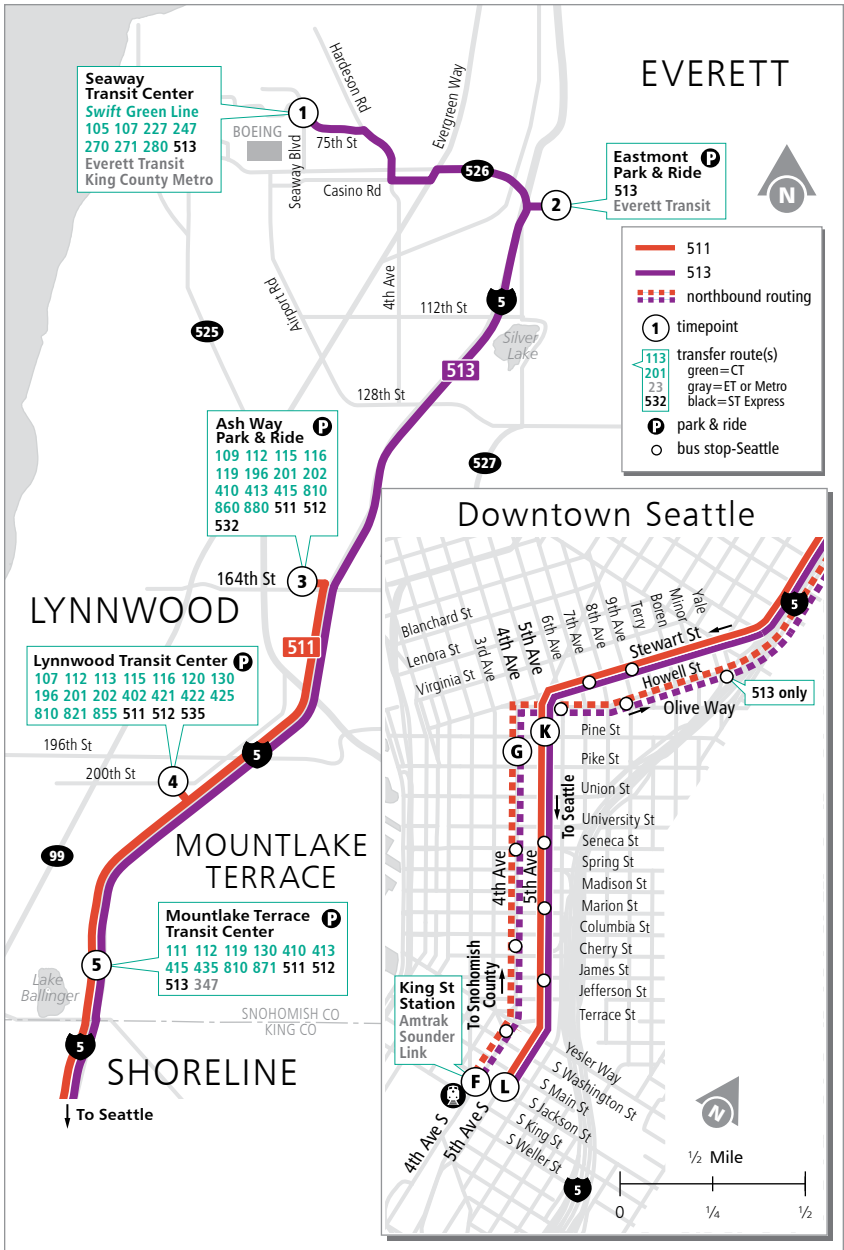

Route 511/513 ST Express

Ash Way P&R – Downtown Seattle

Seaway Transit Center – Downtown Seattle

❄ When snow/ice impact bus service, see page 232 for snow route maps.

Route ST Express **511/513**

Weekdays

To Downtown Seattle

	Seaway Transit Center Bay 11	Eastmont Park & Ride	Ash Way Park & Ride Bay 2	Lynnwood Transit Center Bay D3	Mountlake Terrace Freeway Station Bay 6	5th Ave & Pine St	5th Ave S & S Jackson St
Route	1	2	3	4	5	K	L
511	:	:	4:21	4:28	4:33 E	4:56 E	5:02 E
511	:	:	4:41	4:48	4:53 E	5:16 E	5:22 E
511	:	:	5:01	5:08	5:13 E	5:36 E	5:43 E
513	4:58	5:10	:	:	5:27 E	5:51 E	5:58 E
511	:	:	5:21	5:28	5:33 E	5:56 E	6:03 E
511	:	:	5:41	5:48	5:53 E	6:20 E	6:28 E
513	5:28	5:40	:	:	5:57 E	6:26 E	6:34 E
511	:	:	5:56	6:04	6:09 E	6:38 E	6:46 E
511	:	:	6:11	6:20	6:25 E	6:54 E	7:03 E
513	6:00	6:12	:	:	6:36 E	7:06 E	7:16 E
511	:	:	6:26	6:35	6:43 E	7:12 E	7:22 E
513	6:15	6:27	:	:	6:53 E	7:24 E	7:34 E
511	:	:	6:40	6:49	6:57 E	7:27 E	7:37 E
513	6:30	6:42	:	:	7:08 E	7:43 E	7:53 E
511	:	:	6:55	7:04	7:12 E	7:45 E	7:55 E
513	6:45	6:57	:	:	7:22 E	8:01 E	8:16 E
511	:	:	7:10	7:20	7:27 E	8:04 E	8:19 E
513	7:00	7:12	:	:	7:36 E	8:18 E	8:33 E
511	:	:	7:25	7:35	7:42 E	8:22 E	8:37 E
511	:	:	7:39	7:48	7:55 E	8:37 E	8:52 E
513	7:23	7:35	:	:	7:56 E	8:40 E	8:55 E
511	:	:	7:54	8:02	8:09 E	8:49 E	9:04 E
513	7:42	7:54	:	:	8:15 E	8:55 E	9:09 E
511	:	:	8:09	8:17	8:22 E	9:01 E	9:15 E
513	8:02	8:14	:	:	8:32 E	9:10 E	9:24 E
511	:	:	8:25	8:33	8:38 E	9:15 E	9:29 E
511	:	:	8:40	8:47	8:52 E	9:28 E	9:39 E
513	8:24	8:36	:	:	8:53 E	9:30 E	9:41 E
511	:	:	8:55	9:02	9:07 E	9:43 E	9:54 E

Additional service between Ash Way P&R and Downtown Seattle is provided by Route 512.

E - Estimated time: Bus may leave earlier than shown

Bold - PM trip

Route 511/513 ST Express

Weekdays

To Ash Way Park & Ride/Seaway Transit Center

Additional service between Ash Way P&R and Downtown Seattle is provided by Route 512.

E - Estimated time: Bus may leave earlier than shown

Bold - PM trip