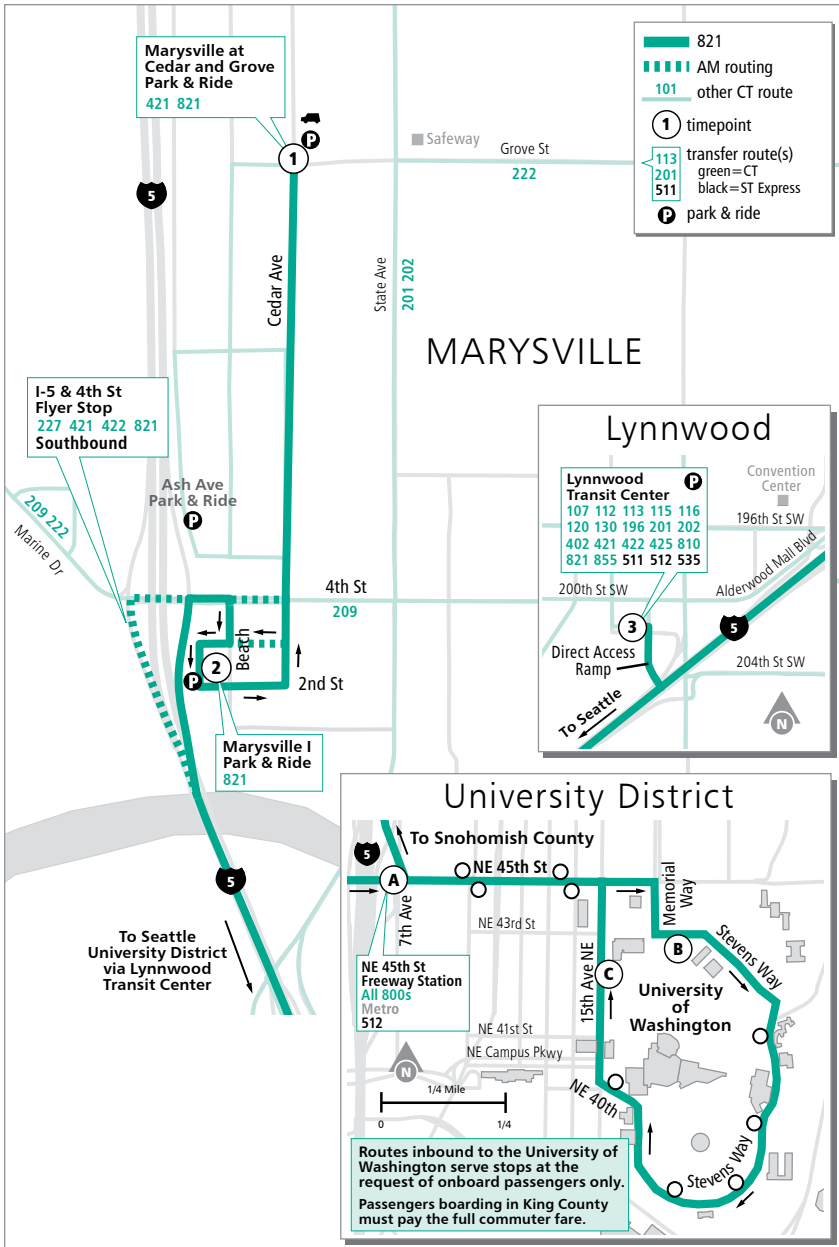

Route 821

Marysville – University District

❄ When snow/ice impact bus service, see page 232 for snow route maps.