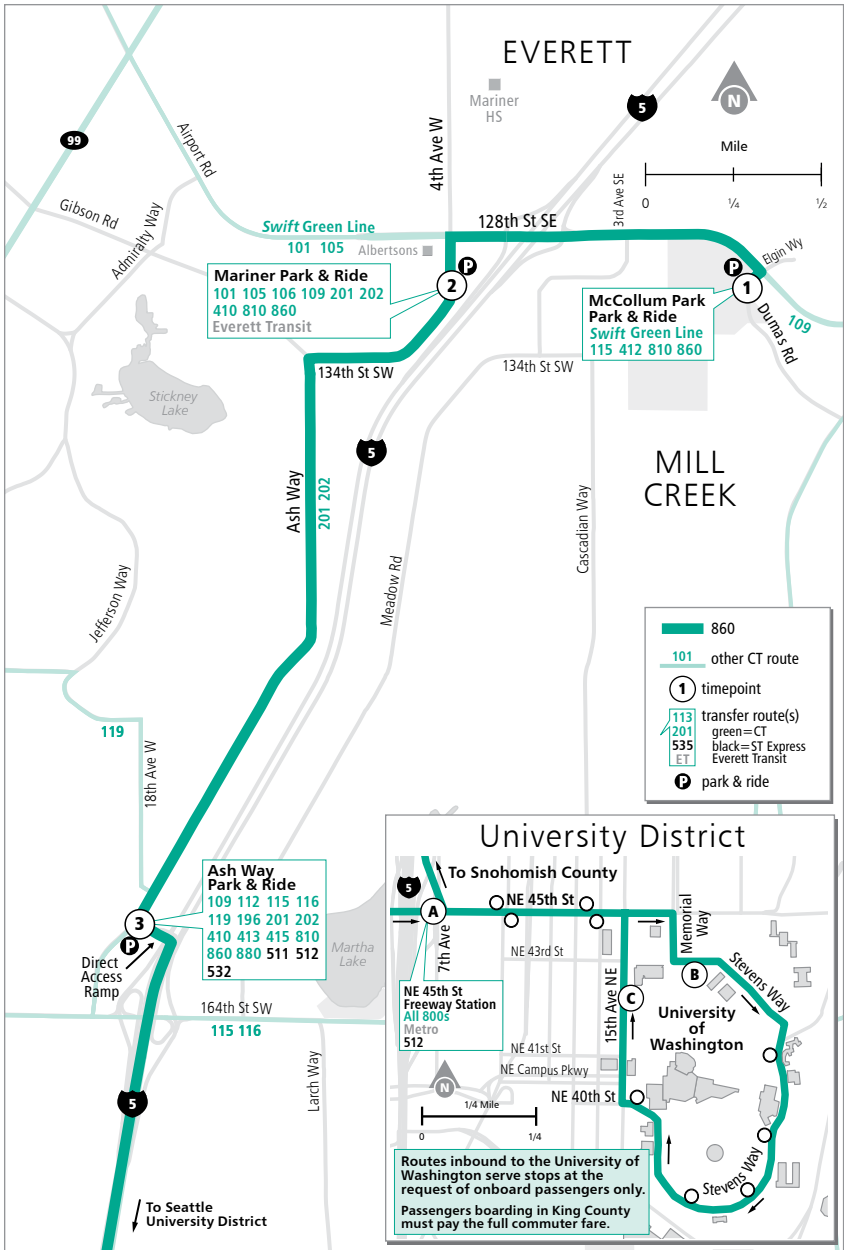

Route 860

McCullum Park Park & Ride – University District

❄ When snow/ice impact bus service, see page 232 for snow route maps.

Route 860

Weekdays

To University District

McCollum Park P&R Bay 2	Mariner P&R Bay 4	NE 45th Freeway Station	Stevens & Memorial Way	15th NE & NE 42nd
1	2	A	B	C
5:44	5:51	6:26 E	6:31 E	6:40 E
6:04	6:11	6:47 E	6:52 E	7:01 E
6:26	6:33	7:13 E	7:19 E	7:28 E
6:42	6:49	7:29 E	7:38 E	7:47 E
6:55	7:02	7:48 E	7:57 E	8:06 E
7:10	7:17	8:05 E	8:14 E	8:23 E
7:30	7:37	8:24 E	8:33 E	8:42 E
7:49	7:56	8:40 E	8:49 E	8:58 E
8:26	8:33	9:09 E	9:17 E	9:26 E

Weekdays

To McCollum Park Park & Ride

Stevens & Memorial Way	15th NE & NE 42nd	NE 45th Freeway Station	Ash Way P&R Bay 4	Mariner P&R Bay 2	McCollum Park P&R
B	C	A	3	2	1
12:30	12:39	12:46 E	1:04 E	1:09 E	1:14 E
1:35	1:44	1:51 E	2:09 E	2:14 E	2:19 E
2:30	2:39	2:46 E	3:08 E	3:15 E	3:21 E
3:03	3:12	3:20 E	3:46 E	3:53 E	4:03 E
3:35	3:44	3:53 E	4:25 E	4:32 E	4:42 E
3:50	3:59	4:08 E	4:40 E	4:47 E	4:57 E
4:10	4:19	4:28 E	5:00 E	5:07 E	5:17 E
4:26	4:35	4:44 E	5:16 E	5:23 E	5:33 E
4:43	4:52	5:01 E	5:33 E	5:40 E	5:50 E
5:06	5:15	5:24 E	5:56 E	6:03 E	6:09 E
5:38	5:47	5:55 E	6:23 E	6:30 E	6:36 E

This route may not operate on holidays. See inside front cover.

E - Estimated time: Bus may leave earlier than shown

Bold - PM trip