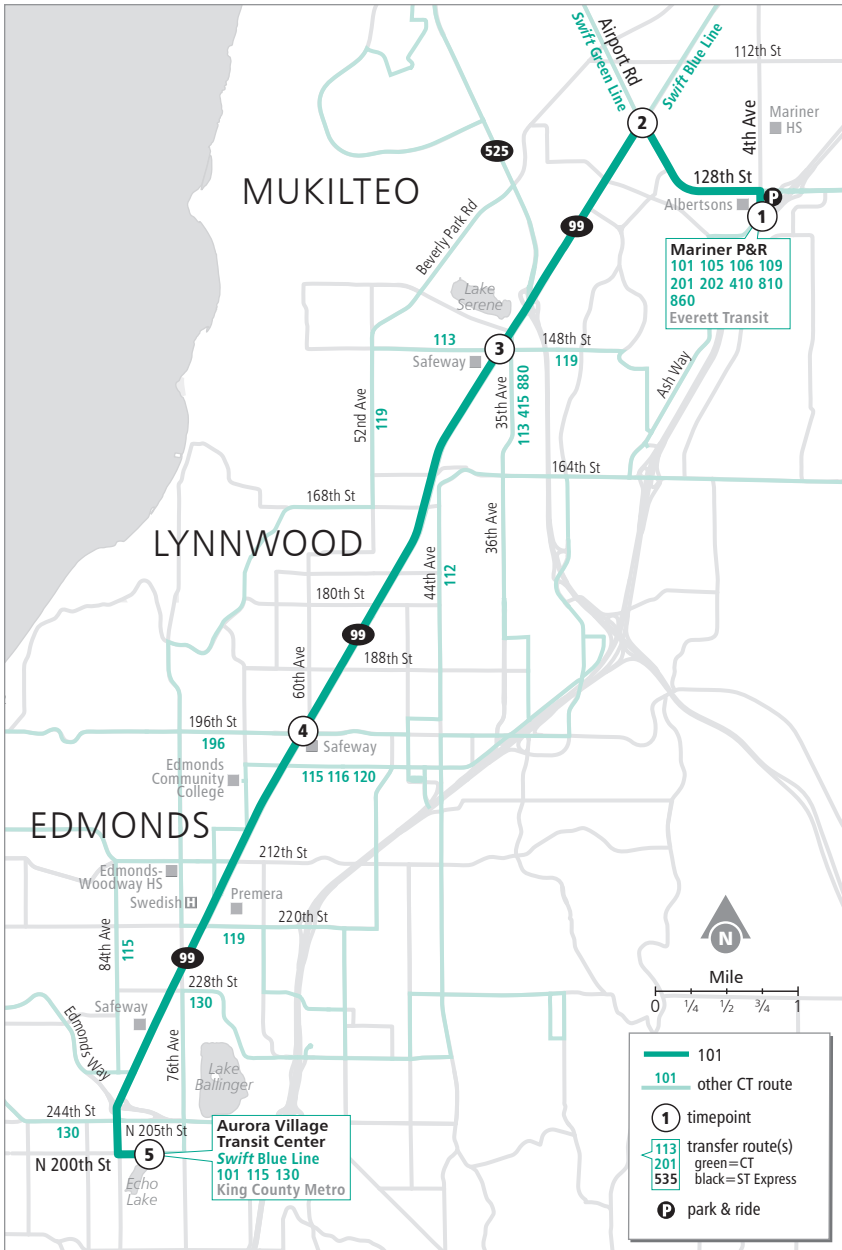

Route 101

Mariner Park & Ride – Aurora Village

❄ When snow/ice impact bus service, see page 232 for snow route maps.

Route 101

Weekdays

To Aurora Village Transit Center

Mariner Park & Ride Bay 3	Hwy 99 & Airport Rd	Hwy 99 & 148th St SW	Hwy 99 & 196th St SW	Aurora Village Transit Center
1	2	3	4	5
5:20	5:25	5:29	5:37	5:51
5:50	5:55	5:59	6:08	6:26
6:20	6:26	6:31	6:40	6:58
6:49	6:55	7:00	7:09	7:27
7:20	7:26	7:31	7:40	7:59
7:48	7:54	7:59	8:09	8:28
8:20	8:26	8:31	8:41	9:00
8:48	8:54	8:59	9:09	9:28
9:20	9:26	9:31	9:41	10:00
9:49	9:55	10:00	10:10	10:29
10:20	10:26	10:31	10:41	11:00
10:50	10:56	11:01	11:11	11:30
11:21	11:27	11:32	11:42	12:01
11:50	11:56	12:01	12:11	12:30
12:20	12:26	12:31	12:41	1:00
12:50	12:56	1:01	1:12	1:32
1:22	1:29	1:34	1:45	2:05
1:51	1:58	2:03	2:14	2:34
2:22	2:29	2:34	2:45	3:05
2:52	2:59	3:04	3:15	3:35
3:26	3:33	3:38	3:49	4:09
3:58	4:05	4:10	4:21	4:41
4:28	4:35	4:40	4:51	5:11
5:02	5:09	5:14	5:25	5:45
5:33	5:40	5:45	5:56	6:16
6:07	6:14	6:19	6:30	6:47
6:33	6:39	6:44	6:53	7:10
7:02	7:08	7:13	7:22	7:39
7:29	7:35	7:40	7:49	8:05
8:01	8:06	8:10	8:18	8:34
8:28	8:33	8:37	8:45	9:01
8:50	8:55	8:59	9:07	9:23
9:20	9:24	9:28	9:36	9:51
9:50	9:54	9:58	10:05	10:18
10:20	10:24	10:28	10:34	10:47
10:50	10:54	10:58	11:04	11:17