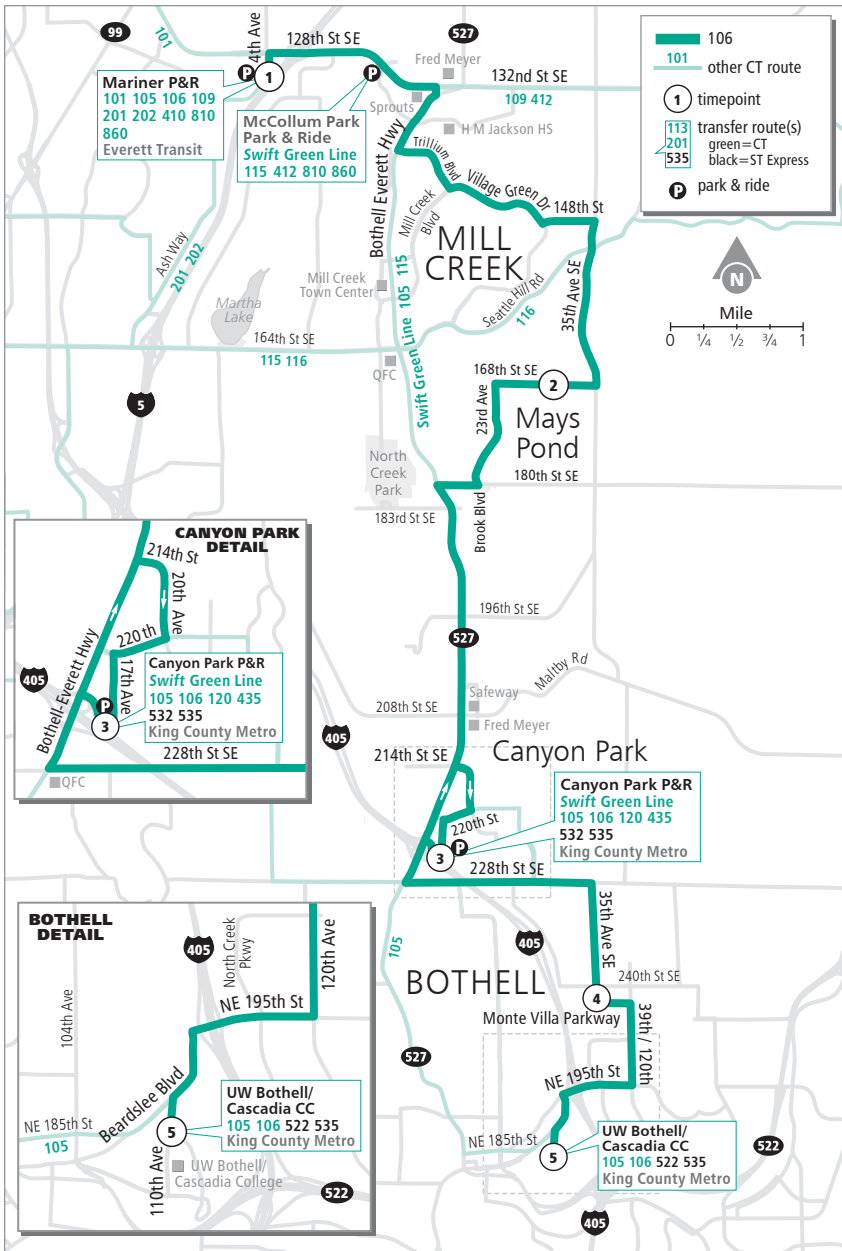

Route 106

Mariner Park & Ride – Bothell

❄ When snow/ice impact bus service, see page 232 for snow route maps.

Route 106

Weekdays

To Bothell

Mariner Park & Ride Bay 1	168th St SE & 30th Dr SE	Canyon Park Park & Ride Bay 2	Monte Villa Pkwy & 35th Ave SE	UW Bothell & Cascadia College
1	2	3	4	5
5:34	5:48	6:03	6:12	6:21
6:05	6:19	6:37	6:45	6:57
6:31	6:47	7:05	7:13	7:25
7:08	7:24	7:47	7:58	8:11
7:34	7:51	8:10	8:24	8:37
4:29	4:47	5:04	5:18	5:31
4:58	5:16	5:33	5:45	5:58
5:28	5:47	6:04	6:13	6:26
6:00	6:16	6:34	6:43	6:56
6:31	6:47	7:05	7:14	7:27

Weekdays

To Mariner Park & Ride

UW Bothell & Cascadia College	Monte Villa Pkwy & 35th Ave SE	Canyon Park Park & Ride Bay 2	168th St SE & 30th Dr SE	Mariner Park & Ride
5	4	3	2	1
5:39	5:44	5:53	6:04	6:27
6:12	6:17	6:26	6:37	7:00
6:42	6:47	6:56	7:09	7:32
7:10	7:16	7:25	7:38	8:04
7:42	7:49	8:00	8:13	8:39
4:19	4:26	4:39	5:02	5:28
4:51	4:58	5:11	5:34	6:00
5:21	5:28	5:41	6:01	6:26
5:53	5:59	6:10	6:29	6:52
6:26	6:31	6:41	7:00	7:23

Bold - PM trip