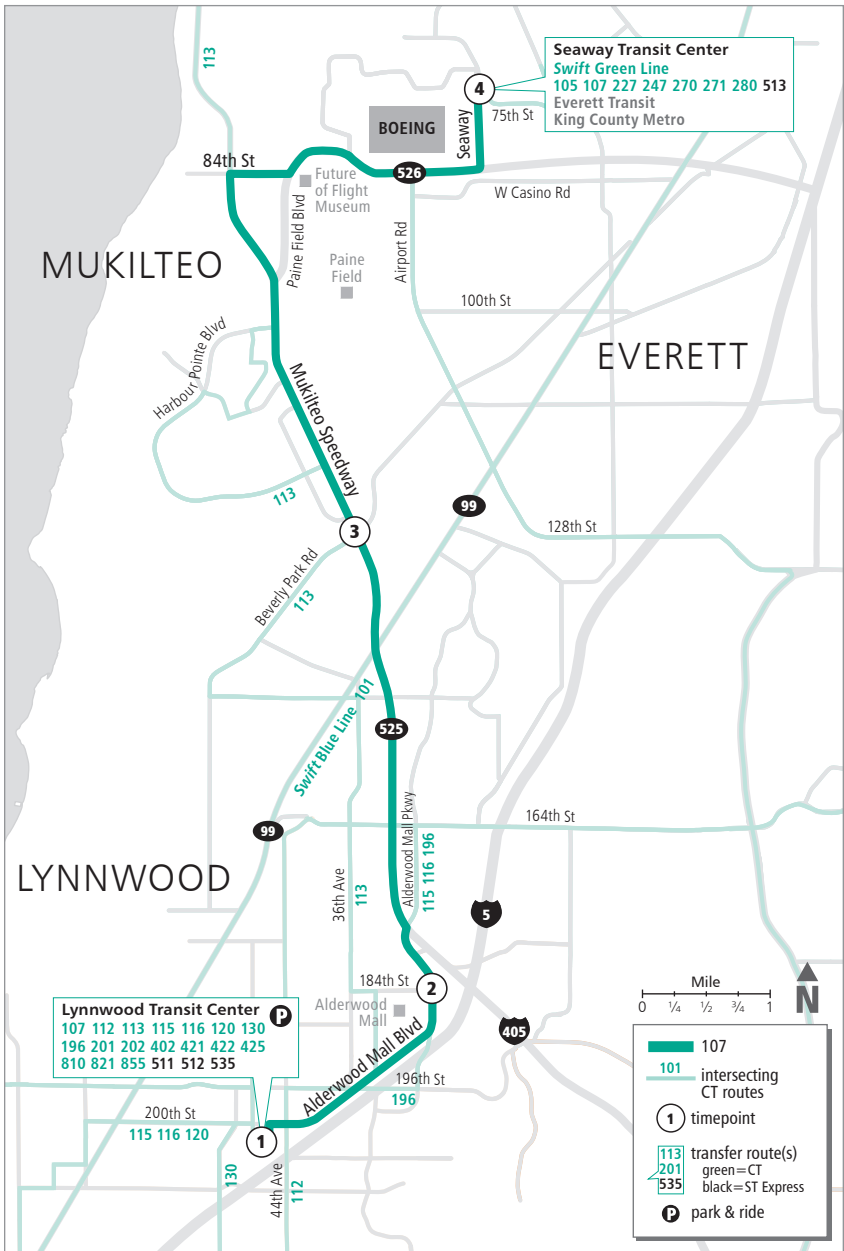

Route 107

Lynnwood Transit Center – Seaway Transit Center

❄ When snow/ice impact bus service, see page 232 for snow route maps.

Route 107

Weekdays

To Seaway Transit Center

Lynnwood Transit Center Bay C5	Alderwood Mall Pkwy & 184th St SW	Hwy 525 & Beverly Park Rd	Seaway Transit Center
1	2	3	4
5:08	5:15	5:21	5:35 E
6:07	6:14	6:20	6:35 E
6:36	6:43	6:49	7:05 E
7:06	7:13	7:19	7:35 E

Weekdays

To Lynnwood Transit Center

Seaway Transit Center Bay 1	Hwy 525 & Beverly Park Rd	Alderwood Mall Pkwy & 184th St SW	Lynnwood Transit Center
4	3	2	1
2:50	3:08 E	3:15 E	3:22 E
3:50	4:08 E	4:17 E	4:24 E
4:20	4:38 E	4:47 E	4:54 E
5:20	5:38 E	5:47 E	5:54 E

E - Estimated time: Bus may leave earlier than shown

Bold - PM trip