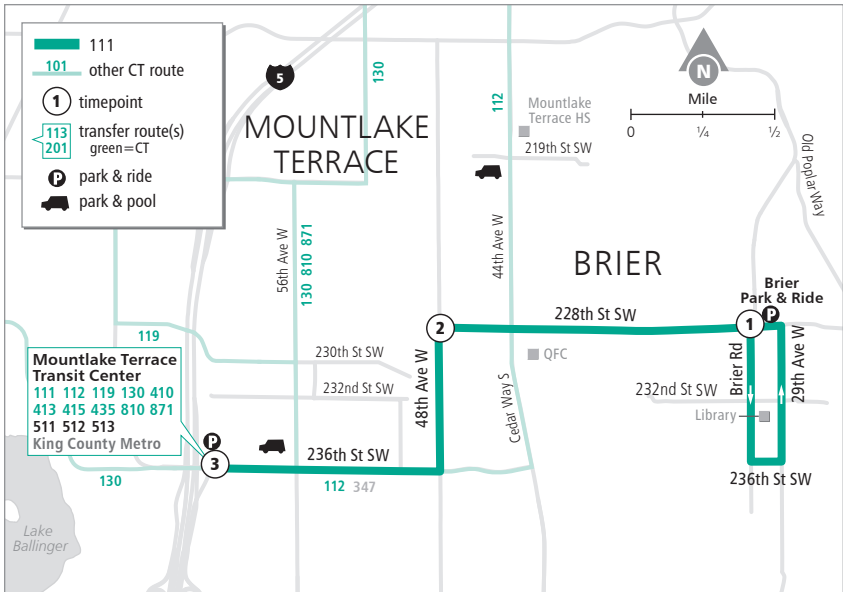

# Route 111

## Brier – Mountlake Terrace

### Weekdays To Mountlake Terrace

Brier Rd & 228th PI SW	228th St SW & 48th Ave W	Mountlake Terrace Transit Center
<b>1</b>	<b>2</b>	<b>3</b>
5:52	6:00	6:05
6:22	6:30	6:35
6:52	7:00	7:05
7:19	7:27	7:32
7:52	8:00	8:05

### Weekdays To Brier

Mountlake Terrace Transit Center Bay 2	228th St SW & 48th Ave W	228th St SW & 29th Ave W
<b>3</b>	<b>2</b>	<b>1</b>
<b>4:10</b>	<b>4:14</b>	<b>4:24</b>
<b>4:40</b>	<b>4:44</b>	<b>4:54</b>
<b>5:10</b>	<b>5:14</b>	<b>5:24</b>
<b>5:40</b>	<b>5:44</b>	<b>5:54</b>
<b>6:10</b>	<b>6:14</b>	<b>6:24</b>