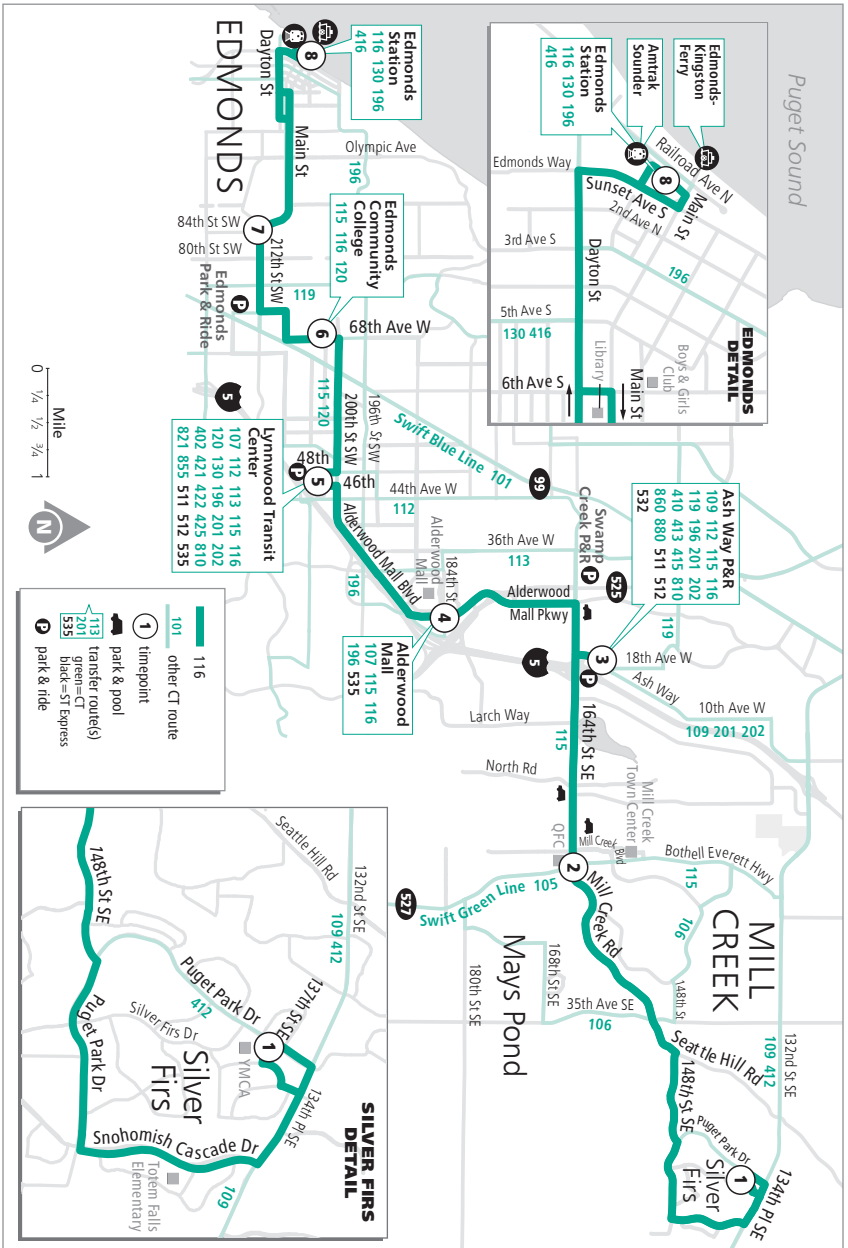

Route 116

Edmonds – Silver Firs

☼ When snow/ice impact bus service, see page 232 for snow route maps.

Route 116

Weekdays

To Edmonds

137th Pl SE & Puget Park Dr	Hwy 527 & 164th St SE	Ash Way Park & Ride Bay 3	Alderwood Mall Pkwy & 184th St SW	Lynnwood Transit Center Bay C2	Edmonds Community College Bay 2	212th St SW & 84th Ave W	Edmonds Station
1	2	3	4	5	6	7	8
4:58	5:11	5:21	5:26	5:39	5:44	5:51	6:01
5:26	5:39	5:49	5:54	6:07	6:12	6:19	6:31
5:55	6:08	6:18	6:24	6:37	6:43	6:50	7:02
6:22	6:35	6:45	6:53	7:06	7:12	7:19	7:31
6:58	7:13	7:23	7:31	7:44	7:50	7:57	8:09
7:29	7:44	7:54	8:02	8:15	8:21	8:28	8:40
7:59	8:14	8:24	8:32	8:45	8:51	8:58	9:10
8:29	8:44	8:54	9:02	9:15	9:21	9:28	9:40
9:00	9:14	9:24	9:32	9:45	9:51	9:58	10:10
9:30	9:44	9:54	10:02	10:15	10:21	10:28	10:40
10:00	10:14	10:24	10:32	10:45	10:51	10:58	11:10
10:30	10:44	10:54	11:02	11:15	11:21	11:28	11:40
10:59	11:13	11:23	11:31	11:45	11:51	11:58	12:10
11:29	11:43	11:53	12:01	12:15	12:21	12:28	12:40
11:59	12:13	12:23	12:31	12:45	12:51	12:58	1:10
12:29	12:43	12:53	1:01	1:15	1:21	1:28	1:42
12:59	1:13	1:23	1:31	1:45	1:52	2:00	2:14
1:26	1:40	1:50	1:58	2:15	2:22	2:30	2:44
1:55	2:09	2:20	2:28	2:45	2:52	3:00	3:14
2:25	2:39	2:50	2:58	3:15	3:22	3:30	3:44
2:54	3:08	3:19	3:28	3:45	3:52	4:00	4:14
3:24	3:38	3:49	3:58	4:15	4:22	4:30	4:44
3:54	4:08	4:19	4:28	4:45	4:52	5:00	5:14
4:23	4:37	4:49	4:58	5:15	5:22	5:30	5:44
4:53	5:07	5:19	5:28	5:45	5:52	6:00	6:13
5:23	5:37	5:49	5:58	6:15	6:22	6:28	6:41
5:58	6:11	6:23	6:32	6:45	6:52	6:58	7:11
6:30	6:43	6:53	7:02	7:15	7:22	7:28	7:41
7:01	7:14	7:24	7:32	7:45	7:52	7:58	8:09
7:33	7:46	7:55	8:02	8:15	8:21	8:27	8:38
8:32	8:45	8:55	9:02	9:15	9:21	9:27	9:38
9:36	9:49	9:56	10:02	10:15	10:21	10:27	10:38