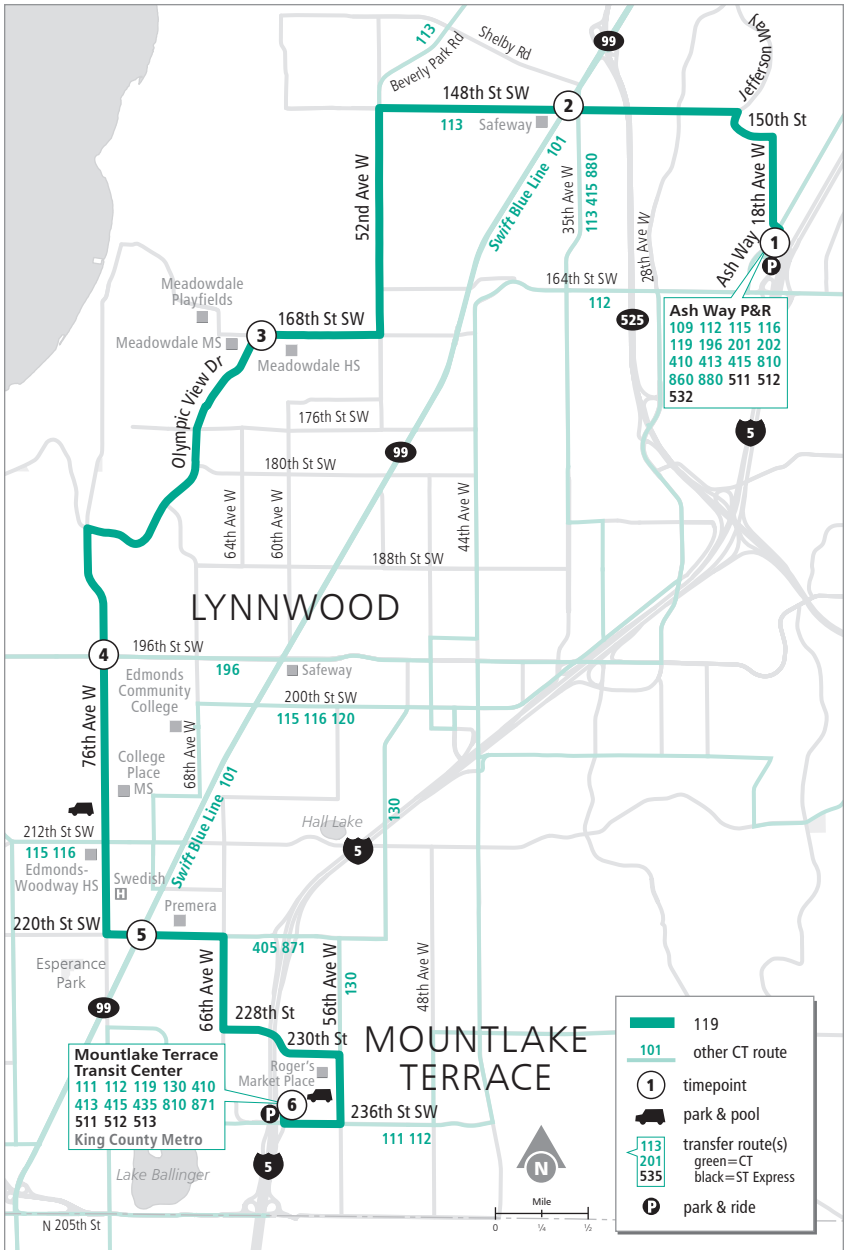

Route 119

Ash Way Park & Ride – Mountlake Terrace

❄️ When snow/ice impact bus service, see page 232 for snow route maps.

Route 119

Weekdays

To Mountlake Terrace

Ash Way Park & Ride Bay 3	Hwy 99 & 148th St SW	168th St SW & Olympic View Dr	196th St SW & 76th Ave W	Hwy 99 & 220th St SW	Mountlake Terrace Transit Center
1	2	3	4	5	6
5:40	5:46	5:52	5:58	6:04	6:13
6:09	6:15	6:21	6:27	6:33	6:43
6:40	6:47	6:53	7:00	7:06	7:16
7:10	7:17	7:23	7:30	7:37	7:47
7:40	7:47	7:53	8:00	8:07	8:17
8:10	8:17	8:24	8:32	8:39	8:49
8:40	8:47	8:54	9:02	9:09	9:19
9:10	9:17	9:23	9:30	9:37	9:47
9:40	9:47	9:53	10:00	10:07	10:17
10:10	10:17	10:23	10:30	10:37	10:47
10:40	10:47	10:53	11:00	11:07	11:17
11:10	11:17	11:23	11:30	11:37	11:47
11:40	11:47	11:53	12:00	12:07	12:17
12:10	12:17	12:23	12:30	12:37	12:47
12:40	12:47	12:53	1:00	1:07	1:17
1:10	1:17	1:23	1:30	1:37	1:47
1:40	1:47	1:54	2:01	2:08	2:18
2:12	2:19	2:26	2:33	2:40	2:50
2:42	2:49	2:56	3:03	3:10	3:20
3:12	3:19	3:26	3:33	3:40	3:50
3:42	3:49	3:56	4:03	4:11	4:23
4:12	4:19	4:26	4:33	4:41	4:53
4:42	4:49	4:56	5:03	5:11	5:23
5:12	5:19	5:26	5:33	5:41	5:53
5:42	5:49	5:56	6:03	6:11	6:23
6:12	6:19	6:26	6:33	6:39	6:50
6:42	6:49	6:56	7:03	7:09	7:20
7:40	7:46	7:53	8:00	8:06	8:17
8:40	8:46	8:53	9:00	9:06	9:17