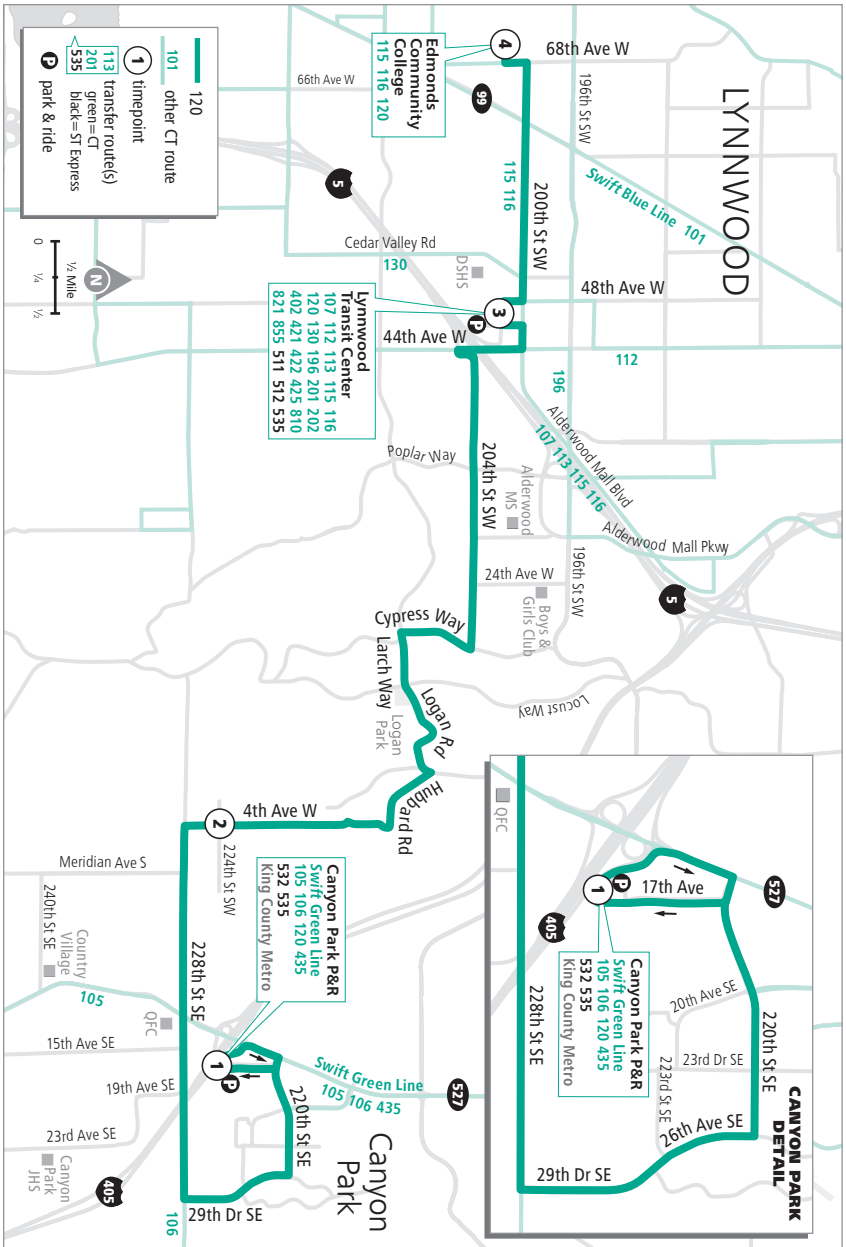

Route 120

Canyon Park – Edmonds Community College

❄ When snow/ice impact bus service, see page 232 for snow route maps.

Route

120

Weekdays

To Edmonds Community College

Canyon Park Park & Ride Bay 1	4th Ave W & 224th St SW	Lynnwood Transit Center Bay C1	Edmonds Community College
1	2	3	4
5:15	5:25	5:44	5:49
5:45	5:55	6:14	6:20
6:16	6:27	6:47	6:53
6:46	6:57	7:17	7:23
7:16	7:27	7:47	7:53
7:47	7:58	8:18	8:24
8:16	8:27	8:47	8:53
8:46	8:57	9:17	9:23
9:18	9:29	9:47	9:53
9:48	9:59	10:17	10:23
10:18	10:29	10:47	10:53
10:48	10:59	11:17	11:23
11:18	11:29	11:47	11:53
11:48	11:59	12:17	12:23
12:18	12:29	12:47	12:53
12:48	12:59	1:17	1:23
1:18	1:29	1:47	1:54
1:47	1:59	2:17	2:24
2:17	2:29	2:47	2:54
2:47	2:59	3:17	3:24
3:16	3:28	3:48	3:55
3:46	3:59	4:19	4:26
4:11	4:24	4:47	4:54
4:38	4:53	5:17	5:24
5:08	5:23	5:47	5:54
5:44	5:59	6:18	6:25
6:20	6:31	6:50	6:57
7:20	7:31	7:50	7:57
8:21	8:31	8:50	8:56
9:21	9:31	9:50	9:56

Bold - PM trip

Route 120

Weekdays

To Canyon Park

Edmonds
Community College
Bay 4

Lynnwood
Transit Center
Bay B1

4th Ave W &
224th St SW

Canyon Park
Park & Ride

Saturday

To Canyon Park

Edmonds Community College Bay 4	Lynnwood Transit Center Bay B1	4th Ave W & 224th St SW	Canyon Park Park & Ride
4	3	2	1
6:11	6:20	6:35	6:50
7:11	7:20	7:35	7:50
8:11	8:20	8:35	8:52
9:11	9:20	9:35	9:52
10:11	10:20	10:36	10:53
11:11	11:20	11:36	11:53
12:09	12:20	12:36	12:53
1:09	1:20	1:36	1:53
2:08	2:20	2:37	2:54
3:08	3:20	3:37	3:54
4:07	4:20	4:36	4:53
5:07	5:20	5:36	5:53
6:08	6:20	6:36	6:52
7:08	7:20	7:36	7:52
8:08	8:20	8:36	8:51
9:08	9:20	9:36	9:51

Sunday

To Canyon Park

Edmonds Community College Bay 4	Lynnwood Transit Center Bay B1	4th Ave W & 224th St SW	Canyon Park Park & Ride
4	3	2	1
8:23	8:34	8:50	9:05
9:23	9:34	9:50	10:05
10:23	10:34	10:50	11:05
11:23	11:34	11:50	12:05
12:19	12:31	12:48	1:04
1:19	1:31	1:48	2:04
2:19	2:31	2:48	3:04
3:19	3:31	3:47	4:04
4:19	4:31	4:47	5:04
5:19	5:31	5:47	6:03
6:22	6:34	6:50	7:06
7:23	7:34	7:50	8:05
8:23	8:34	8:50	9:05