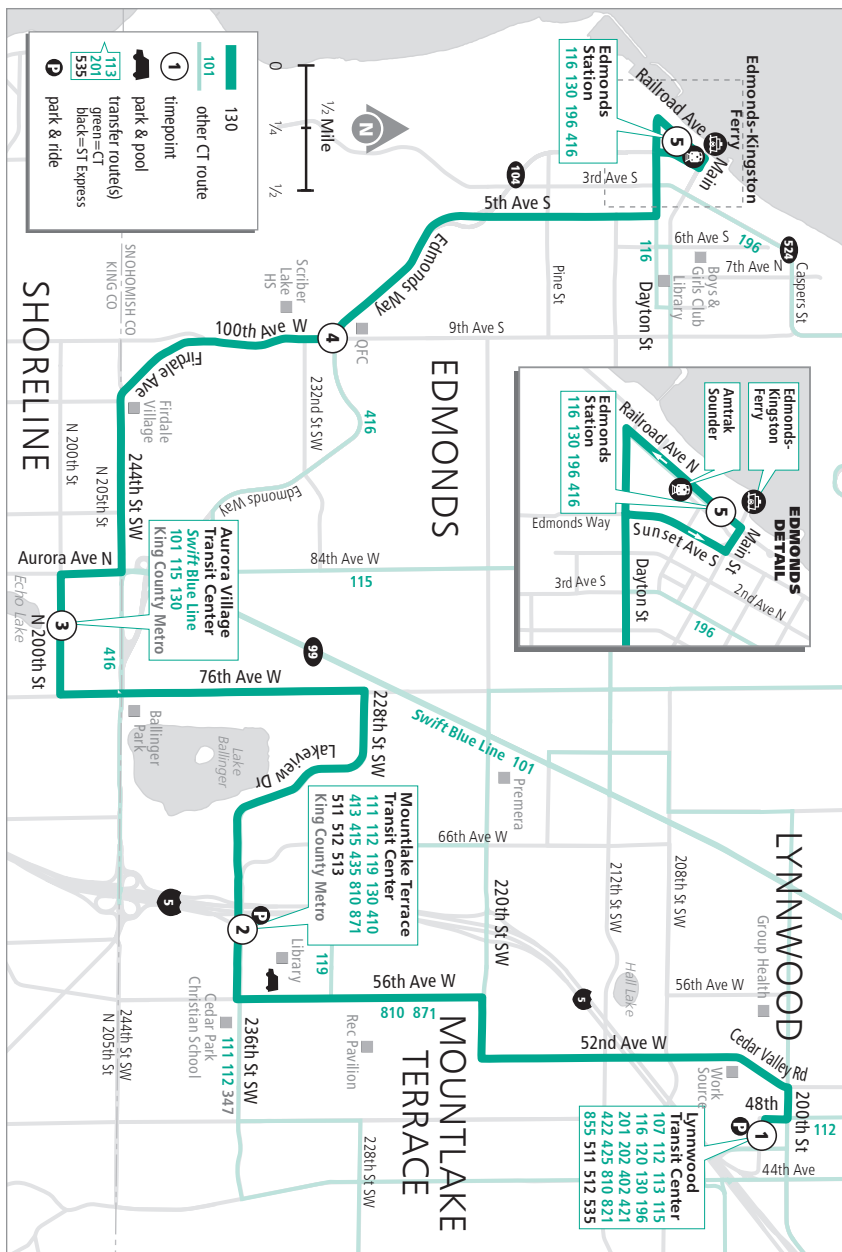

Route 130

Edmonds – Lynnwood

❄ When snow/ice impact bus service, see page 232 for snow route maps.

Route 130

Weekdays

To Edmonds

Lynnwood Transit Center Bay C4	Mountlake Terrace Transit Center Bay 3	Aurora Village Transit Center Bay 5	100th Ave W & Edmonds Way	Edmonds Station
1	2	3	4	5
5:24	5:34	5:44	5:51	6:01
5:54	6:04	6:14	6:21	6:31
6:24	6:34	6:44	6:51	7:01
6:52	7:02	7:12	7:21	7:31
7:35	7:46	7:56	8:05	8:15
8:10	8:21	8:31	8:40	8:51
8:40	8:50	9:00	9:09	9:20
9:10	9:20	9:30	9:39	9:50
9:40	9:50	10:00	10:09	10:20
10:10	10:20	10:30	10:39	10:50
10:40	10:50	11:00	11:09	11:20
11:10	11:20	11:30	11:39	11:50
11:40	11:50	12:00	12:09	12:20
12:10	12:20	12:30	12:39	12:50
12:40	12:50	1:00	1:09	1:20
1:10	1:20	1:30	1:39	1:50
1:40	1:50	2:00	2:09	2:20
2:05	2:15	2:25	2:34	2:45
2:34	2:45	2:55	3:05	3:16
3:04	3:15	3:25	3:35	3:46
3:34	3:45	3:55	4:05	4:16
4:04	4:15	4:25	4:35	4:46
4:33	4:44	4:55	5:06	5:17
5:04	5:15	5:26	5:37	5:48
5:33	5:44	5:55	6:05	6:15
6:10	6:21	6:31	6:41	6:51
6:45	6:55	7:05	7:13	7:23
7:15	7:25	7:35	7:43	7:53
8:15	8:24	8:34	8:41	8:51
9:15	9:24	9:34	9:41	9:51