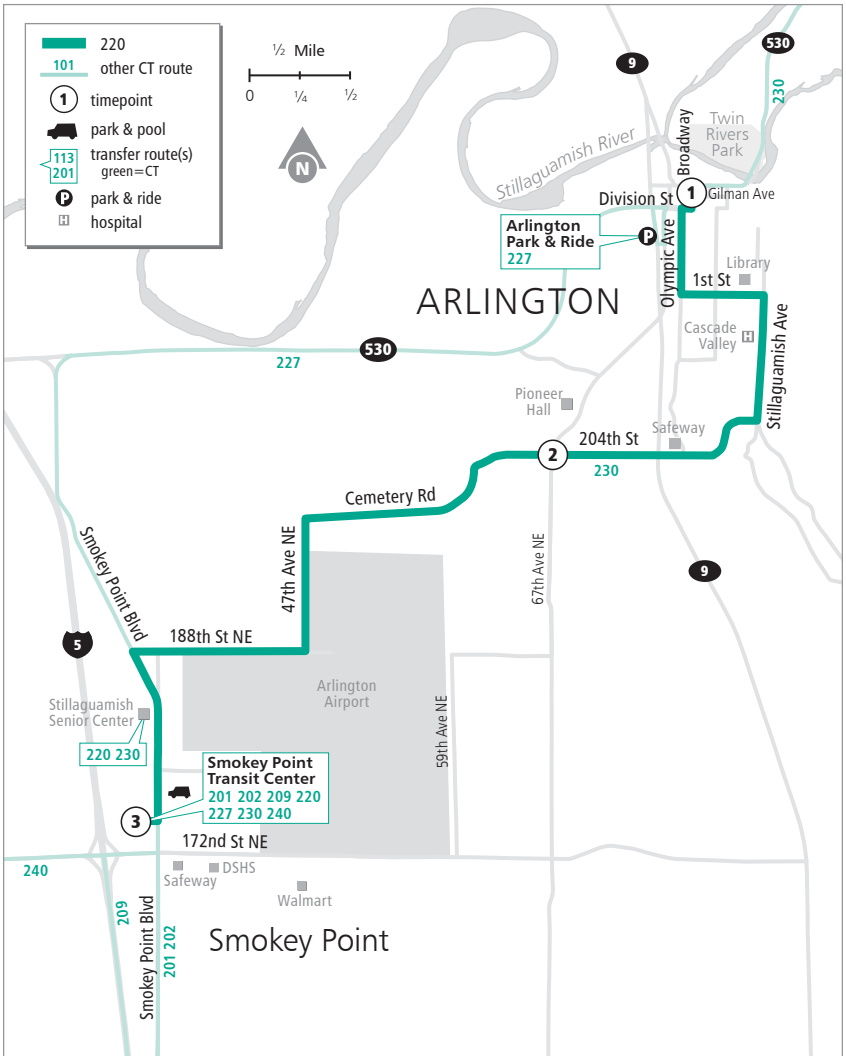

Route 220

Arlington – Smokey Point

❄ When snow/ice impact bus service, see page 232 for snow route maps.

Route 220

Weekdays To Smokey Point

	Broadway & Gilman	204th St NE & 67th Ave NE	Smokey Point Transit Center
	①	②	③
Route			
220	5:44	5:54	6:07
220	6:44	6:54	7:07
220	7:47	7:57	8:10
230*	8:13	8:24	8:37
220	8:47	8:57	9:10
220	9:47	9:57	10:10
220	10:47	10:57	11:10
220	11:46	11:56	12:10
220	12:46	12:56	1:10
220	1:45	1:55	2:09
220	2:44	2:54	3:08
220	3:43	3:53	4:07
220	4:53	5:03	5:16
220	5:52	6:02	6:15
220	6:56	7:05	7:18
230*	7:40	7:51	8:04

Weekdays To Arlington

	Smokey Point Transit Center Bay 2	204th St NE & 67th Ave NE	Broadway & Gilman
	③	②	①
Route			
230*	6:11	6:20	6:30
220	7:23	7:31	7:45
220	8:23	8:31	8:45
220	9:23	9:31	9:45
220	10:22	10:30	10:45
220	11:21	11:29	11:44
220	12:21	12:29	12:44
220	1:20	1:28	1:43
220	2:19	2:27	2:42
220	3:18	3:26	3:41
220	4:28	4:36	4:51
230*	5:02	5:11	5:21
220	5:28	5:36	5:50
220	6:33	6:41	6:55
220	7:28	7:36	7:50
220	8:20	8:28	8:42

* Route 230 trips start and end in Darrington.

E - Estimated time: Bus may leave earlier than shown

Bold - PM trip

Route 220

Saturday To Smokey Point

Broadway & Gilman 204th St NE & 67th Ave NE Smokey Point Transit Center

Saturday To Arlington

Smokey Point Transit Center Bay 2 204th St NE & 67th Ave NE Broadway & Gilman

6:45	6:54	7:07
7:45	7:54	8:07
8:45	8:54	9:07
9:45	9:54	10:07
10:50	10:59	11:12
11:51	12:00	12:13
12:52	1:01	1:14
1:52	2:01	2:14
2:53	3:02	3:15
3:53	4:02	4:15
4:52	5:01	5:14
5:51	6:00	6:13
6:48	6:57	7:10
7:46	7:55	8:08