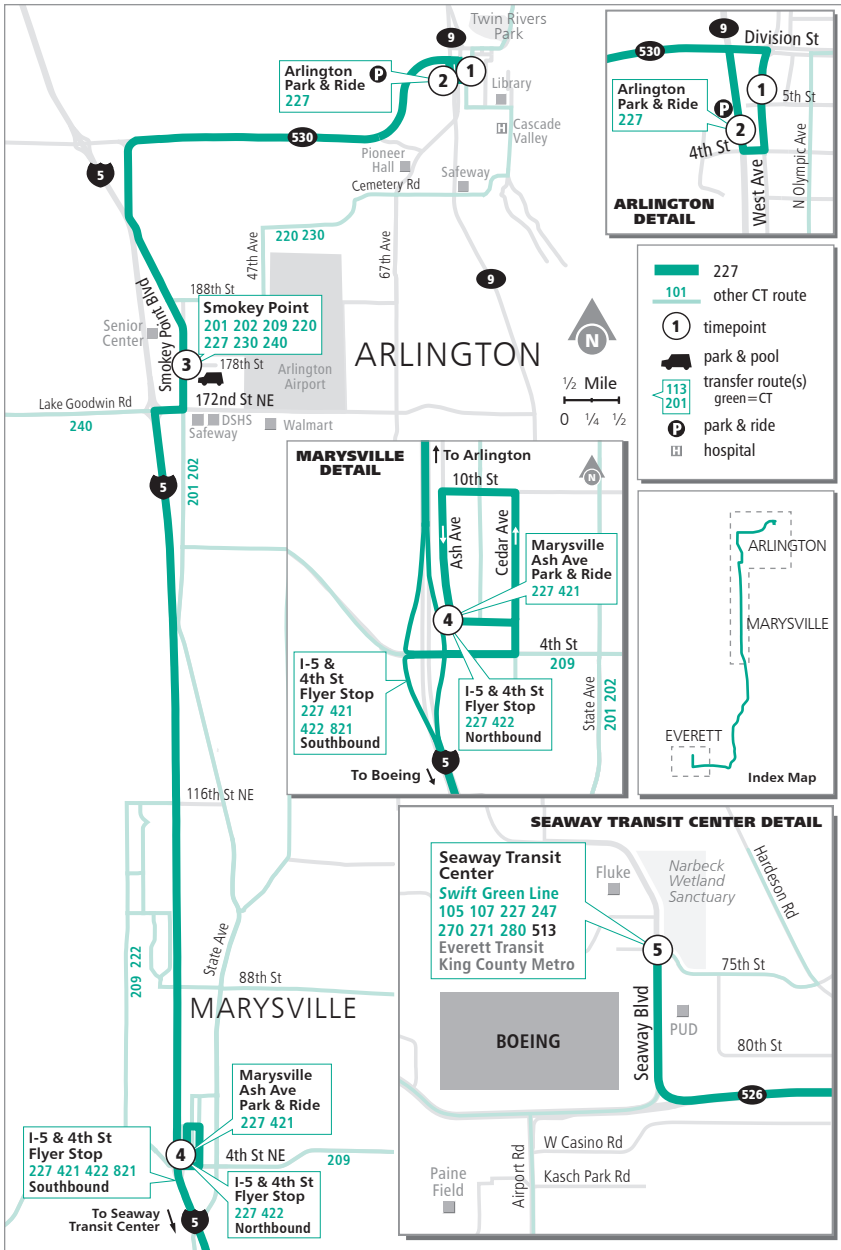

Route 227

Arlington – Seaway Transit Center

❄ When snow/ice impact bus service, see page 232 for snow route maps.

Route 227

Weekdays

To Seaway Transit Center

Arlington Park & Ride	Smokey Point Community Church	Marysville Ash Ave Park & Ride	Seaway Transit Center
2	3	4	5
4:08 4:51 5:34	4:19 5:02 5:45	4:32 5:15 5:58	4:55 E 5:40 E 6:23 E

Weekdays

To Arlington

Seaway Transit Center Bay 2	I-5 & 4th St Flyer Stop	Smokey Point Community Church	Arlington Park & Ride	West Ave & W 5th St
5	4	3	2	1
2:25 2:55 3:55	2:55 E 3:25 E 4:25 E	3:08 E 3:38 E 4:38 E	3:17 E 3:47 E 4:47 E	3:18 E 3:48 E 4:48 E

E - Estimated time: Bus may leave earlier than shown

Bold - PM trip