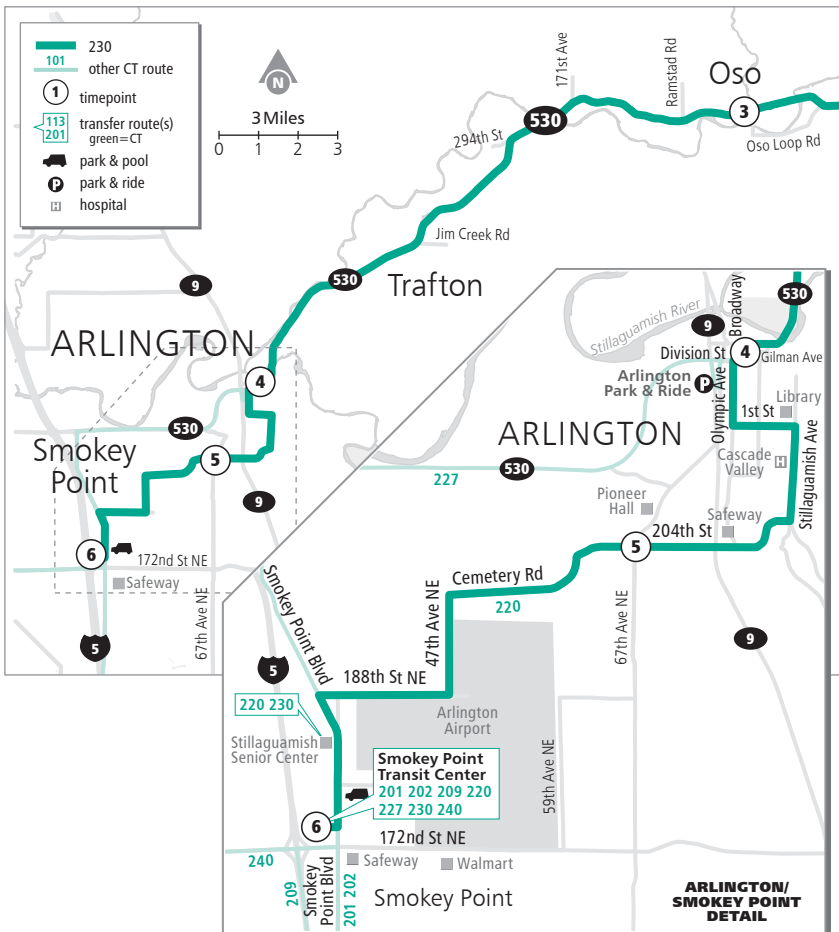

Route 230

Darrington – Smokey Point

Weekdays

To Smokey Point

| 1 | 2 | 3 | 4 | 5 | 6 |
|----------------------------|---------------------------|---------------|-------------------|---------------------------|-----------------------------|
| Darrington St & Givens Ave | Hwy 530 & Swede Heaven Rd | Hwy 530 & Oso | Broadway & Gilman | 204th St NE & 67th Ave NE | Smokey Point Transit Center |
| 7:33 7:00 | 7:43 7:10 | 7:57 7:24 | 8:13 7:40 | 8:24 7:51 | 8:37 8:04 |

Bold - PM trip

❄️ When snow/ice impact bus service, see page 232 for snow route maps.

Route 230

Weekdays

To Darrington

| | | | | | |
|---|------------------------------|----------------------|---------------------|---------------------------------|-------------------------------|
| Smokey Point Transit Center Bay 2 | 204th St NE & 67th Ave NE | Broadway & Gilman | Hwy 530 & Oso | Hwy 530 & Swede Heaven Rd | Darrington St & Givens Ave |
| 6 | 5 | 4 | 3 | 2 | 1 |
| 6:11 5:02 | 6:20 5:11 | 6:30 5:21 | 6:46 5:38 | 6:59 5:52 | 7:11 6:06 |

Bold - PM trip