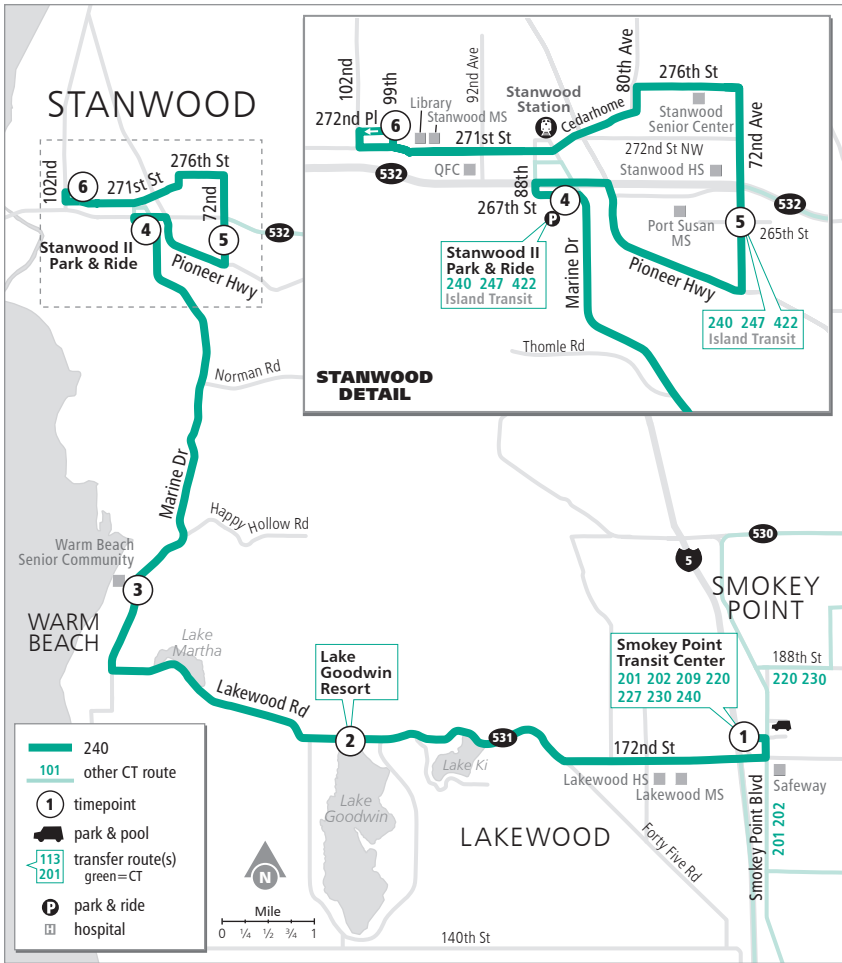

Route 240

Stanwood – Smokey Point

❄ When snow/ice impact bus service, see page 232 for snow route maps.

Route 240

Weekdays

To Stanwood

Smokey Point Transit Center Bay 2	Lake Goodwin Resort	Warm Beach	Stanwood II Park & Ride	72nd Ave NW & 272nd PI NW & 265th St NW	99th Ave NW
1	2	3	4	5	6
5:20	5:32	5:39	5:47	5:51	6:01
6:26	6:38	6:45	6:53	6:57	7:10
7:20	7:32	7:40	7:47	7:52	8:05
8:23	8:35	8:43	8:50	8:55	9:08
9:23	9:35	9:43	9:50	9:55	10:08
10:20	10:32	10:40	10:47	10:52	11:05
11:17	11:29	11:37	11:44	11:49	12:03
12:17	12:29	12:37	12:44	12:49	1:05
1:17	1:29	1:37	1:45	1:50	2:06
2:17	2:30	2:38	2:46	2:51	3:07
3:17	3:30	3:38	3:46	3:51	4:06
4:26	4:39	4:47	4:55	5:00	5:14
5:28	5:41	5:49	5:57	6:02	6:16
6:30	6:43	6:51	6:59	7:04	7:18
7:28	7:41	7:49	7:57	8:02	8:15

Weekdays

To Smokey Point

272nd PI NW & 72nd Ave NW & 99th Ave NW	Stanwood II Park & Ride	Warm Beach	Lake Goodwin Resort	Smokey Point Transit Center
6	5	4	3	2
5:02	5:11	5:15	5:22	5:30
6:20	6:29	6:33	6:40	6:48
7:24	7:33	7:37	7:45	7:53
8:23	8:32	8:36	8:45	8:52
9:24	9:33	9:38	9:46	9:53
10:22	10:31	10:36	10:44	10:51
11:20	11:29	11:34	11:42	11:49
12:20	12:29	12:34	12:42	12:49
1:21	1:30	1:35	1:43	1:50
2:14	2:24	2:30	2:38	2:47
3:15	3:25	3:31	3:39	3:48
4:25	4:35	4:40	4:47	4:55
5:23	5:33	5:38	5:45	5:52
6:28	6:38	6:42	6:49	6:56
7:27	7:36	7:39	7:47	7:54
8:25	8:34	8:37	8:45	8:52
				9:08

Bold - PM trip

Route 240

Saturday

To Stanwood

Smokey Point Transit Center Bay 2	Lake Goodwin Resort	Warm Beach	Stanwood II Park & Ride	72nd Ave NW & 272nd PI NW & 265th St NW	99th Ave NW
1	2	3	4	5	6
7:45	7:57	8:03	8:11	8:16	8:29
8:45	8:57	9:04	9:11	9:15	9:28
9:45	9:57	10:05	10:12	10:16	10:29
10:50	11:02	11:10	11:17	11:21	11:35
11:51	12:03	12:11	12:18	12:22	12:36
12:52	1:04	1:12	1:20	1:24	1:38
1:52	2:04	2:11	2:20	2:24	2:38
2:52	3:04	3:11	3:20	3:24	3:40
3:52	4:04	4:11	4:20	4:24	4:37
4:53	5:05	5:13	5:22	5:26	5:38
5:50	6:02	6:10	6:19	6:23	6:35
6:48	7:00	7:08	7:17	7:21	7:33