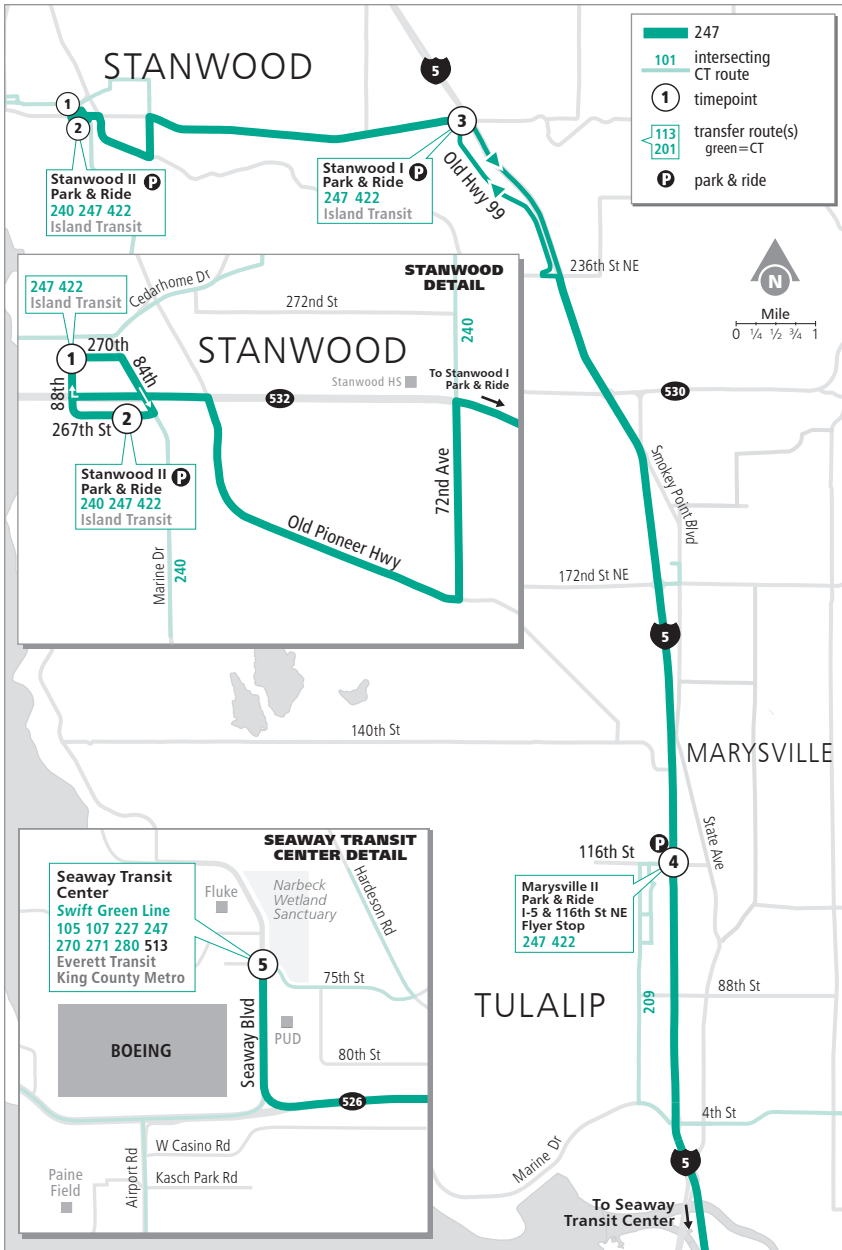

Route 247

Stanwood – Seaway Transit Center

❄ When snow/ice impact bus service, see page 232 for snow route maps.

Route 247

Weekdays

To Seaway Transit Center

88th Ave NW & 270th St NW	Stanwood II Park & Ride	Stanwood I Park & Ride	I-5 & 116th St NE Flyer Stop	Seaway Transit Center
1	2	3	4	5
4:07 4:49 5:42	4:09 4:51 5:44	4:21 5:03 5:54	4:33 5:15 6:06	4:55 E 5:40 E 6:35 E

Weekdays

To Stanwood

Seaway Transit Center Bay 3	I-5 & 116th St NE Flyer Stop	Stanwood I Park & Ride	88th Ave NW & 270th St NW	Stanwood II Park & Ride
5	4	3	1	2
2:25 2:55 3:55	3:01 E 3:31 E 4:31 E	3:15 E 3:45 E 4:45 E	3:32 E 4:02 E 5:02 E	3:34 E 4:04 E 5:04 E

E - Estimated time: Bus may leave earlier than shown

Bold - PM trip