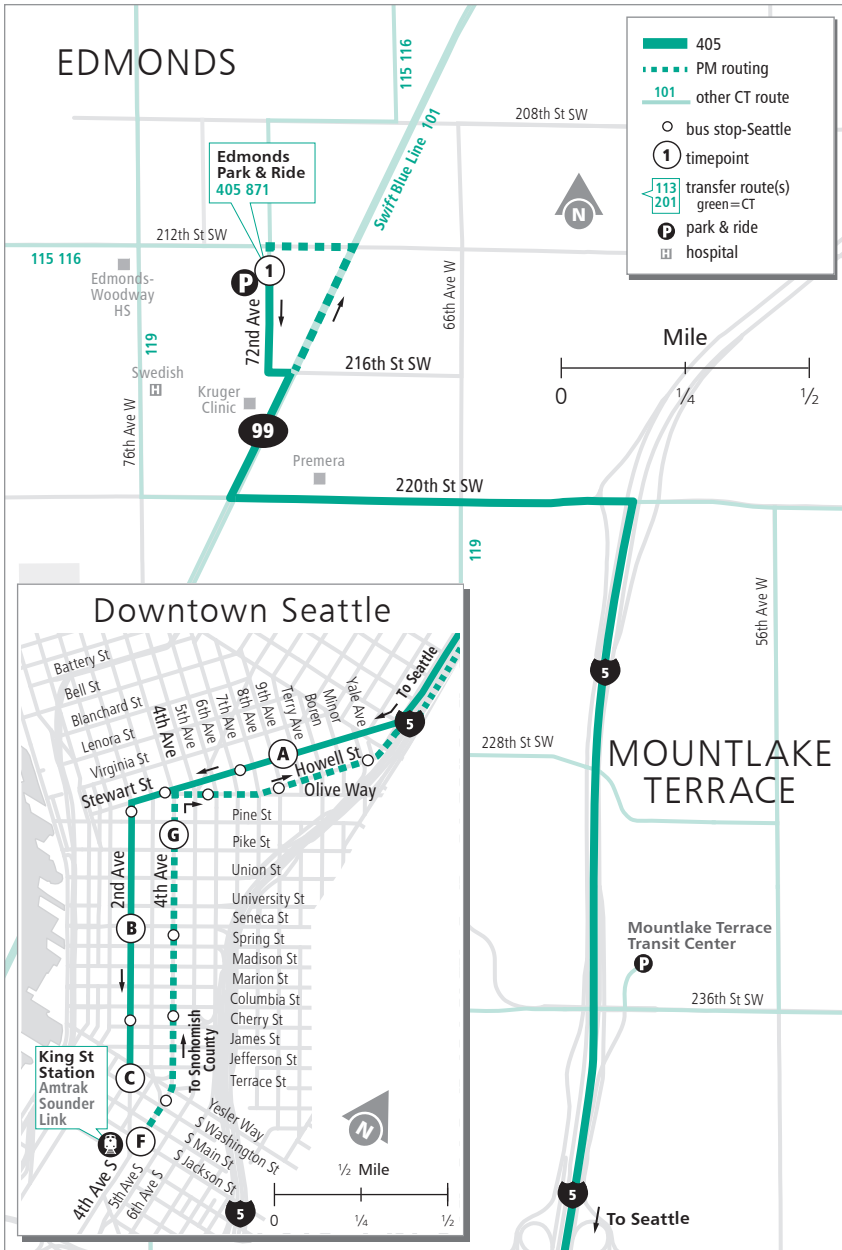

Route 405

Edmonds Park & Ride – Downtown Seattle

❄ When snow/ice impact bus service, see page 232 for snow route maps.

Route 405

Weekdays To Downtown Seattle

Edmonds Park & Ride	Stewart St & 9th Ave	2nd Ave & Seneca St	2nd Ave Ext S & Yesler Way
1	A	B	C
5:52	6:23 E	6:31 E	6:33 E
6:27	7:00 E	7:08 E	7:11 E
7:10	7:48 E	7:56 E	8:00 E
7:45	8:32 E	8:40 E	8:45 E

Weekdays To Edmonds P&R

4th Ave S & S Jackson St	4th Ave & Pine St	Edmonds Park & Ride
F	G	1
3:14	3:20	4:00 E
3:45	3:51	4:36 E
4:17	4:24	5:13 E
4:48	4:56	5:46 E
5:17	5:26	6:13 E
5:55	6:02	6:42 E

This route may not operate on holidays. See inside front cover.

E - Estimated time: Bus may leave earlier than shown

Bold - PM trip