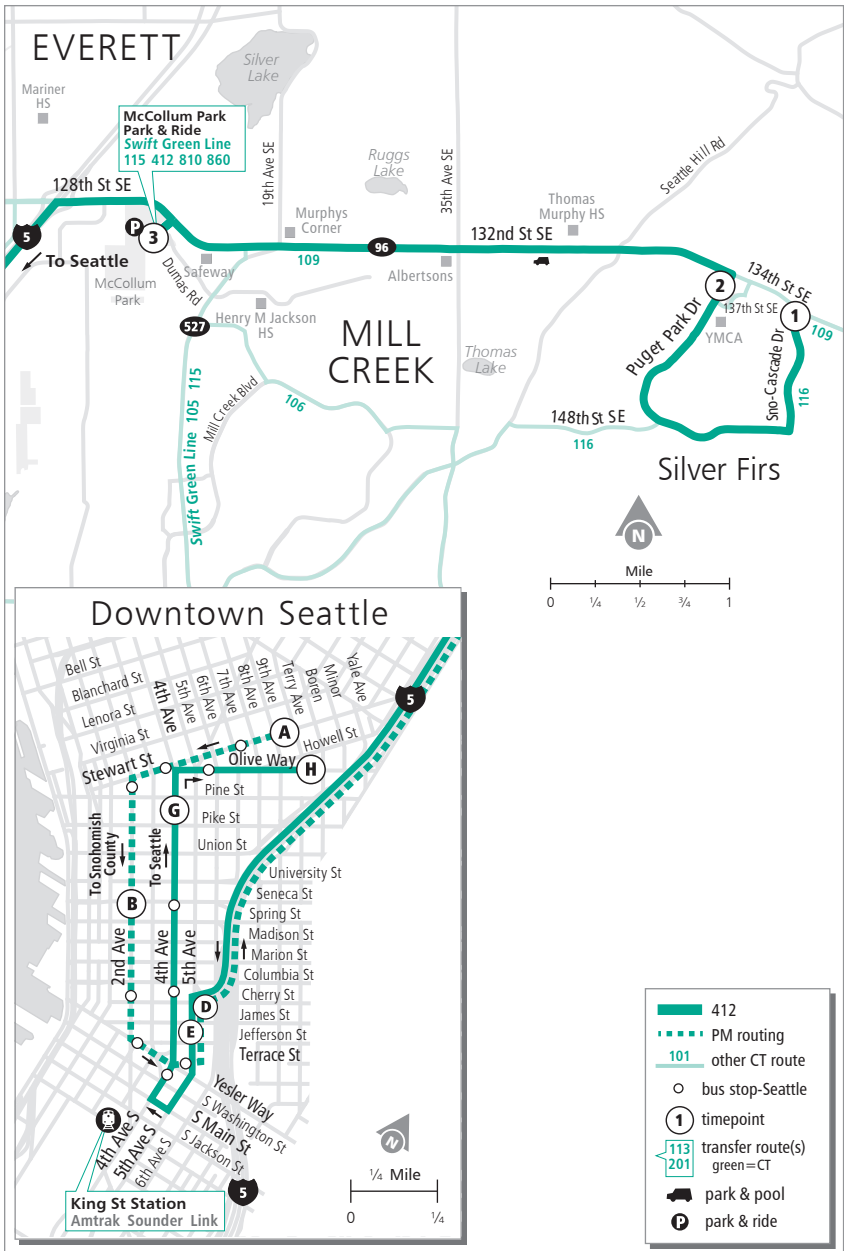

Route 412

Silver Firs – Downtown Seattle

❄ When snow/ice impact bus service, see page 232 for snow route maps.

Route 412

Weekdays

To Downtown Seattle

Snohomish- Cascade Dr SE & 138th PI SE	Puget Park Dr & 137th PI SE	McCollum Park Park & Ride Bay 2	5th Ave & Jefferson St	4th Ave & Pine St	Olive Way & Terry Ave
1	2	3	E	G	H
5:07	5:12	5:27	5:58 E	6:07 E	6:11 E
5:27	5:33	5:48	6:25 E	6:34 E	6:38 E
5:41	5:47	6:02	6:44 E	6:53 E	6:57 E
5:55	6:01	6:16	7:04 E	7:14 E	7:18 E
6:08	6:14	6:29	7:19 E	7:29 E	7:35 E
6:22	6:28	6:43	7:34 E	7:45 E	7:51 E
6:35	6:42	6:57	7:51 E	8:02 E	8:08 E
6:50	6:57	7:12	8:05 E	8:16 E	8:22 E
7:05	7:12	7:27	8:18 E	8:29 E	8:35 E
7:21	7:28	7:44	8:35 E	8:45 E	8:51 E
7:42	7:49	8:05	8:49 E	8:59 E	9:05 E
8:10	8:17	8:33	9:13 E	9:21 E	9:25 E

Weekdays

To Silver Firs

Stewart St & 9th Ave	2nd Ave & Seneca St	5th Ave & James St	McCollum Park Park & Ride Bay 2	Puget Park Dr & 137th PI SE	Snohomish- Cascade Dr SE & 138th PI SE
A	B	D	3	2	1
2:40	2:47	2:57	3:30 E	3:44 E	3:51 E
3:05	3:13	3:23	4:00 E	4:14 E	4:21 E
3:28	3:36	3:47	4:27 E	4:41 E	4:48 E
3:40	3:48	3:59	4:41 E	4:55 E	5:02 E
3:58	4:06	4:17	5:00 E	5:15 E	5:22 E
4:13	4:21	4:32	5:18 E	5:33 E	5:40 E
4:30	4:40	4:51	5:38 E	5:53 E	6:00 E
4:42	4:52	5:03	5:50 E	6:04 E	6:12 E
4:59	5:10	5:20	6:05 E	6:18 E	6:28 E
5:11	5:22	5:32	6:15 E	6:28 E	6:38 E
5:44	5:53	6:03	6:40 E	6:53 E	7:03 E
6:12	6:20	6:30	7:04 E	7:16 E	7:23 E

This route may not operate on holidays. See inside front cover.

E - Estimated time: Bus may leave earlier than shown

Bold - PM trip