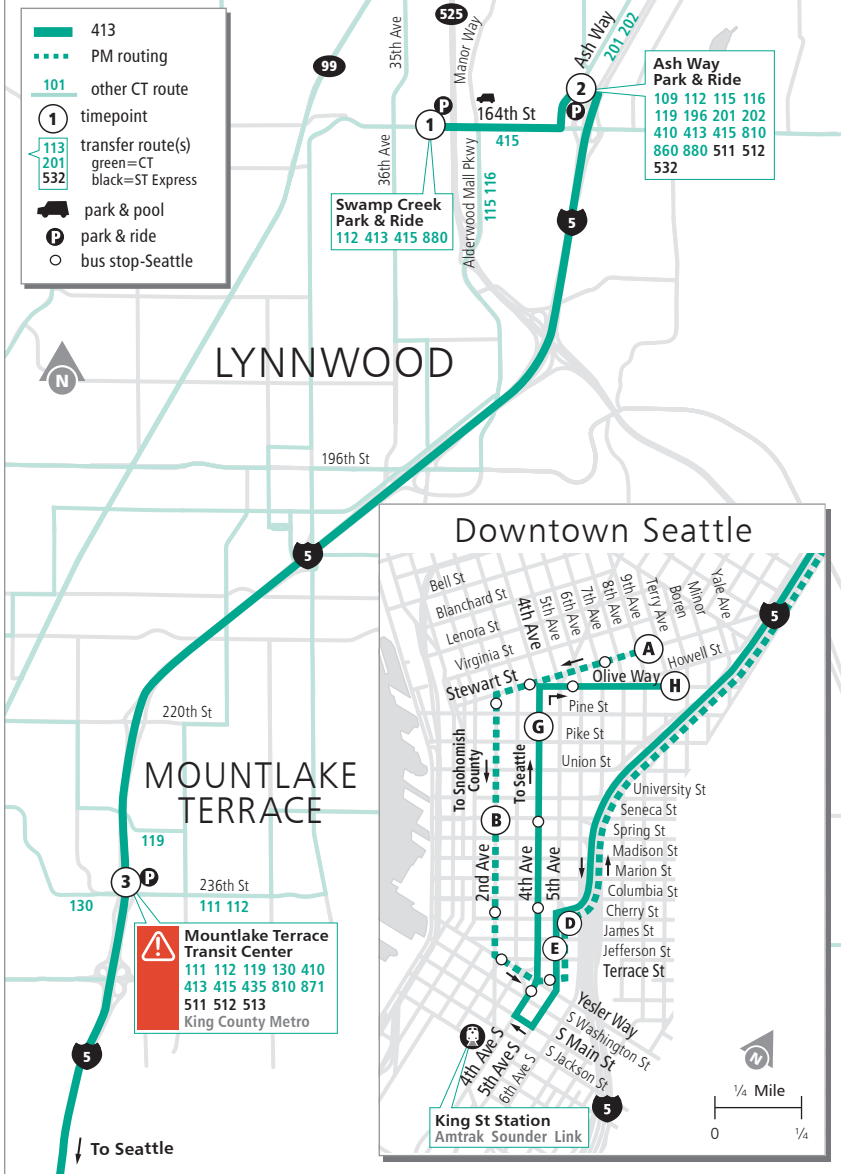

Route 413

Swamp Creek Park & Ride – Downtown Seattle

In summer 2020, this route will stop serving the Mountlake Terrace Freeway Station for several months.

❄️ When snow/ice impact bus service, see page 232 for snow route maps.

In summer 2020, this route will stop serving the Mountlake Terrace Freeway Station for several months.
See the inside front cover for more information.

Route 413

Weekdays

To Downtown Seattle

Swamp Creek Park & Ride Bay 2	Ash Way Park & Ride Bay 1	 Mountlake Terrace Freeway Station Bay 6	5th Ave & Jefferson St	4th Ave & Pine St	Olive Way & Terry Ave
1	2	3	E	G	H
5:04	5:09	5:18 E	5:34 E	5:42 E	5:47 E
5:30	5:36	5:45 E	6:02 E	6:10 E	6:16 E
5:40	5:46	5:56 E	6:13 E	6:21 E	6:28 E
5:49	5:55	6:05 E	6:23 E	6:31 E	6:38 E
5:58	6:04	6:14 E	6:33 E	6:41 E	6:48 E
6:07	6:13	6:24 E	6:43 E	6:53 E	7:00 E
6:16	6:23	6:34 E	6:55 E	7:05 E	7:12 E
6:23	6:30	6:41 E	7:04 E	7:14 E	7:21 E
6:30	6:37	6:49 E	7:13 E	7:23 E	7:30 E
6:37	6:44	6:59 E	7:23 E	7:33 E	7:40 E
6:44	6:51	7:06 E	7:30 E	7:40 E	7:47 E
6:51	6:58	7:13 E	7:39 E	7:49 E	7:56 E
7:01	7:08	7:23 E	7:49 E	7:59 E	8:06 E
7:11	7:18	7:33 E	8:00 E	8:10 E	8:17 E
7:24	7:31	7:46 E	8:13 E	8:23 E	8:30 E
7:42	7:49	7:59 E	8:27 E	8:37 E	8:44 E
8:00	8:07	8:17 E	8:44 E	8:54 E	9:01 E
8:30	8:37	8:47 E	9:14 E	9:24 E	9:31 E
9:00	9:05	9:14 E	9:33 E	9:43 E	9:50 E
9:30	9:35	9:44 E	10:03 E	10:13 E	10:21 E
10:00	10:05	10:14 E	10:31 E	10:41 E	10:49 E
10:28	10:32	10:40 E	10:57 E	11:07 E	11:15 E

If the express lanes are closed, the first downtown stop will be at 4th & Jackson. 5th & Jefferson will not be served.

This route may not operate on holidays. See inside front cover.

E - Estimated time: Bus may leave earlier than shown