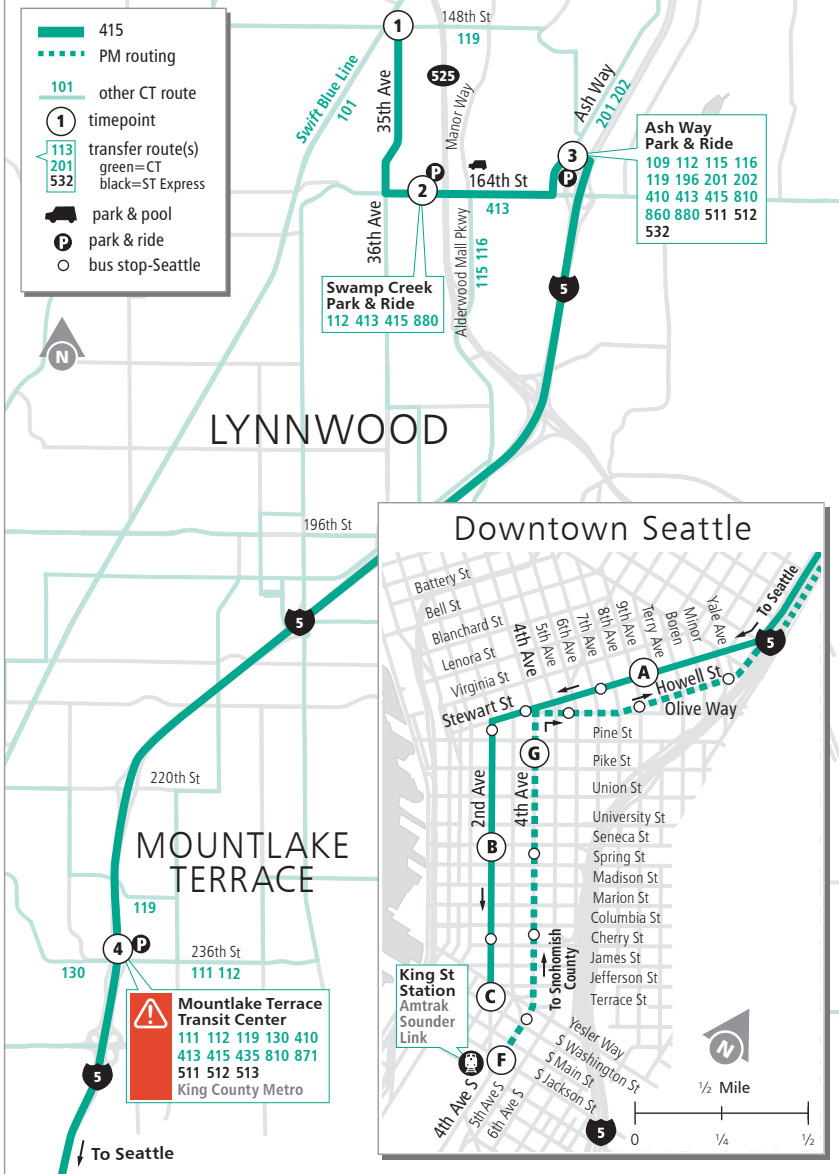

# Route 415

## North Lynnwood – Downtown Seattle

In summer 2020, this route will stop serving the Mountlake Terrace Freeway Station for several months.

❄ When snow/ice impact bus service, see page 232 for snow route maps.

## To Downtown Seattle

35th Ave W & 148th St SW	Swamp Creek Park & Ride Bay 2	Ash Way Park & Ride Bay 1	Mountlake Terrace Fwy Station Bay 6	Stewart St & 9th Ave	2nd Ave & Seneca St	2nd Ave Ext S & Yesler Way
<b>1</b>	<b>2</b>	<b>3</b>	<b>4</b>	<b>A</b>	<b>B</b>	<b>C</b>
5:19	5:24	5:30	5:42 E	6:03 E	6:11 E	6:13 E
5:38	5:43	5:49	6:01 E	6:25 E	6:33 E	6:35 E
5:50	5:55	6:01	6:16 E	6:41 E	6:49 E	6:51 E
6:05	6:10	6:18	6:34 E	7:03 E	7:11 E	7:14 E
6:15	6:20	6:28	6:47 E	7:17 E	7:25 E	7:28 E
6:23	6:28	6:36	6:56 E	7:28 E	7:36 E	7:40 E
6:31	6:36	6:44	7:04 E	7:36 E	7:44 E	7:48 E
6:41	6:46	6:54	7:14 E	7:47 E	7:55 E	7:59 E
6:54	6:59	7:06	7:26 E	8:05 E	8:13 E	8:20 E
7:07	7:12	7:19	7:39 E	8:20 E	8:28 E	8:34 E
7:20	7:25	7:32	7:50 E	8:30 E	8:38 E	8:43 E
7:46	7:51	7:58	8:11 E	8:52 E	9:00 E	9:03 E
8:33	8:38	8:44	8:54 E	9:28 E	9:35 E	9:38 E