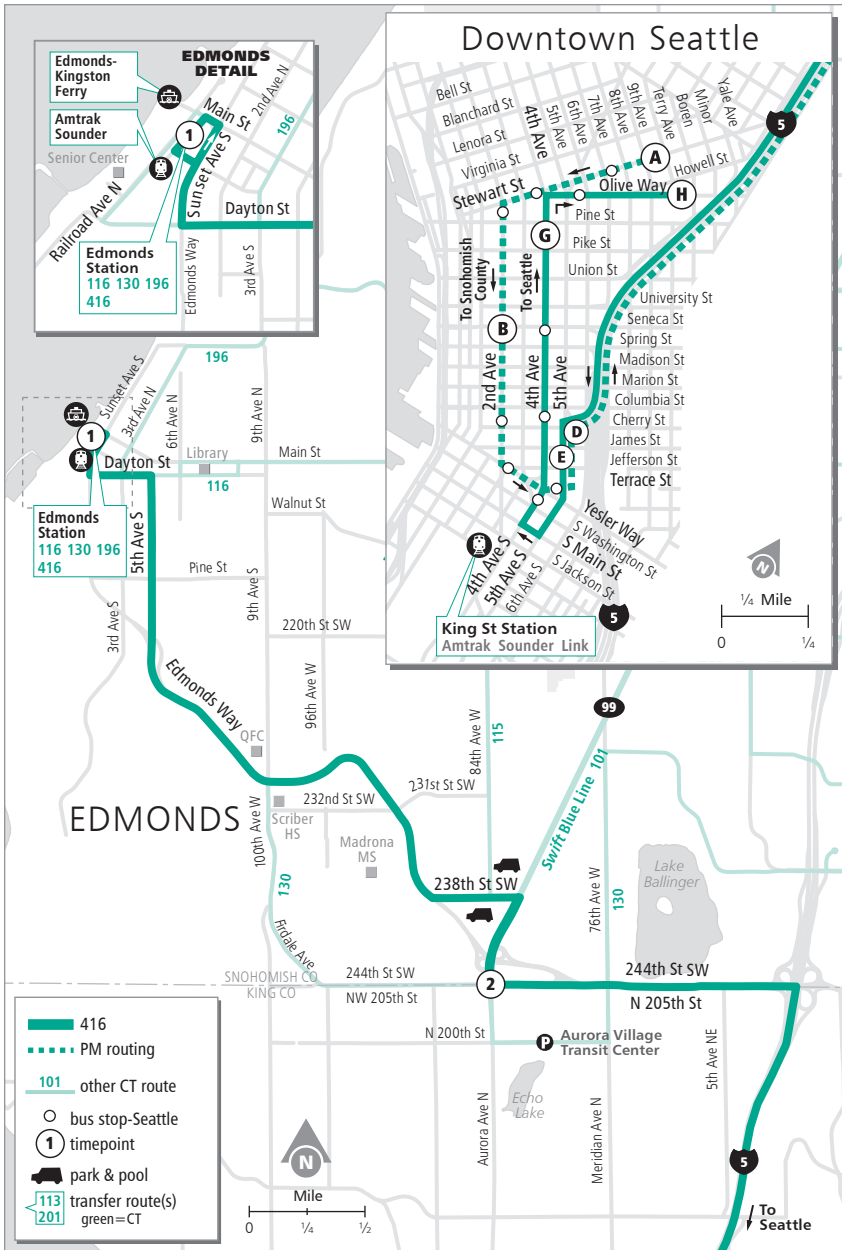

Route 416

Edmonds – Downtown Seattle

❄️ When snow/ice impact bus service, see page 232 for snow route maps.

Route 416

Weekdays

To Downtown Seattle

Edmonds Station Bay 2	N 205th St & Aurora Ave N	5th Ave & Jefferson St	4th Ave & Pine St	Olive Way & Terry Ave
1	2	E	G	H
5:45	6:00	6:22 E	6:31 E	6:38 E
6:15	6:30	6:56 E	7:06 E	7:13 E
6:34	6:52	7:18 E	7:28 E	7:36 E
6:55	7:13	7:45 E	7:55 E	8:03 E
7:42	8:02	8:34 E	8:44 E	8:52 E

Weekdays

To Edmonds

Stewart St & 9th Ave	2nd Ave & Seneca St	5th Ave & James St	N 205th St & Aurora Ave N	Edmonds Station
A	B	D	2	1
3:40	3:47	3:56	4:28 E	4:49 E
4:10	4:17	4:27	5:01 E	5:23 E
4:40	4:49	4:59	5:32 E	5:54 E
5:13	5:22	5:30	6:03 E	6:26 E
5:40	5:49	5:57	6:26 E	6:49 E

This route may not operate on holidays. See inside front cover.

E - Estimated time: Bus may leave earlier than shown

Bold - PM trip