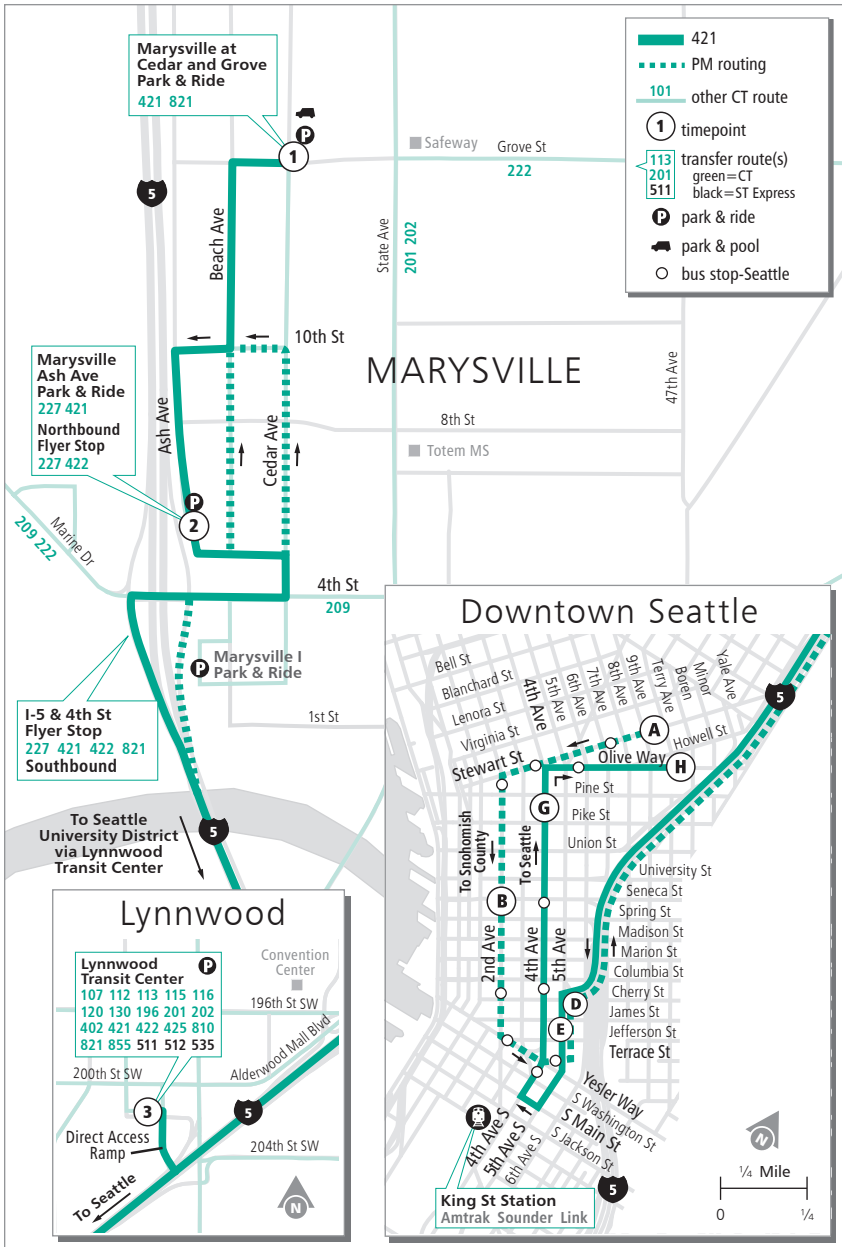

Route 421

Marysville – Downtown Seattle

❄ When snow/ice impact bus service, see page 232 for snow route maps.

Route 421

Weekdays

To Downtown Seattle

Marysville at
Cedar and
Grove Park &
Ride Bay 2

Marysville
Ash Ave
Park & Ride

Lynnwood
Transit Center
Bay D4

5th Ave &
Jefferson St

4th Ave &
Pine St

Olive Way &
Terry Ave

1

2

3

E

Weekdays

To Marysville

Stewart St &
9th Ave

2nd Ave &
Seneca St

5th Ave &
James St

Lynnwood
Transit Center
Bay A2

Marysville
Ash Ave
Park & Ride

Marysville at
Cedar and
Grove Park &
Ride

This route may not operate on holidays. See inside front cover.

E - Estimated time: Bus may leave earlier than shown

Bold - PM trip