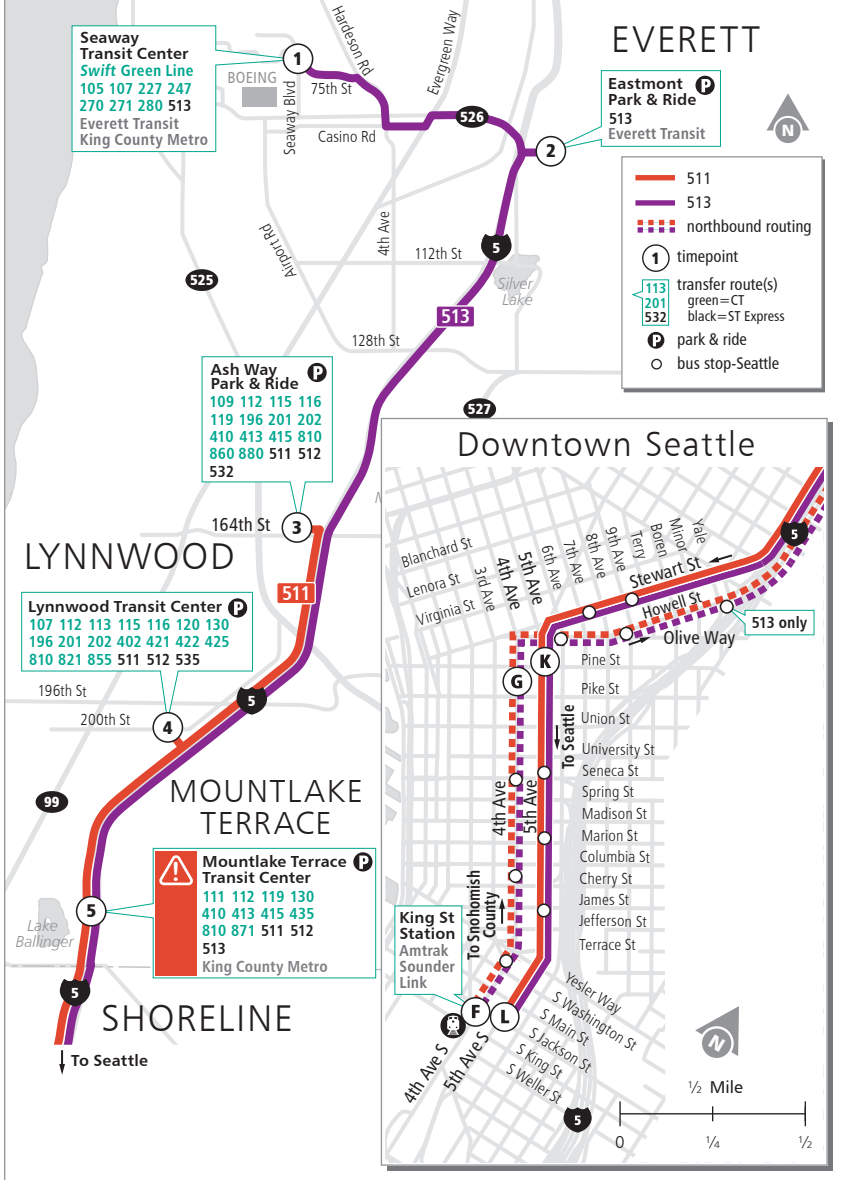

Route 511/513 ST Express

Ash Way P&R – Downtown Seattle
Seaway Transit Center – Downtown Seattle

⚠️ In summer 2020, this route will stop serving the Mountlake Terrace Freeway Station for several months.

❄️ When snow/ice impact bus service, see page 232 for snow route maps.

Route 511/513 ST Express

In summer 2020, this route will stop serving the Mountlake Terrace Freeway Station for several months. See the inside front cover for more information.

Weekdays

To Downtown Seattle

	Seaway Transit Center Bay 11	Eastmont Park & Ride	Ash Way Park & Ride Bay 2	Lynnwood Transit Center Bay D3	Mountlake Terrace Freeway Station Bay 6	5th Ave & Pine St	5th Ave S & S Jackson St
Route	1	2	3	4	5	K	L
511	:	:	4:21	4:28	4:33 E	4:56 E	5:02 E
511	:	:	4:41	4:48	4:53 E	5:16 E	5:22 E
511	:	:	5:01	5:08	5:13 E	5:36 E	5:43 E
513	4:58	5:10	:	:	5:27 E	5:51 E	5:58 E
511	:	:	5:21	5:28	5:33 E	5:56 E	6:03 E
511	:	:	5:41	5:48	5:53 E	6:20 E	6:28 E
513	5:28	5:40	:	:	5:57 E	6:26 E	6:34 E
511	:	:	5:56	6:04	6:09 E	6:38 E	6:46 E
511	:	:	6:11	6:20	6:25 E	6:54 E	7:03 E
513	6:00	6:12	:	:	6:36 E	7:06 E	7:16 E
511	:	:	6:26	6:35	6:43 E	7:12 E	7:22 E
513	6:15	6:27	:	:	6:53 E	7:24 E	7:34 E
511	:	:	6:40	6:49	6:57 E	7:27 E	7:37 E
513	6:30	6:42	:	:	7:08 E	7:43 E	7:53 E
511	:	:	6:55	7:04	7:12 E	7:45 E	7:55 E
513	6:45	6:57	:	:	7:22 E	8:01 E	8:16 E
511	:	:	7:10	7:20	7:27 E	8:04 E	8:19 E
513	7:00	7:12	:	:	7:36 E	8:18 E	8:33 E
511	:	:	7:25	7:35	7:42 E	8:22 E	8:37 E
511	:	:	7:39	7:48	7:55 E	8:37 E	8:52 E
513	7:23	7:35	:	:	7:56 E	8:40 E	8:55 E
511	:	:	7:54	8:02	8:09 E	8:49 E	9:04 E
513	7:42	7:54	:	:	8:15 E	8:55 E	9:09 E
511	:	:	8:09	8:17	8:22 E	9:01 E	9:15 E
513	8:02	8:14	:	:	8:32 E	9:10 E	9:24 E
511	:	:	8:25	8:33	8:38 E	9:15 E	9:29 E
511	:	:	8:40	8:47	8:52 E	9:28 E	9:39 E
513	8:24	8:36	:	:	8:53 E	9:30 E	9:41 E
511	:	:	8:55	9:02	9:07 E	9:43 E	9:54 E