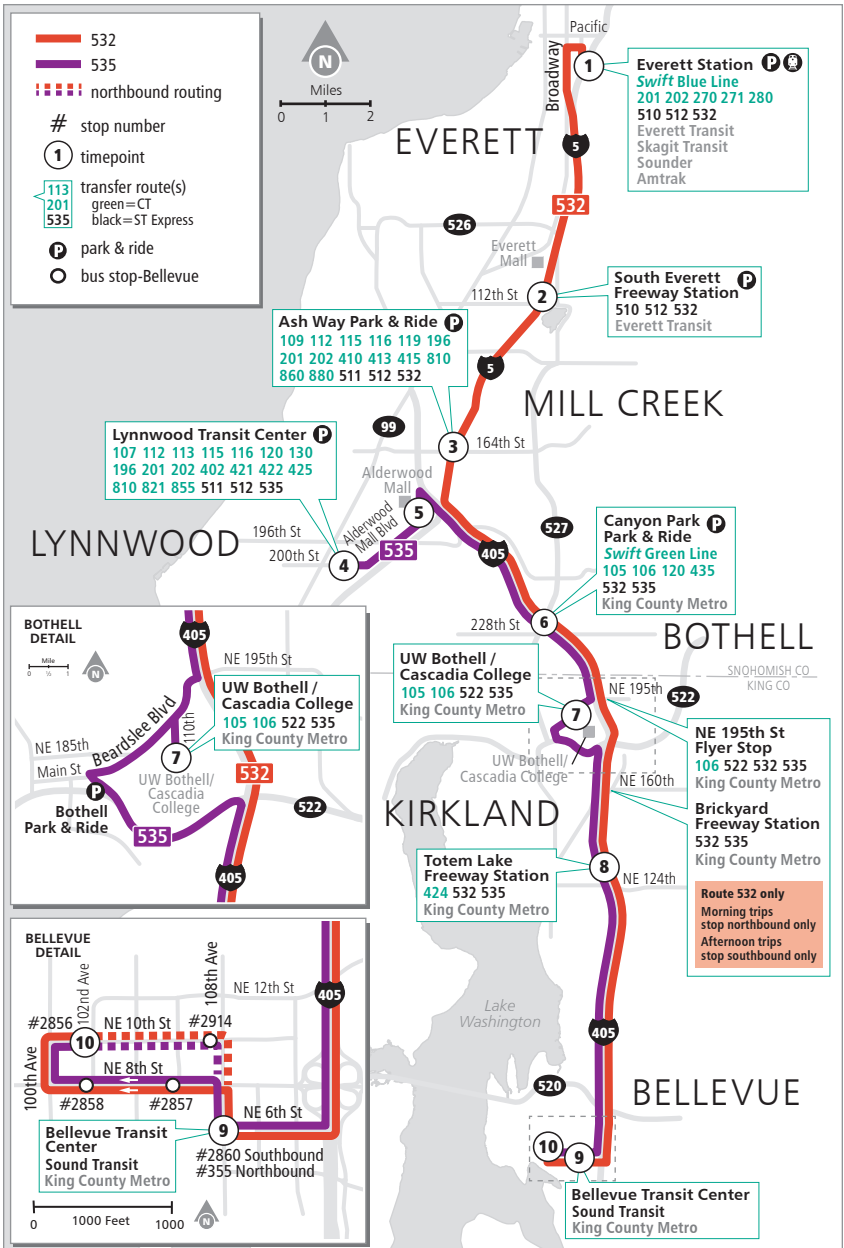

Route 532/535 ST Express

Everett – Bellevue
Lynnwood – Bellevue

☼ When snow/ice impact bus service, see page 232 for snow route maps.

Route 532/535 ST Express

Weekdays

To Bellevue Transit Center

	South Everett Freeway Station Bay 2	Ash Way Park & Ride Bay 2	Lynnwood Transit Center Bay D1	Alderwood Mall Pkwy & 184th St SW	Canyon Park & Ride Bay 4	UW Bothell & Cascadia College	Totem Lake Freeway Station	Bellevue Transit Center Bay 8	NE 10th St & 102nd Ave NE	
Route	1	2	3	4	5	6	7	8	10	
532	4:30	4:39	4:48	:	:	4:56 E	:	5:03 E	5:14 E	5:20 E
535	:	:	:	4:48	4:52 E	5:00 E	5:06	5:17 E	5:28 E	5:34 E
532	5:00	5:09	5:20	:	:	5:28 E	:	5:36 E	5:47 E	5:53 E
535	:	:	:	5:18	5:22 E	5:32 E	5:38	5:49 E	6:00 E	6:06 E
532	5:20	5:29	5:41	:	:	5:53 E	:	6:01 E	6:14 E	6:20 E
535	:	:	:	5:48	5:52 E	6:03 E	6:10	6:21 E	6:34 E	6:40 E
532	5:35	5:45	5:57	:	:	6:09 E	:	6:19 E	6:32 E	6:38 E
532	5:45	5:55	6:07	:	:	6:19 E	:	6:29 E	6:42 E	6:48 E
532	5:55	6:05	6:17	:	:	6:29 E	:	6:39 E	6:54 E	7:00 E
535	:	:	:	6:18	6:22 E	6:33 E	6:40	6:53 E	7:08 E	7:15 E
532	6:05	6:15	6:27	:	:	6:39 E	:	6:49 E	7:05 E	7:12 E
532	6:15	6:25	6:37	:	:	6:49 E	:	7:00 E	7:17 E	7:24 E
532	6:25	6:35	6:47	:	:	6:59 E	:	7:11 E	7:28 E	7:35 E
535	:	:	:	6:48	6:52 E	7:04 E	7:12	7:26 E	7:43 E	7:50 E
532	6:35	6:45	6:57	:	:	7:09 E	:	7:21 E	7:38 E	7:45 E
532	6:45	6:55	7:07	:	:	7:19 E	:	7:31 E	7:49 E	7:56 E
532	6:55	7:05	7:17	:	:	7:29 E	:	7:39 E	7:57 E	8:04 E
535	:	:	:	7:18	7:23 E	7:35 E	7:43	7:57 E	8:15 E	8:22 E
532	7:05	7:15	7:27	:	:	7:39 E	:	7:49 E	8:07 E	8:14 E
532	7:25	7:35	7:46	:	:	7:58 E	:	8:08 E	8:26 E	8:33 E
535	:	:	:	7:48	7:53 E	8:05 E	8:13	8:27 E	8:45 E	8:52 E
532	7:55	8:05	8:16	:	:	8:28 E	:	8:38 E	8:56 E	9:03 E
535	:	:	:	8:18	8:23 E	8:34 E	8:42	8:55 E	9:10 E	9:18 E
532	8:25	8:35	8:46	:	:	8:58 E	:	9:08 E	9:23 E	9:31 E
535	:	:	:	8:48	8:53 E	9:03 E	9:11	9:24 E	9:38 E	9:46 E
535	:	:	:	9:18	9:23 E	9:33 E	9:41	9:54 E	10:07 E	10:15 E
535	:	:	:	9:48	9:53 E	10:03 E	10:11	10:23 E	10:36 E	10:44 E
535	:	:	:	10:18	10:24 E	10:34 E	10:41	10:52 E	11:04 E	11:12 E
535	:	:	:	10:48	10:54 E	11:04 E	11:11	11:22 E	11:34 E	11:42 E
535	:	:	:	11:18	11:24 E	11:34 E	11:41	11:52 E	12:04 E	12:12 E
535	:	:	:	11:48	11:54 E	12:04 E	12:11	12:22 E	12:34 E	12:42 E
535	:	:	:	12:18	12:24 E	12:34 E	12:41	12:52 E	1:04 E	1:12 E
535	:	:	:	12:48	12:54 E	1:04 E	1:11	1:22 E	1:35 E	1:43 E
535	:	:	:	1:18	1:25 E	1:35 E	1:42	1:53 E	2:06 E	2:14 E
535	:	:	:	1:48	1:55 E	2:05 E	2:12	2:23 E	2:36 E	2:44 E
535	:	:	:	2:18	2:25 E	2:35 E	2:42	2:54 E	3:09 E	3:17 E
535	:	:	:	2:48	2:55 E	3:05 E	3:12	3:24 E	3:39 E	3:47 E
535	:	:	:	3:18	3:25 E	3:35 E	3:42	3:54 E	4:10 E	4:19 E
535	:	:	:	3:48	3:55 E	4:06 E	4:15	4:27 E	4:43 E	4:52 E
532	3:58	4:08	4:19	:	:	4:30 E	:	4:41 E	4:57 E	5:05 E
535	:	:	:	4:18	4:25 E	4:36 E	4:45	4:57 E	5:13 E	5:21 E
532	4:27	4:37	4:48	:	:	5:01 E	:	5:12 E	5:30 E	5:38 E

– ST Express Route 532/535 continued on next page –