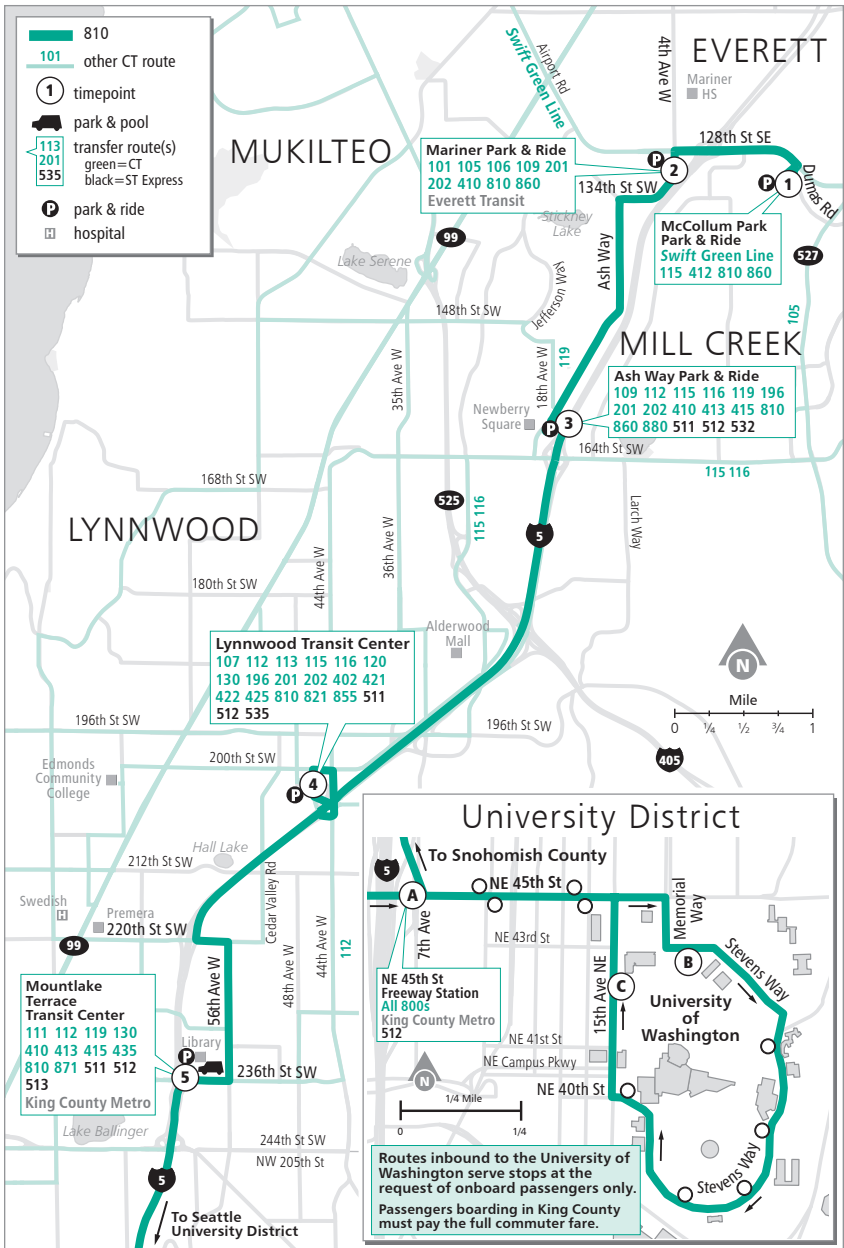

# Route 810

## McCullum Park Park & Ride – University District

❄️ When snow/ice impact bus service, see page 232 for snow route maps.

# Route 810

**Weekdays**

**To University District**

McCollum Park Park & Ride Bay 2	Mariner Park & Ride Bay 4	Ash Way Park & Ride Bay 3	Lynnwood Transit Center Bay A2	Mountlake Terrace Transit Center Bay 2	NE 45th Freeway Station	E Stevens Way NE & Memorial Way	15th Ave NE & NE 42nd St
<b>1</b>	<b>2</b>	<b>3</b>	<b>4</b>	<b>5</b>	<b>A</b>	<b>B</b>	<b>C</b>
8:48	8:54	9:01	9:08	9:21	9:38 E	9:45 E	9:54 E
9:22	9:28	9:35	9:42	9:55	10:10 E	10:16 E	10:25 E
9:51	9:57	10:04	10:11	10:24	10:39 E	10:45 E	10:54 E
10:15	10:21	10:28	10:35	10:47	11:02 E	11:08 E	11:17 E
10:45	10:51	10:58	11:05	11:17	11:32 E	11:38 E	11:47 E

**Weekdays**

**To McCollum Park Park & Ride**

E Stevens Way NE & Memorial Way	15th Ave NE & NE 42nd St	NE 45th Freeway Station	Mountlake Terrace Transit Center Bay 2	Lynnwood Transit Center Bay A2	Ash Way Park & Ride Bay 4	Mariner Park & Ride Bay 2	McCollum Park Park & Ride
<b>B</b>	<b>C</b>	<b>A</b>	<b>5</b>	<b>4</b>	<b>3</b>	<b>2</b>	<b>1</b>
<b>6:00</b>	<b>6:09</b>	<b>6:17 E</b>	<b>6:35 E</b>	<b>6:46 E</b>	<b>6:52 E</b>	<b>6:57 E</b>	<b>7:01 E</b>
<b>6:20</b>	<b>6:29</b>	<b>6:37 E</b>	<b>6:52 E</b>	<b>7:03 E</b>	<b>7:09 E</b>	<b>7:14 E</b>	<b>7:18 E</b>
<b>6:45</b>	<b>6:53</b>	<b>6:59 E</b>	<b>7:14 E</b>	<b>7:23 E</b>	<b>7:29 E</b>	<b>7:34 E</b>	<b>7:38 E</b>
<b>7:15</b>	<b>7:23</b>	<b>7:29 E</b>	<b>7:44 E</b>	<b>7:53 E</b>	<b>7:59 E</b>	<b>8:04 E</b>	<b>8:08 E</b>
<b>8:15</b>	<b>8:23</b>	<b>8:29 E</b>	<b>8:44 E</b>	<b>8:53 E</b>	<b>8:59 E</b>	<b>9:04 E</b>	<b>9:08 E</b>