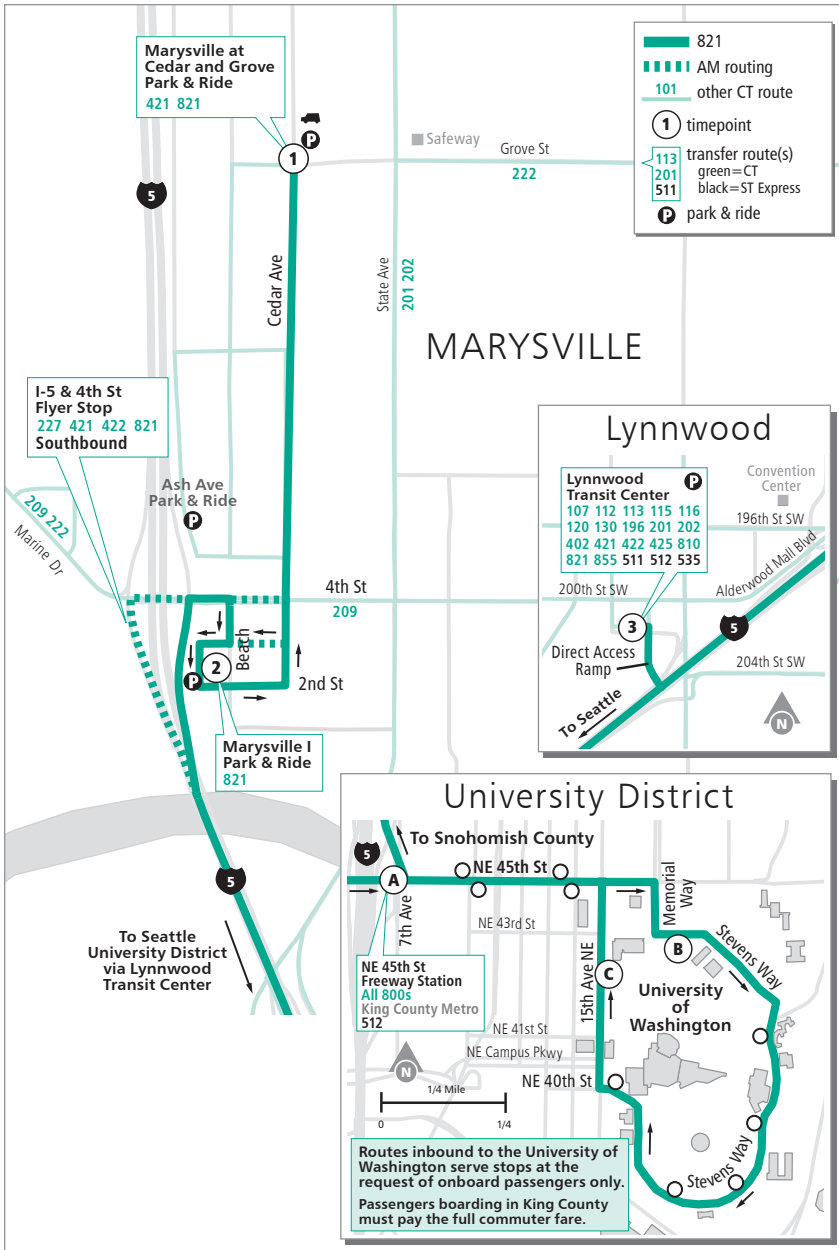

Route 821

Marysville – University District

❄ When snow/ice impact bus service, see page 232 for snow route maps.

Route 821

Weekdays

To University District

Marysville at Cedar and Grove Park & Ride Bay 1	Marysville I Park & Ride	Lynnwood Transit Center Bay A2	NE 45th Freeway Station	E Stevens Way NE & Memorial Way	15th Ave NE & NE 42nd St
1	2	3	A	B	C
5:23	5:26	5:54 E	6:11 E	6:16 E	6:25 E
6:21	6:24	6:57 E	7:25 E	7:33 E	7:42 E
6:36	6:39	7:12 E	7:45 E	7:54 E	8:03 E
6:59	7:02	7:36 E	8:11 E	8:20 E	8:29 E

Weekdays

To Marysville

E Stevens Way NE & Memorial Way	15th Ave NE & NE 42nd St	NE 45th Freeway Station	Lynnwood Transit Center Bay A2	Marysville I Park & Ride	Marysville at Cedar and Grove Park & Ride
B	C	A	3	2	1
3:40	3:49	3:58 E	4:27 E	5:02 E	5:05 E
4:40	4:49	4:58 E	5:27 E	5:57 E	6:01 E
5:10	5:19	5:28 E	5:56 E	6:26 E	6:30 E

This route may not operate on holidays. See inside front cover.

E - Estimated time: Bus may leave earlier than shown

Bold - PM trip