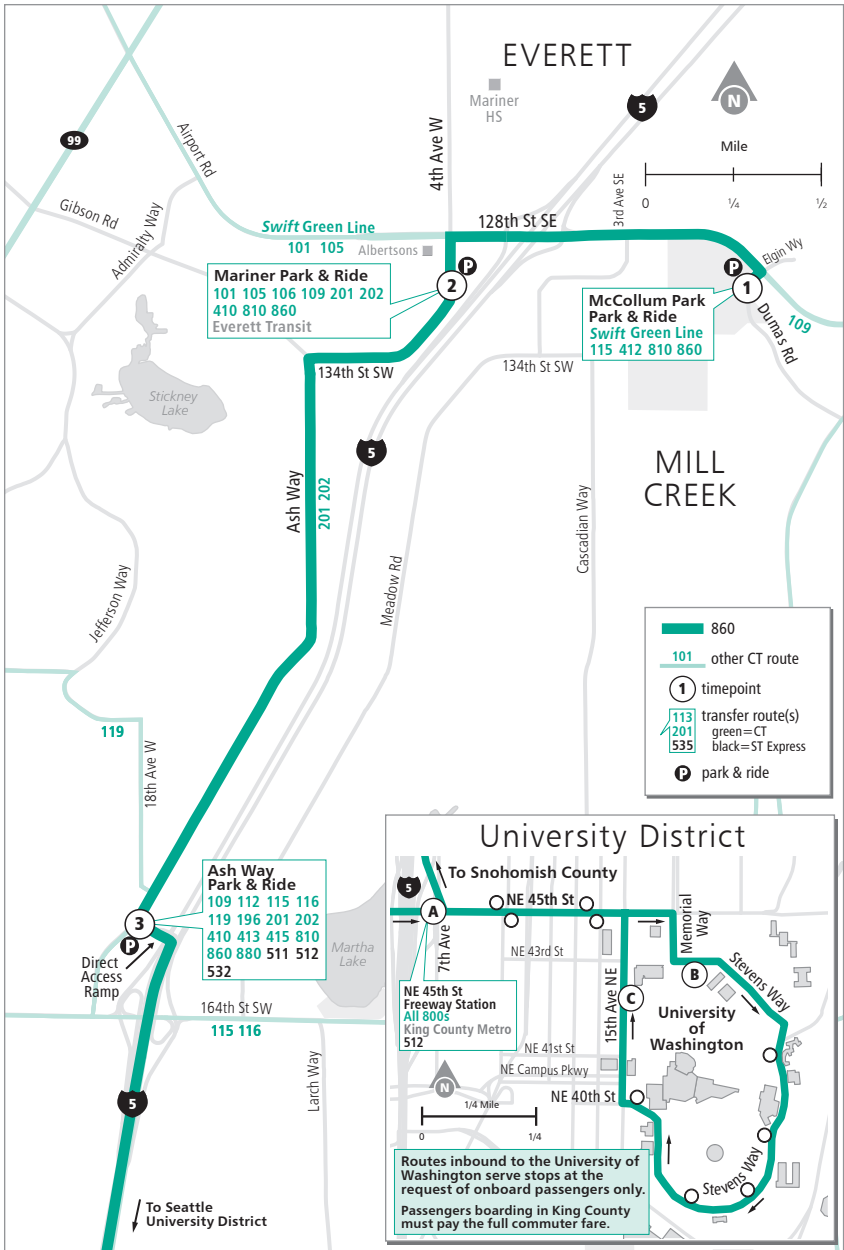

Route 860

McCullum Park Park & Ride – University District

❄ When snow/ice impact bus service, see page 232 for snow route maps.