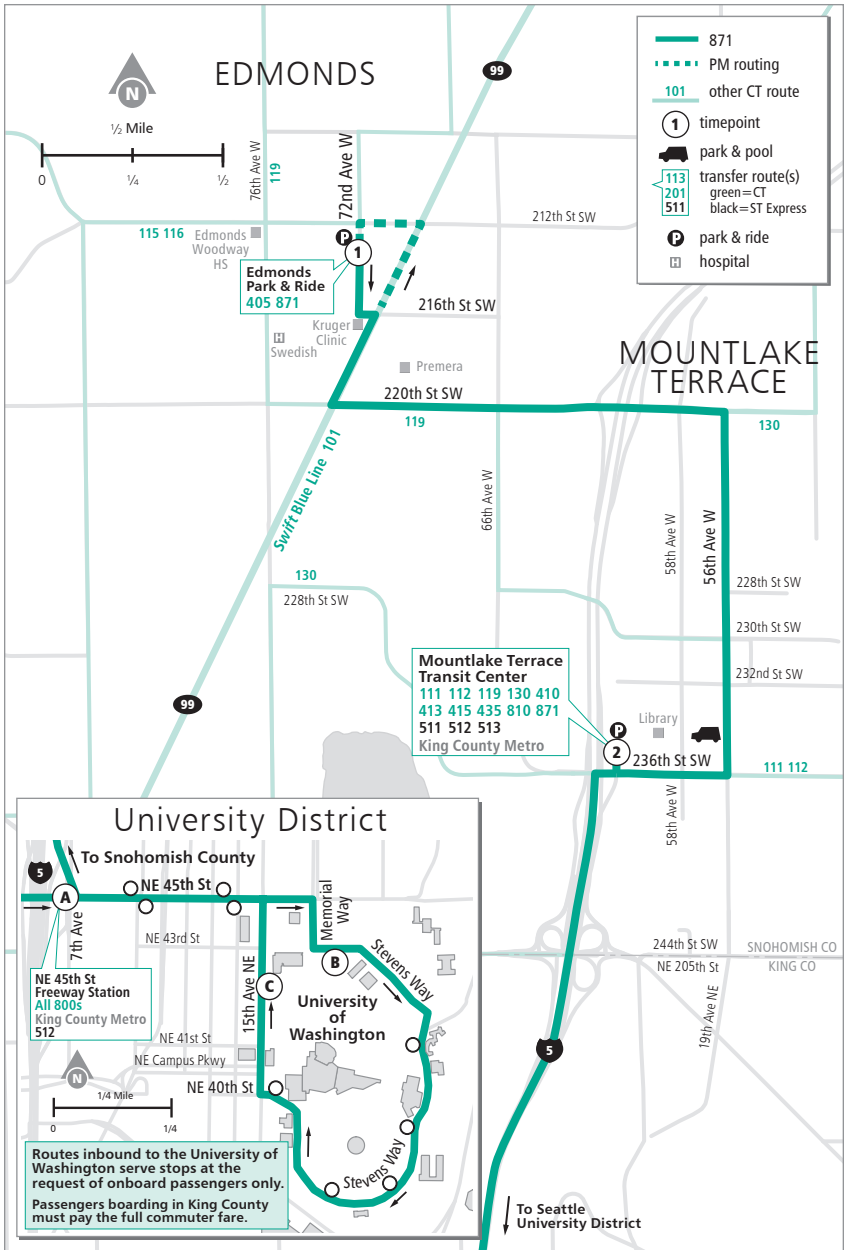

# Route 871

## Edmonds Park & Ride – University District

❄ When snow/ice impact bus service, see page 232 for snow route maps.

## To University District

Edmonds Park & Ride Bay 1	Mountlake Terrace Transit Center Bay 2	NE 45th Freeway Station	E Stevens Way NE & Memorial Way	15th Ave NE & NE 42nd St
<b>1</b>	<b>2</b>	<b>A</b>	<b>B</b>	<b>C</b>
5:40	5:54	6:10 E	6:15 E	6:24 E
6:04	6:18	6:36 E	6:41 E	6:50 E
6:24	6:39	6:59 E	7:04 E	7:13 E
6:40	6:56	7:18 E	7:25 E	7:34 E
6:56	7:12	7:36 E	7:45 E	7:54 E
7:06	7:22	7:51 E	8:00 E	8:09 E
7:22	7:38	8:08 E	8:17 E	8:26 E
7:43	7:59	8:29 E	8:38 E	8:47 E
8:12	8:26	8:49 E	8:58 E	9:07 E
8:31	8:45	9:05 E	9:14 E	9:23 E
9:33	9:47	10:03 E	10:09 E	10:18 E