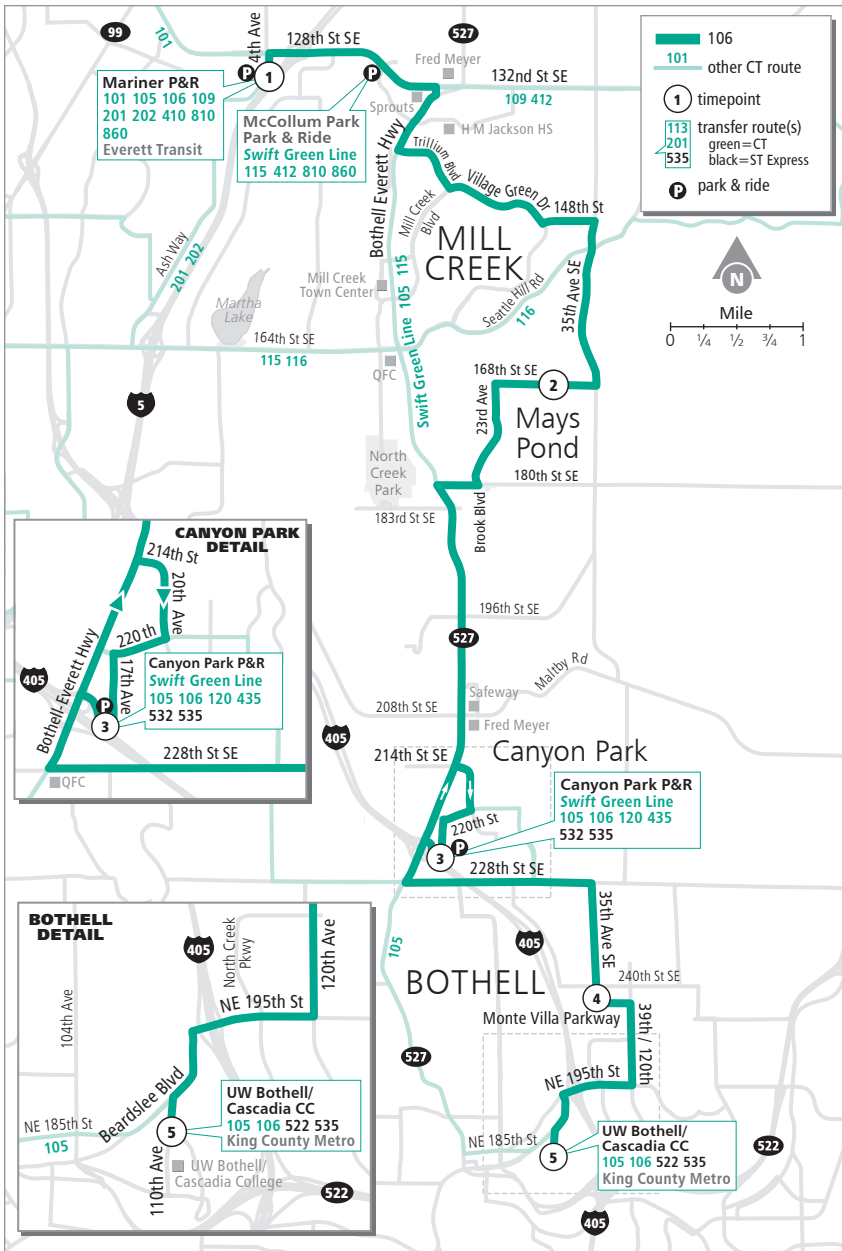

Route 106

Mariner Park & Ride – Bothell

❄ When snow/ice impact bus service, see page 224 for snow route maps.

Route 106

Weekdays

To Bothell

Mariner Park & Ride Bay 1	168th St SE & 30th Dr SE	Canyon Park Park & Ride Bay 2	Monte Villa Pkwy & 35th Ave SE	UW Bothell & Cascadia College
1	2	3	4	5
6:05	6:19	6:37	6:45	6:57
7:08	7:24	7:47	7:58	8:11
7:34	7:51	8:10	8:24	8:37
4:29	4:47	5:04	5:18	5:31
5:45	6:03	6:21	6:30	6:43

Weekdays

To Mariner Park & Ride

UW Bothell & Cascadia College	Monte Villa Pkwy & 35th Ave SE	Canyon Park Park & Ride Bay 2	168th St SE & 30th Dr SE	Mariner Park & Ride
5	4	3	2	1
6:12	6:17	6:26	6:37	7:00
7:10	7:16	7:25	7:38	8:04
4:19	4:26	4:39	5:02	5:28
5:21	5:28	5:41	6:01	6:26
6:26	6:31	6:41	7:00	7:23

Bold - PM trip