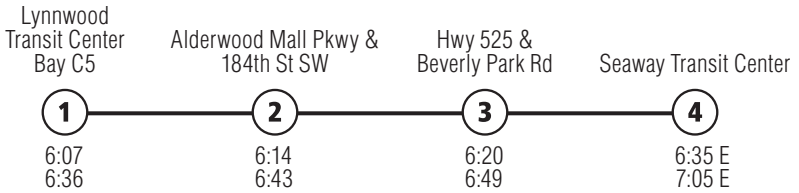

Route 107

Lynnwood Transit Center – Seaway Transit Center

❄ When snow/ice impact bus service, see page 224 for snow route maps.

Route 107

Weekdays

To Seaway Transit Center

Weekdays

To Lynnwood Transit Center

E - Estimated time: Bus may leave earlier than shown

Bold - PM trip