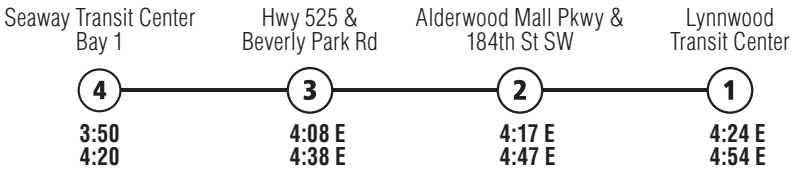

Route 107

Lynnwood Transit Center – Seaway Transit Center

❄ When snow/ice impact bus service, see page 224 for snow route maps.

Route 107

Weekdays

To Seaway Transit Center

Weekdays

To Lynnwood Transit Center

E - Estimated time: Bus may leave earlier than shown

Bold - PM trip