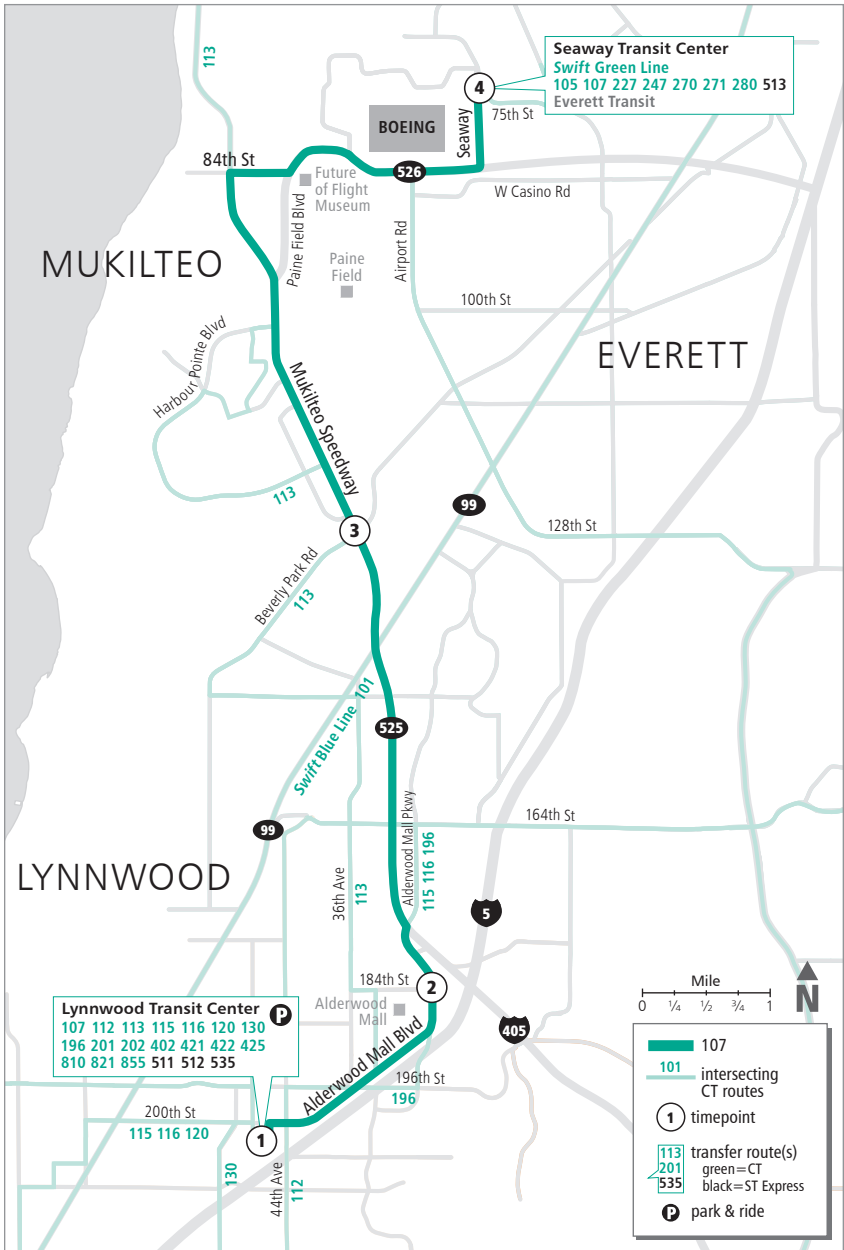

Route 107

Lynnwood Transit Center – Seaway Transit Center

❄ When snow/ice impact bus service, see page 224 for snow route maps.

Route 107

Weekdays

To Seaway Transit Center

Weekdays

To Lynnwood Transit Center

E - Estimated time: Bus may leave earlier than shown

Bold - PM trip