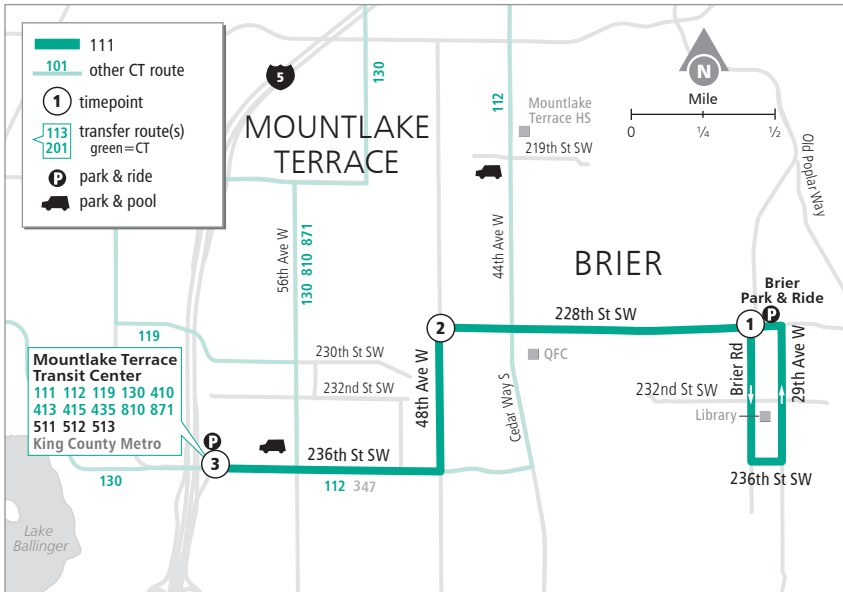

# Route 111

## Brier – Mountlake Terrace

### Weekdays To Mountlake Terrace

Brier Rd & 228th PI SW	228th St SW & 48th Ave W	Mountlake Terrace Transit Center
<b>1</b>	<b>2</b>	<b>3</b>
6:22 6:52	6:30 7:00	6:35 7:05

### Weekdays To Brier

Mountlake Terrace Transit Center	228th St SW & 48th Ave W	228th St SW & 29th Ave W
<b>3</b>	<b>2</b>	<b>1</b>
4:40 5:40	4:44 5:44	4:54 5:54

❄ When snow/ice impact bus service, see page 224 for snow route maps.