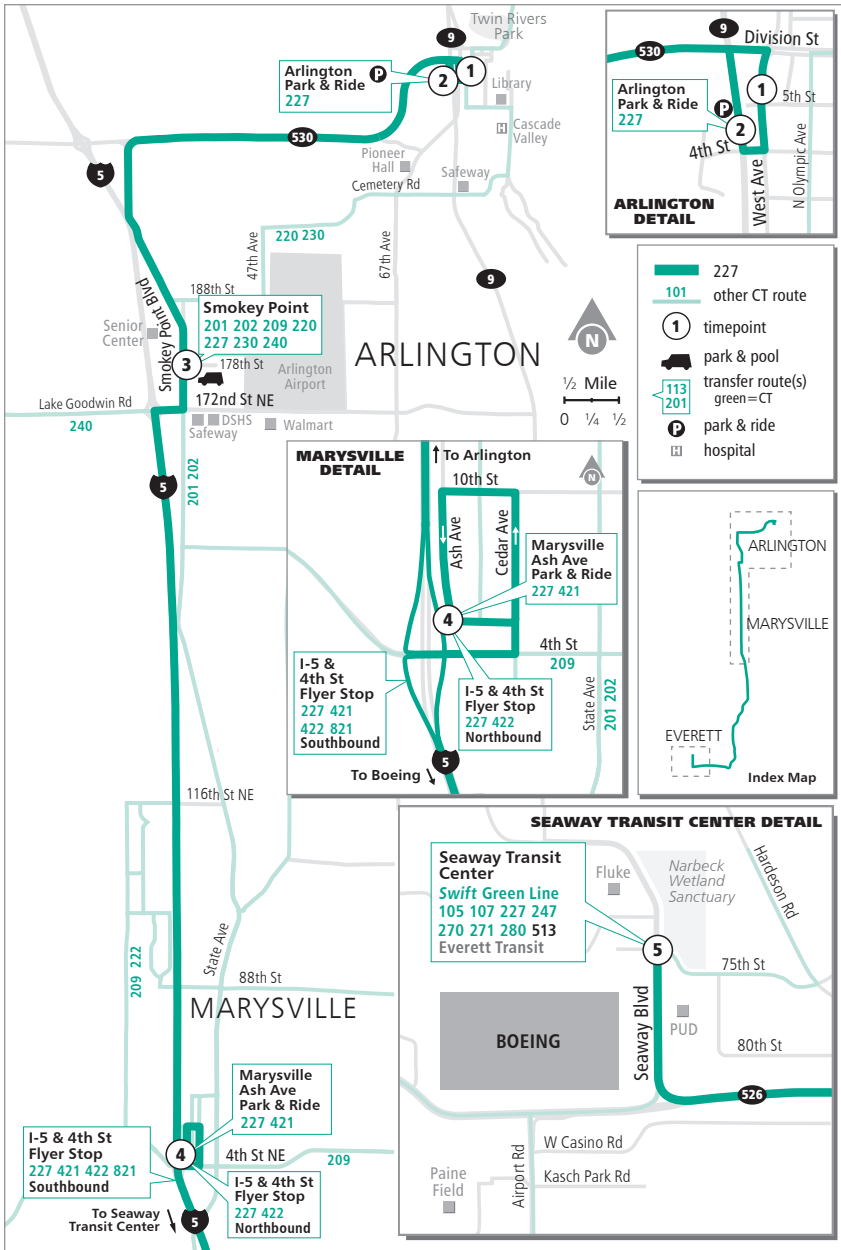

Route 227

Arlington – Seaway Transit Center

❄ When snow/ice impact bus service, see page 224 for snow route maps.

Route 227

Weekdays

To Seaway Transit Center

Arlington Park & Ride	Smokey Point Community Church	Marysville Ash Ave Park & Ride	Seaway Transit Center
2	3	4	5
4:08 4:51	4:19 5:02	4:32 5:15	4:55 E 5:40 E

Weekdays

To Arlington

Seaway Transit Center Bay 2	I-5 & 4th St Flyer Stop	Smokey Point Community Church	Arlington Park & Ride	West Ave & W 5th St
5	4	3	2	1
2:55 3:55	3:25 E 4:25 E	3:38 E 4:38 E	3:47 E 4:47 E	3:48 E 4:48 E

E - Estimated time: Bus may leave earlier than shown

Bold - PM trip