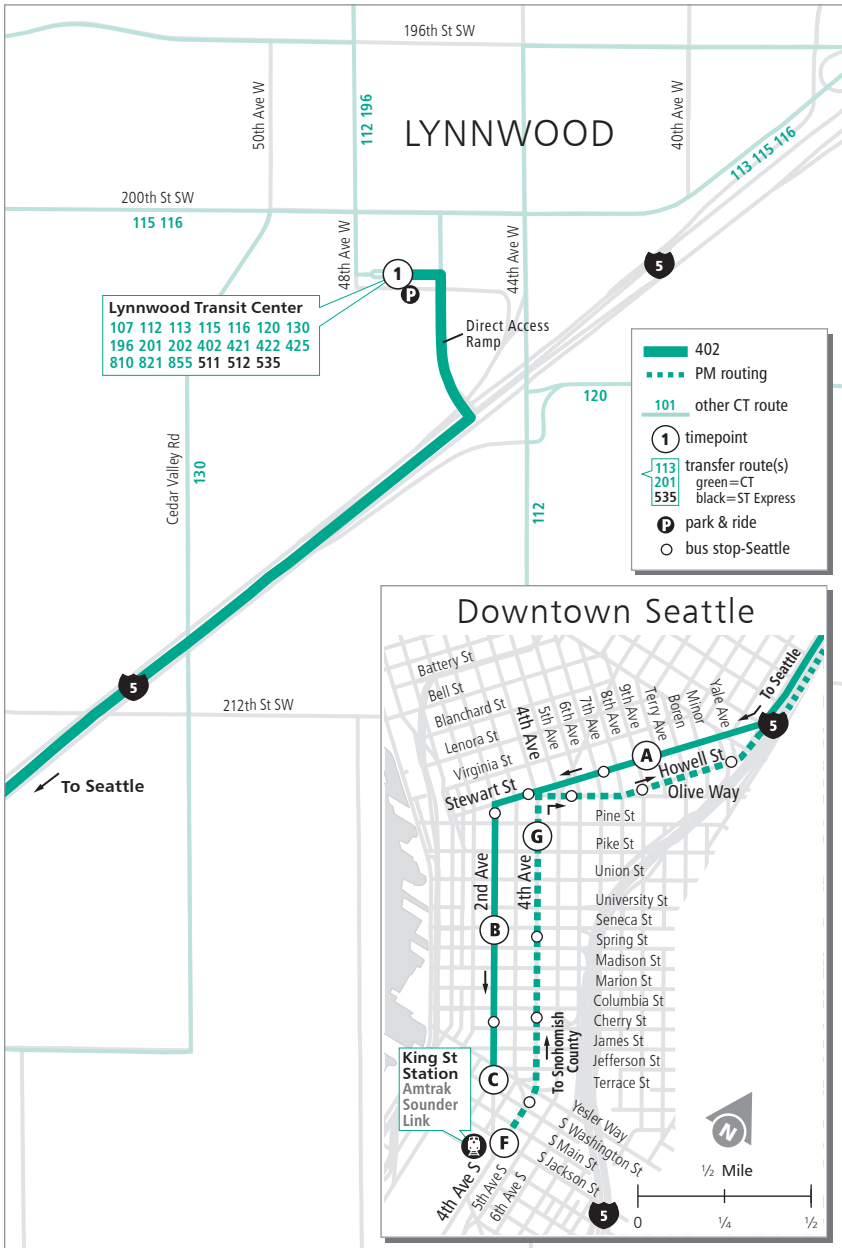

Route 402

Lynnwood Transit Center – Downtown Seattle

❄ When snow/ice impact bus service, see page 224 for snow route maps.

Route 402

Weekdays To Downtown Seattle

Lynnwood Transit Center Bay D5	Stewart St & 9th Ave	2nd Ave & Seneca St	2nd Ave Ext S & Yesler Way
1	A	B	C
5:16	5:38 E	5:45 E	5:47 E
5:40	6:03 E	6:11 E	6:13 E
6:00	6:27 E	6:35 E	6:37 E
6:15	6:43 E	6:51 E	6:53 E
6:25	6:53 E	7:01 E	7:04 E
6:36	7:06 E	7:14 E	7:17 E
6:47	7:18 E	7:26 E	7:29 E
6:55	7:29 E	7:37 E	7:41 E
7:02	7:37 E	7:45 E	7:49 E
7:18	7:58 E	8:06 E	8:11 E
7:35	8:19 E	8:27 E	8:32 E
8:06	8:46 E	8:54 E	8:59 E
8:27	9:05 E	9:12 E	9:15 E

Weekdays To Lynnwood

4th Ave S & S Jackson St	4th Ave & Pine St	Lynnwood Transit Center
F	G	1
2:24	2:30	3:00 E
2:54	3:00	3:30 E
3:21	3:27	4:02 E
3:35	3:41	4:19 E
3:46	3:52	4:31 E
4:00	4:07	4:47 E
4:14	4:21	5:04 E
4:27	4:35	5:20 E
4:45	4:53	5:37 E
4:58	5:07	5:51 E
5:13	5:22	6:04 E
5:34	5:41	6:21 E
6:04	6:10	6:44 E
6:35	6:41	7:11 E

This route may not operate on holidays. See inside front cover.

E - Estimated time: Bus may leave earlier than shown

Bold - PM trip