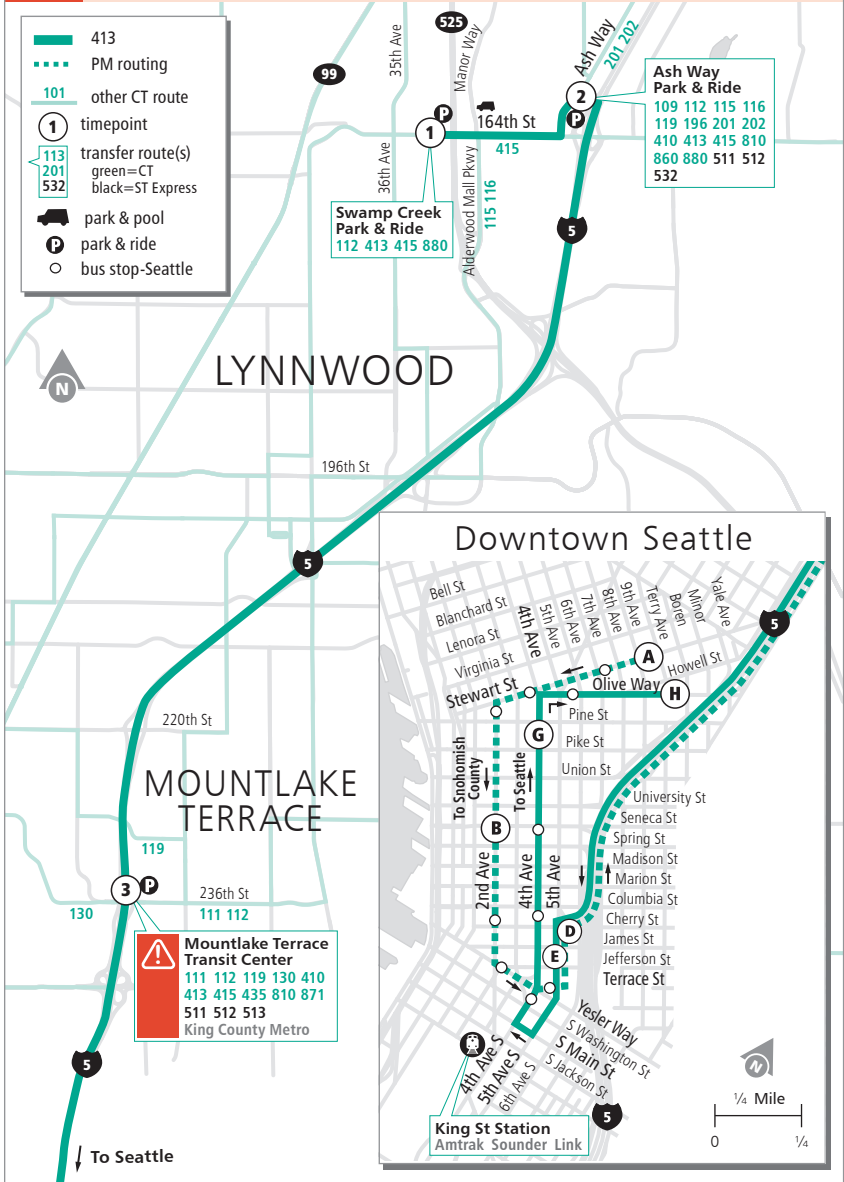

Route 413

Swamp Creek Park & Ride – Downtown Seattle

⚠️ The Mountlake Terrace Freeway Station is expected to reopen in late 2020.

❄️ When snow/ice impact bus service, see page 224 for snow route maps.