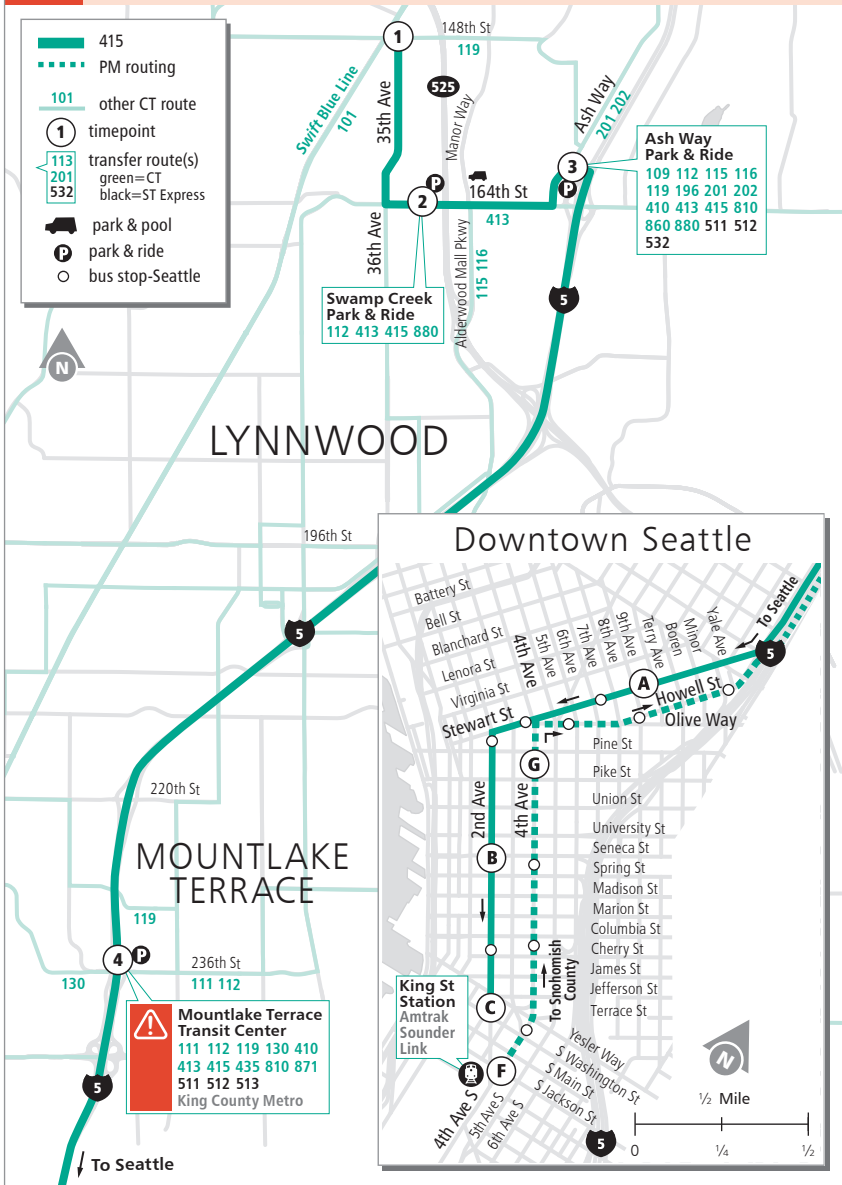

Route 415

North Lynnwood – Downtown Seattle

The Mountlake Terrace Freeway Station is expected to reopen in late 2020.

❄ When snow/ice impact bus service, see page 224 for snow route maps.

The Mountlake Terrace Freeway Station is expected to reopen in late 2020. See the inside front cover of this book for more information.

Route 415

Weekdays

To Downtown Seattle

35th Ave W & 148th St SW	Swamp Creek Park & Ride Bay 2	Ash Way Park & Ride Bay 1	Mountlake Terrace Fwy Station Bay 6	Stewart St & 9th Ave	2nd Ave & Seneca St	2nd Ave Ext S & Yesler Way
1	2	3	4	A	B	C
5:19	5:24	5:30	5:42 E	6:03 E	6:11 E	6:13 E
5:38	5:43	5:49	6:01 E	6:26 E	6:34 E	6:36 E
6:00	6:05	6:13	6:28 E	6:54 E	7:02 E	7:05 E
6:15	6:20	6:28	6:47 E	7:17 E	7:25 E	7:28 E
6:28	6:33	6:41	7:01 E	7:33 E	7:41 E	7:45 E
6:41	6:46	6:54	7:14 E	7:47 E	7:55 E	7:59 E
6:54	6:59	7:06	7:26 E	8:05 E	8:13 E	8:20 E
7:15	7:20	7:27	7:47 E	8:27 E	8:35 E	8:40 E
7:46	7:51	7:58	8:11 E	8:52 E	9:00 E	9:03 E
8:33	8:38	8:44	8:54 E	9:28 E	9:35 E	9:38 E

Weekdays

To North Lynnwood

4th Ave S & S Jackson St	4th Ave & Pine St	Mountlake Terrace Fwy Station Bay 7	Ash Way Park & Ride Bay 1	Swamp Creek Park & Ride Bay 1	35th Ave W & 148th St SW
F	G	4	3	2	1
2:30	2:36	3:02 E	3:12 E	3:17 E	3:22 E
2:55	3:01	3:27 E	3:37 E	3:42 E	3:47 E
3:15	3:21	3:51 E	4:01 E	4:07 E	4:13 E
3:35	3:41	4:16 E	4:26 E	4:32 E	4:38 E
3:55	4:01	4:37 E	4:49 E	4:55 E	5:01 E
4:09	4:16	4:53 E	5:04 E	5:10 E	5:17 E
4:24	4:31	5:09 E	5:21 E	5:27 E	5:34 E
4:40	4:48	5:27 E	5:38 E	5:44 E	5:51 E
4:52	5:00	5:40 E	5:51 E	5:57 E	6:03 E
5:05	5:14	5:52 E	6:03 E	6:08 E	6:13 E
5:36	5:43	6:17 E	6:27 E	6:32 E	6:37 E

This route may not operate on holidays. See inside front cover.

E - Estimated time: Bus may leave earlier than shown

Bold - PM trip