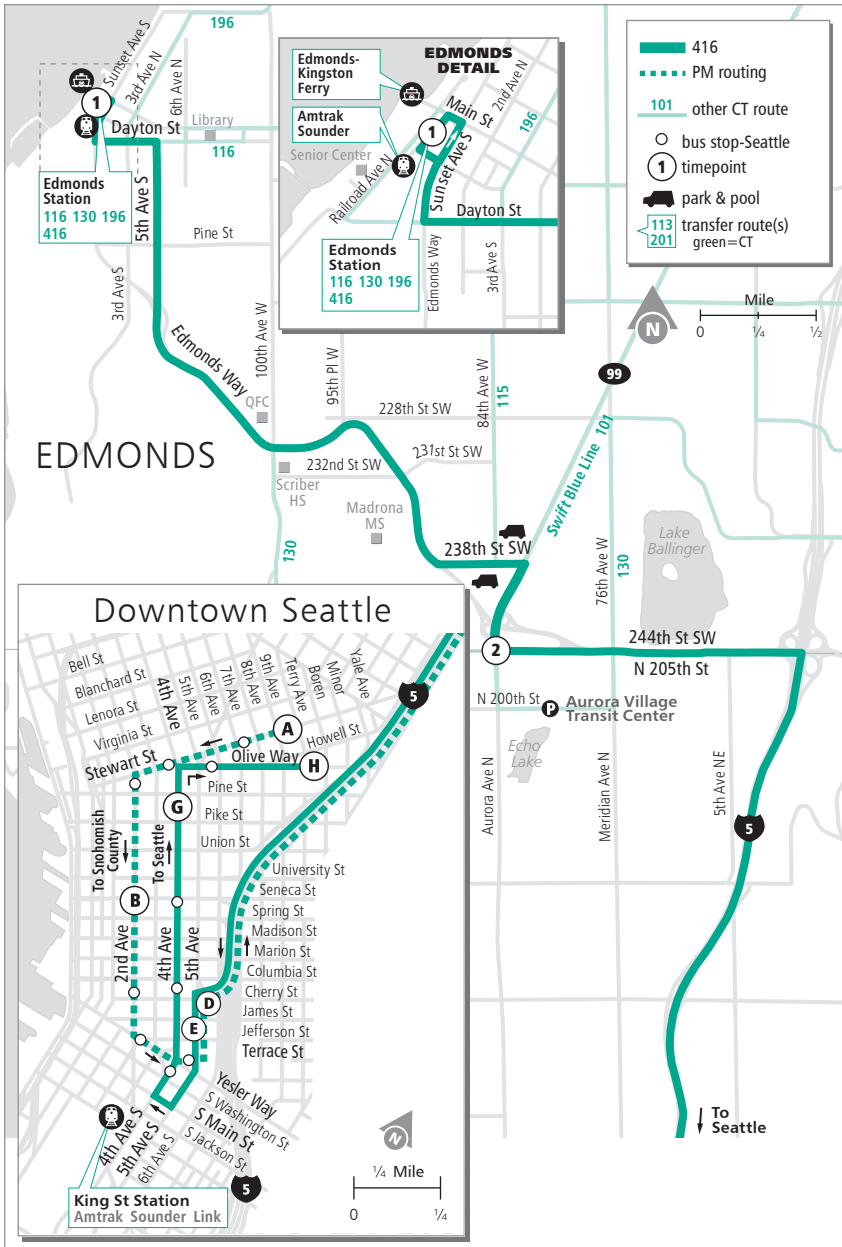

Route 416

Edmonds – Downtown Seattle

❄️ When snow/ice impact bus service, see page 224 for snow route maps.

Route 416

Weekdays

To Downtown Seattle

Edmonds Station Bay 2	N 205th St & Aurora Ave N	5th Ave & Jefferson St	4th Ave & Pine St	Olive Way & Terry Ave
1	2	E	G	H
5:45	6:00	6:22 E	6:31 E	6:38 E
6:15	6:30	6:56 E	7:06 E	7:13 E
6:34	6:52	7:18 E	7:28 E	7:36 E
6:55	7:13	7:45 E	7:55 E	8:03 E
7:42	8:02	8:34 E	8:44 E	8:52 E

Weekdays

To Edmonds

Stewart St & 9th Ave	2nd Ave & Seneca St	5th Ave & James St	N 205th St & Aurora Ave N	Edmonds Station
A	B	D	2	1
3:40	3:47	3:56	4:28 E	4:49 E
4:10	4:17	4:27	5:01 E	5:23 E
4:40	4:49	4:59	5:32 E	5:54 E
5:13	5:22	5:30	6:03 E	6:26 E
5:40	5:49	5:57	6:26 E	6:49 E

This route may not operate on holidays. See inside front cover.

E - Estimated time: Bus may leave earlier than shown

Bold - PM trip