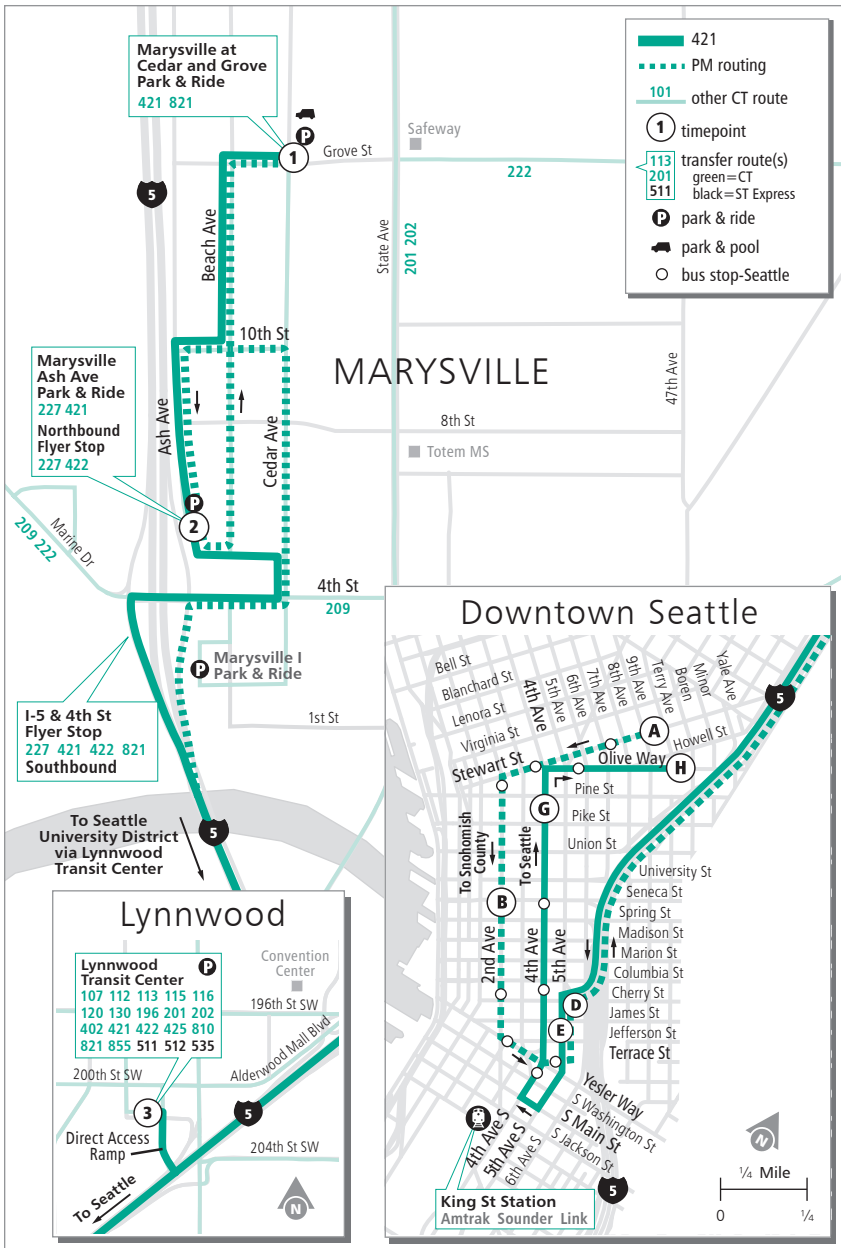

Route 421

Marysville – Downtown Seattle

❄ When snow/ice impact bus service, see page 224 for snow route maps.

Route 421

Weekdays

To Downtown Seattle

Marysville at Cedar and Grove Park & Ride Bay 2	Marysville Ash Ave Park & Ride	Lynnwood Transit Center Bay D4	5th Ave & Jefferson St	4th Ave & Pine St	Olive Way & Terry Ave
1	2	3	E	G	H
4:34	4:37	5:02 E	5:21 E	5:30 E	5:34 E
4:59	5:02	5:29 E	5:52 E	6:01 E	6:05 E
5:24	5:27	5:55 E	6:19 E	6:28 E	6:32 E
5:45	5:48	6:17 E	6:44 E	6:53 E	6:57 E
6:05	6:08	6:41 E	7:13 E	7:23 E	7:27 E
6:25	6:28	7:02 E	7:34 E	7:45 E	7:51 E
6:52	6:55	7:29 E	8:04 E	8:15 E	8:21 E
7:35	7:38	8:12 E	8:45 E	8:55 E	9:01 E

Weekdays

To Marysville

Stewart St & 9th Ave	2nd Ave & Seneca St	5th Ave & James St	Lynnwood Transit Center Bay A2	Marysville Ash Ave Park & Ride	Marysville at Cedar and Grove Park & Ride
A	B	D	3	2	1
2:36	2:43	2:53	3:18 E	3:56 E	3:59 E
3:06	3:14	3:24	3:49 E	4:30 E	4:33 E
3:36	3:44	3:55	4:25 E	5:09 E	5:12 E
4:05	4:13	4:24	4:57 E	5:44 E	5:47 E
4:35	4:45	4:56	5:32 E	6:13 E	6:17 E
5:06	5:17	5:27	6:01 E	6:35 E	6:39 E
5:34	5:43	5:53	6:21 E	6:55 E	6:59 E

This route may not operate on holidays. See inside front cover.

E - Estimated time: Bus may leave earlier than shown

Bold - PM trip