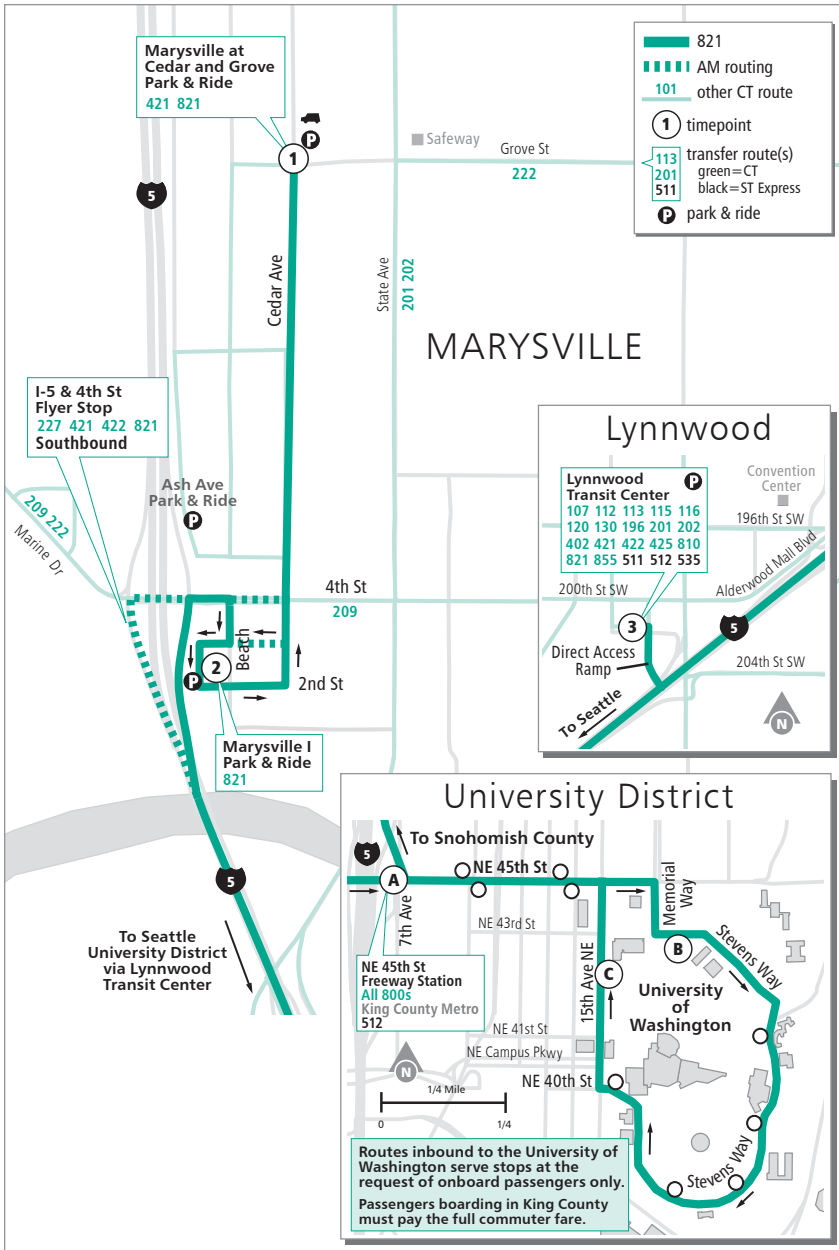

Route 821

Marysville – University District

❄ When snow/ice impact bus service, see page 224 for snow route maps.

Route 821

Weekdays

To University District

Marysville at Cedar and Grove Park & Ride Bay 1	Marysville I Park & Ride	Lynnwood Transit Center Bay A2	NE 45th Freeway Station	E Stevens Way NE & Memorial Way	15th Ave NE & NE 42nd St
1	2	3	A	B	C
5:23	5:26	5:54 E	6:11 E	6:16 E	6:25 E
6:21	6:24	6:57 E	7:25 E	7:33 E	7:42 E
6:36	6:39	7:12 E	7:45 E	7:54 E	8:03 E
6:59	7:02	7:36 E	8:11 E	8:20 E	8:29 E

Weekdays

To Marysville

E Stevens Way NE & Memorial Way	15th Ave NE & NE 42nd St	NE 45th Freeway Station	Lynnwood Transit Center Bay A2	Marysville I Park & Ride	Marysville at Cedar and Grove Park & Ride
B	C	A	3	2	1
3:40	3:49	3:58 E	4:27 E	5:02 E	5:05 E
4:40	4:49	4:58 E	5:27 E	5:57 E	6:01 E
5:10	5:19	5:28 E	5:56 E	6:26 E	6:30 E

This route may not operate on holidays. See inside front cover.

E - Estimated time: Bus may leave earlier than shown

Bold - PM trip