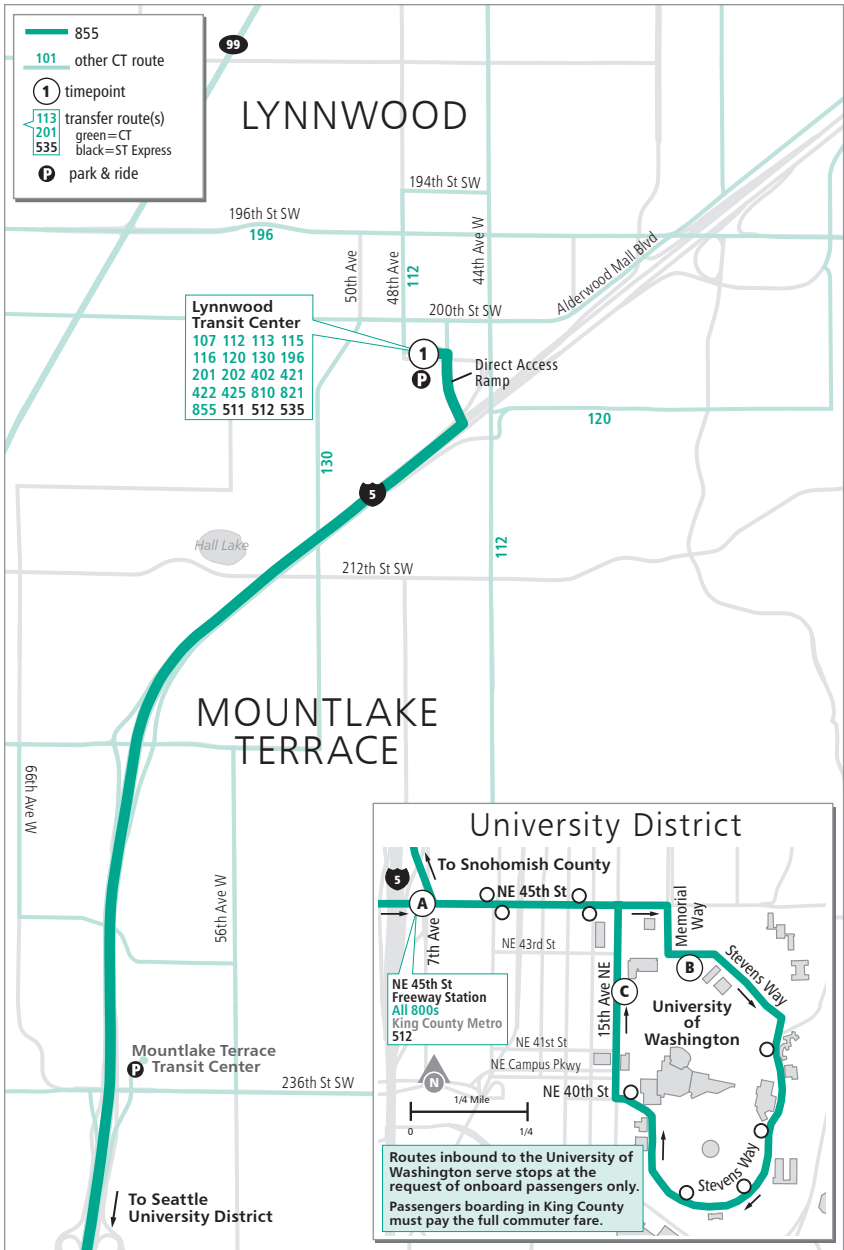

Route 855

Lynnwood – University District

❄ When snow/ice impact bus service, see page 224 for snow route maps.

Route 855

Weekdays

To University District

Lynnwood Transit
Center Bay A2

NE 45th
Freeway Station

E Stevens Way NE &
Memorial Way

15th Ave NE & NE
42nd St

1

A

B

C

5:25
5:51
6:18
6:42
7:10
7:42
8:11
8:47

5:42 E
6:10 E
6:39 E
7:06 E
7:39 E
8:14 E
8:41 E
9:08 E

5:47 E
6:15 E
6:44 E
7:11 E
7:48 E
8:23 E
8:50 E
9:17 E

5:56 E
6:24 E
6:53 E
7:20 E
7:57 E
8:32 E
8:59 E
9:26 E

Weekdays

To Lynnwood

E Stevens Way NE &
Memorial Way

15th Ave NE & NE
42nd St

NE 45th
Freeway Station

3:00 E
3:47 E
4:15 E
4:42 E
5:12 E
6:14 E

This route may not operate on holidays. See inside front cover.

E - Estimated time: Bus may leave earlier than shown

Bold - PM trip