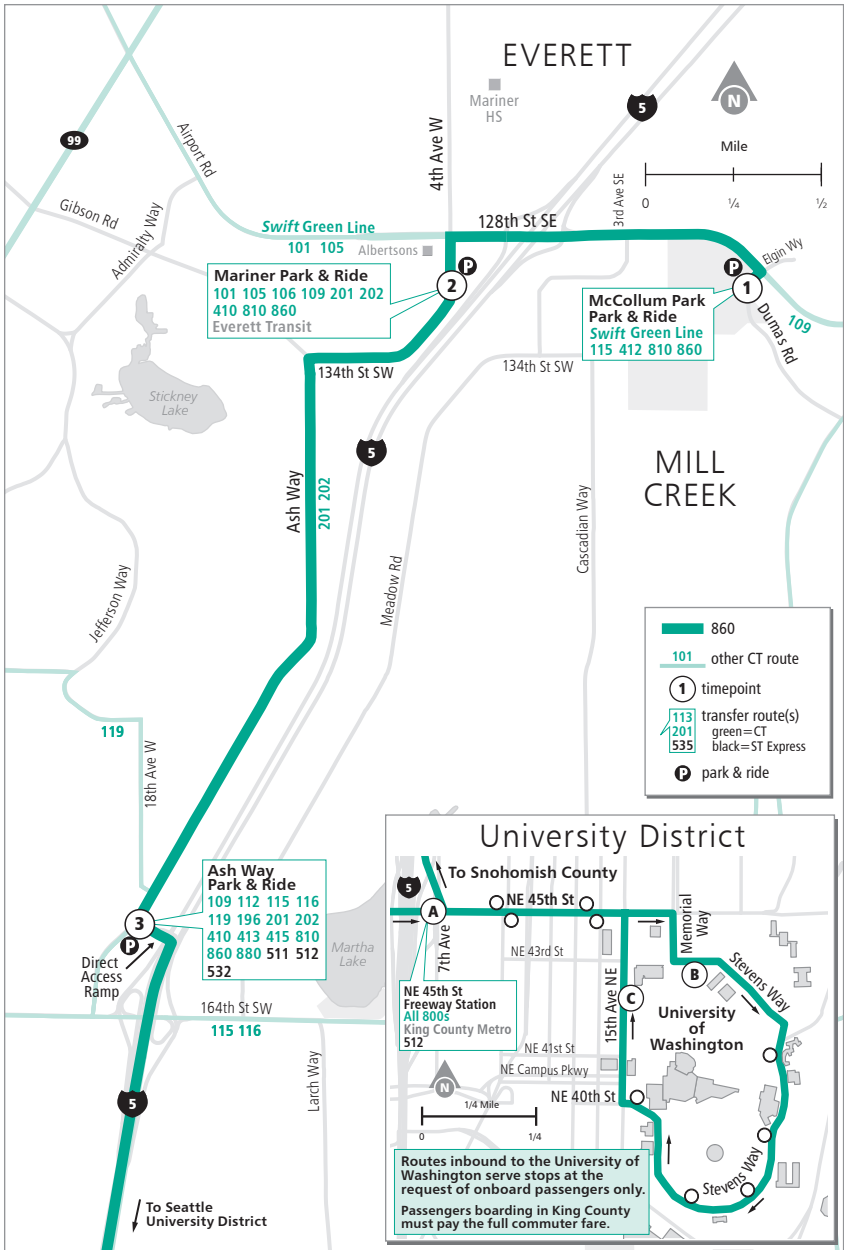

Route 860

McCullum Park Park & Ride – University District

❄ When snow/ice impact bus service, see page 224 for snow route maps.

Route 860

Weekdays

To University District

McCullum Park Park & Ride Bay 2	Mariner Park & Ride Bay 4	NE 45th Freeway Station	E Stevens Way NE & Memorial Way	15th Ave NE & NE 42nd St
1	2	A	B	C
5:44	5:51	6:26 E	6:31 E	6:40 E
6:04	6:11	6:47 E	6:52 E	7:01 E
6:26	6:33	7:13 E	7:19 E	7:28 E
6:48	6:55	7:38 E	7:47 E	7:56 E
7:10	7:17	8:05 E	8:14 E	8:23 E
7:30	7:37	8:24 E	8:33 E	8:42 E
7:49	7:56	8:40 E	8:49 E	8:58 E
8:26	8:33	9:09 E	9:17 E	9:26 E

Weekdays

To McCollum Park Park & Ride

E Stevens Way NE & Memorial Way	15th Ave NE & NE 42nd St	NE 45th Freeway Station	Ash Way Park & Ride Bay 4	Mariner Park & Ride Bay 2	McCullum Park Park & Ride
B	C	A	3	2	1
2:30	2:39	2:46 E	3:08 E	3:15 E	3:21 E
3:03	3:12	3:20 E	3:46 E	3:53 E	4:03 E
3:35	3:44	3:52 E	4:25 E	4:32 E	4:42 E
4:05	4:14	4:23 E	4:55 E	5:02 E	5:12 E
4:26	4:35	4:44 E	5:16 E	5:23 E	5:33 E
4:43	4:52	5:01 E	5:33 E	5:40 E	5:50 E
5:06	5:15	5:24 E	5:56 E	6:03 E	6:09 E
5:38	5:47	5:55 E	6:23 E	6:30 E	6:36 E

This route may not operate on holidays. See inside front cover.

E - Estimated time: Bus may leave earlier than shown

Bold - PM trip